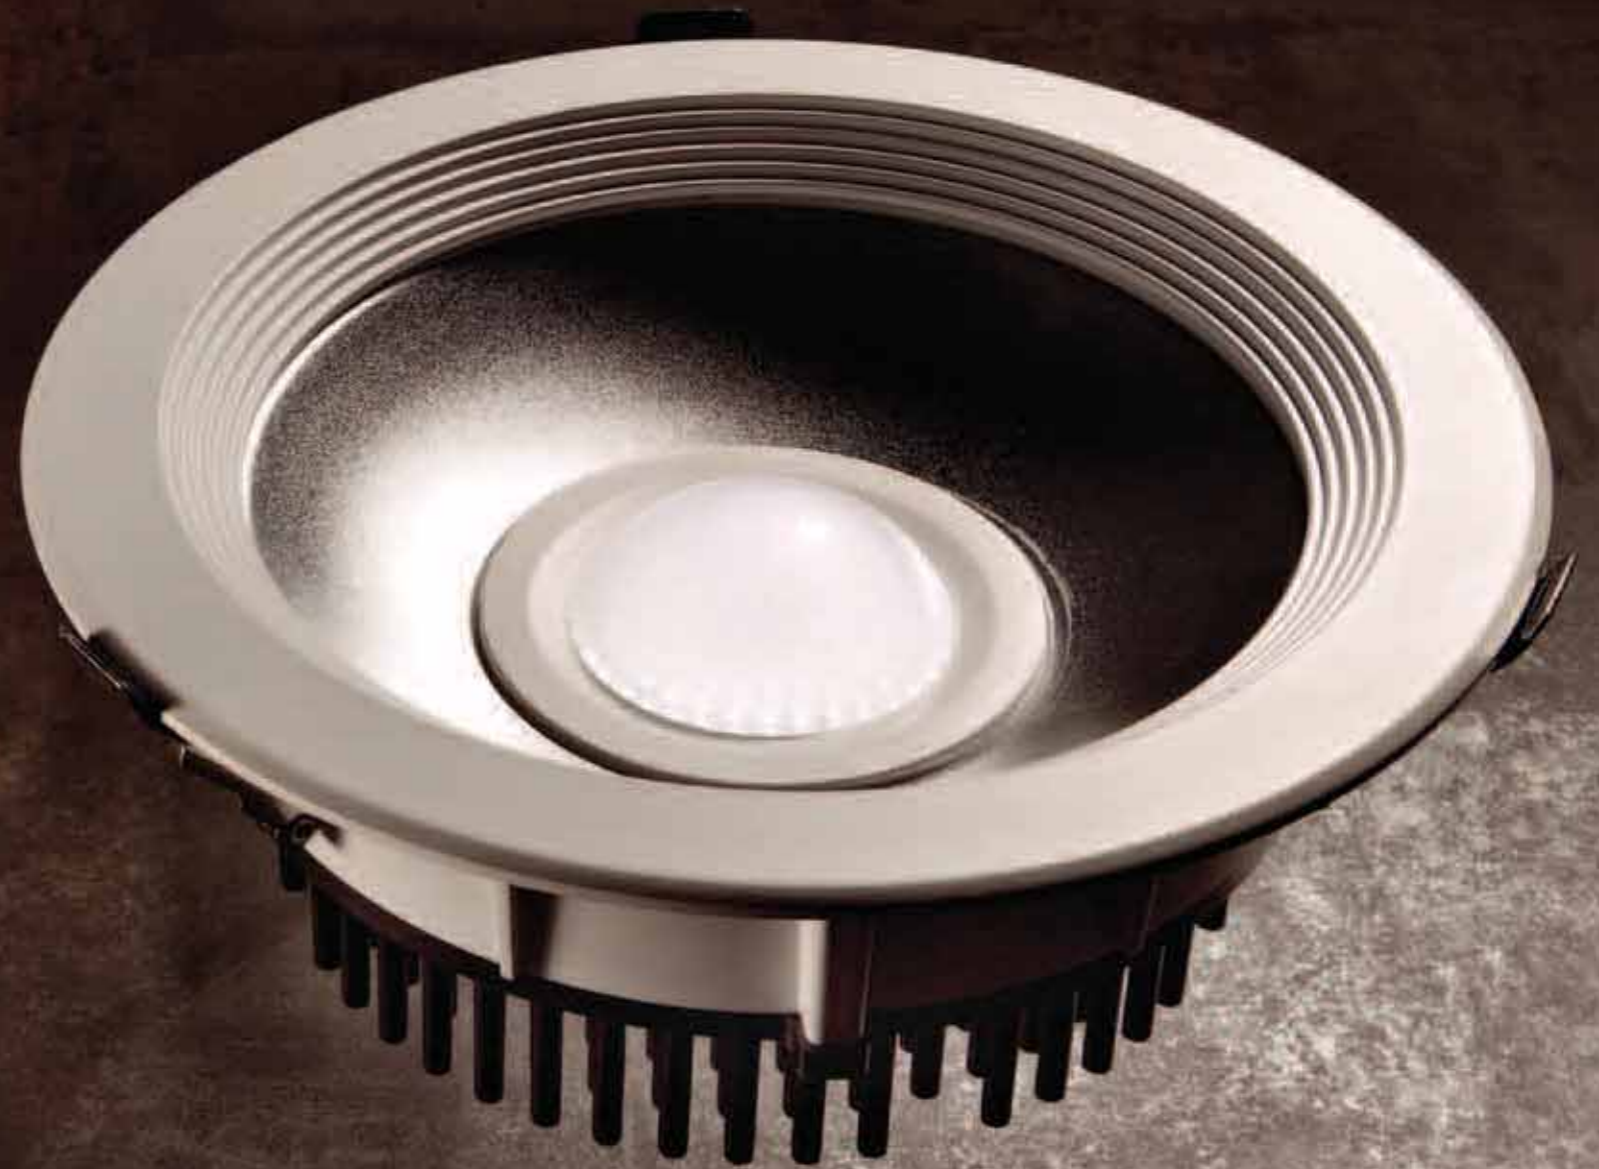

## What is COB?

COB (Chip On Board) type LED is a number of LED chips fixed on one module. Unlike SMD (Surface Mount Device) type, it can reduce manufacturing process and administrative costs as there is no hassle of attaching the LED chip as the process of fixing only one LED chip on the metal substrate in the groove. It has an advantage in manufacturing low thermal resistance high power reducing the weight and volume while binding multiple LED chips in a single module.

### Egg Round Type Direct Mounting Downlight

It looks easy to make a round type direct mounting downlights that is commonly seen and exposed to moisture. However, it is a very difficult task to make a lighting fixtures that prove its worth for a long time. Egg round type direct mounting downlight has been already recognized in many job sites. This light was born through more than three years planning and thorough test. Thorough inspections over a long period of time is the testament that the lights does not allow even a small mistake at any place.

### Egg Square Type Recessed Downlight Egg Square Type Direct Mounting Downlight

The lighting with the name Egg constantly seek the best of "special light quality" and "durability" and "design". Rather than pursuing the splendor of appearance it simply pay attention to the inherent strength of the light that is projected in space. It is reflected with the philosophy of doing the best to achieve a harmony with the place to be installed from the first step of the design of a lighting. In particular, it is the result of persistence in in close care of even each small part.