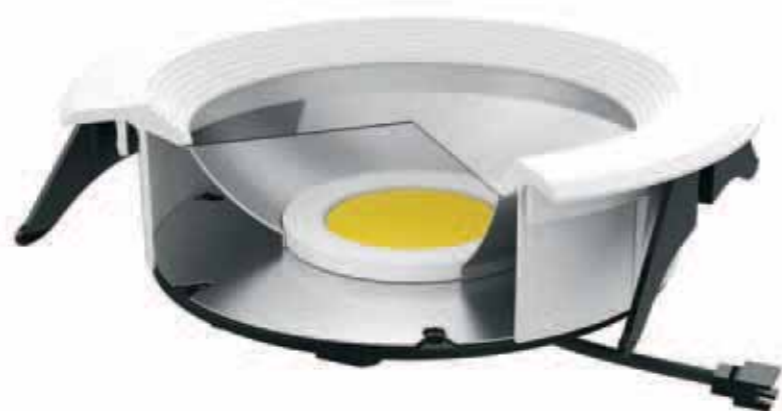

Soft, Natural Shadow

General LED lights are made of one LED chip in one LED package each so each light point makes its shadows to the result of making unnatural several overlapping shadows. Alternatively CG lighting Egg and Pineapple series shows soft lighting quality with one core type that gathered several core modules in one core and shadow formation is tidy without coming off unnaturally.

90mm

50mm, It Become Smaller

New CG lighting downlight is designed for all construction sites. Lighting equipment height is lowered significantly from 90mm to 50mm so it can be easily applied in a low floor space. In the future, you do not need to find any difficulty for installation or stop working. You can install in any place, just as you intended.