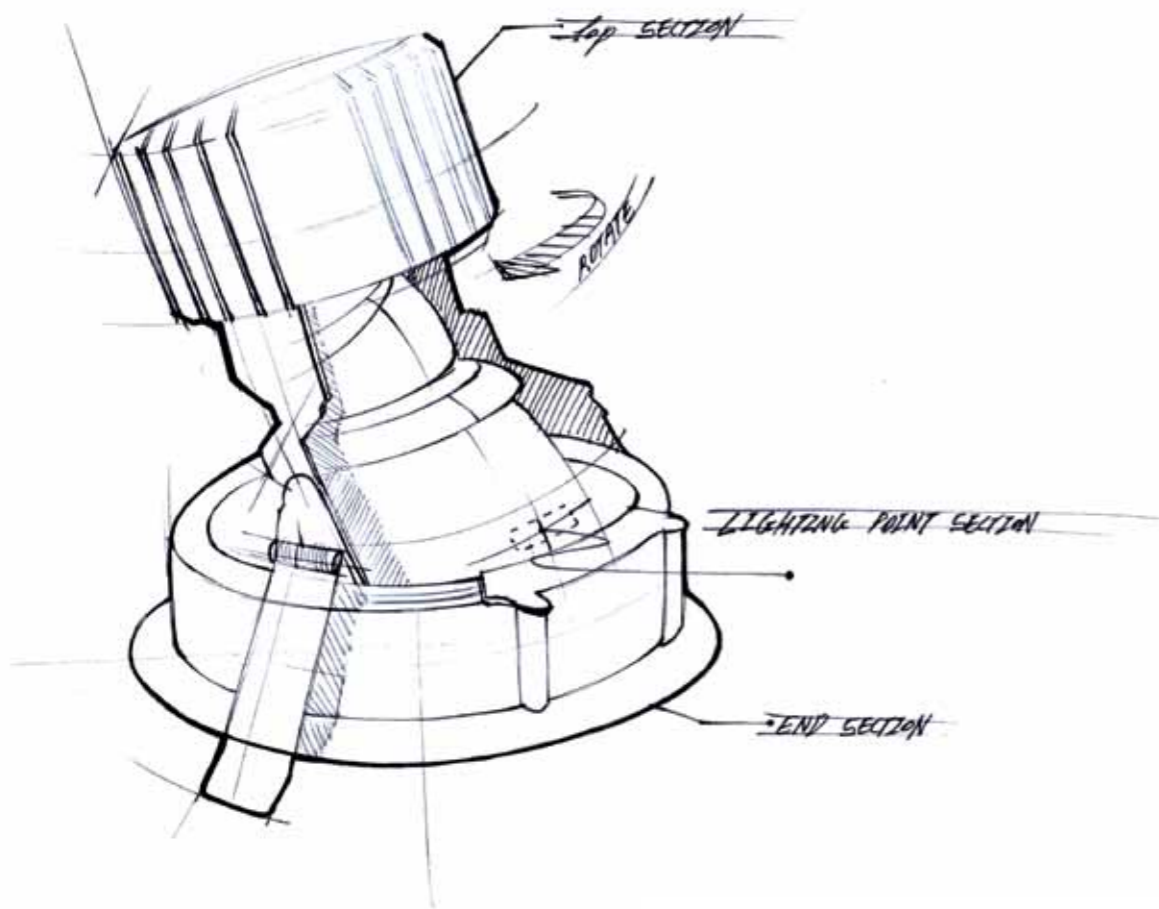

Norway N1 / N2 Round Type Recessed Downlight

NEW
42W

Norway N series shows clearly a totally new concept and design that beats any other lighting fixture that exist so far. When COB chip hidden in the Norway N series that looks like egg yolks lights up, you can find why it is called "the most beautiful lights in the world". We are confident that Norway is the best in every aspect such as light quality, radiation, color rendering, etc.

Norway N1	Norway N1	Norway N1
Power Consumption - 22W	Power Consumption - 32W	Power Consumption - 42W
Dimensions - Ø130xH125mm	Dimensions - Ø155xH134mm	Dimensions - Ø155xH155mm
Hole Size - Ø120mm	Hole Size - Ø145mm	Hole Size - Ø145mm
CCT - 3000K / 4000K / 5000K	CCT - 3000K / 4000K / 5000K	CCT - 3000K / 4000K / 5000K
Dimmer - TRIAC / 2.4GHz	Dimmer - TRIAC / 2.4GHz	Dimmer - TRIAC / 2.4GHz
Replacement - Halogen 180W	Replacement - Halogen 250W	Replacement - Halogen 350W
Input - AC220-240V 50-60Hz	Input - AC220-240V 50-60Hz	Input - AC220-240V 50-60Hz

Norway 3D Images

Norway has been made out of computer simulation of every situation you can imagine. The lighting fixture that is made for a special place presents attractive experience and a high quality light, which can satisfy the user. In particular, the heatsink and the light emitting part structure was created by thorough calculations maximizes the steady lighting effects for a long time. Norway installed on the ceiling means comfortable, cozy place.