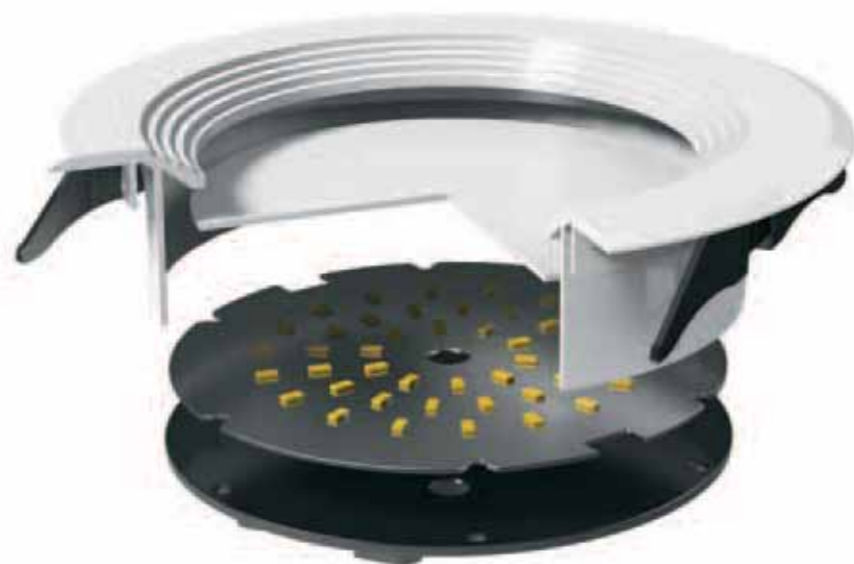

100 or 400

If you think the lighting scalability the bottom line is ColoRex is due to consider the lighting fixtures to be added in the future was important to reflect on the basic design. Zigbee methods are via 2.4GHz wireless communication module embraces dedicated SMPS flexible light intensity and color temperature control capability over obstacles. 100 on channel one, designed to be both at the same time to connect 400 to control the lighting.