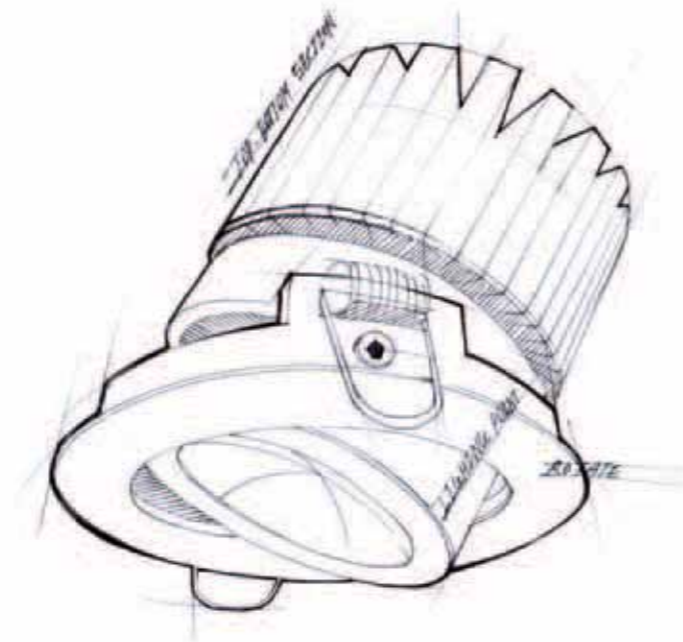

Finland 3D Images

Finland is carefully designed by a computer to make a highest performance even turned on just for a few minutes. This amazingly precise lighting will be sufficient to serve as a light that blow with vigor and energy in our daily lives. If you experience any moment the light emitted from Finland, it will be a chance to realize the beauty of a light. It has been made completely with the support of high technology such as radio-controlled dimming added to the basic quality of energy efficiency and elegance. Heat dissipation structure designed by a computer towering like a European castle will keep the lighting fixture safe from the heat generated by the light emitting unit.