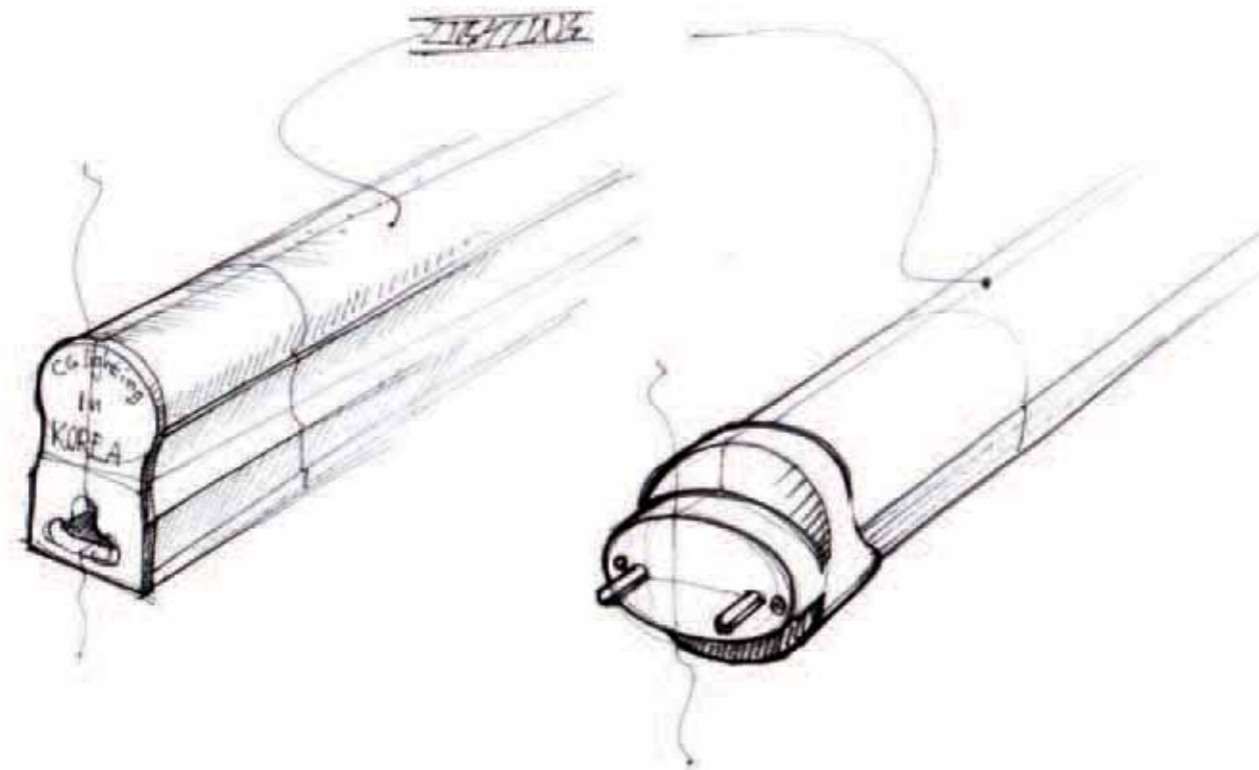

## T5 Completed Smooth Line without Interruption

Concealed T5 tube light that performs a role as an indirect light has a task of lighting without interruption at the connection. CG lighting T5 extends light smoothly by reducing the connection noticeably in a design with ultra thin connection structure. You can finish your work easily without using a dedicated connector wiring when connecting a lighting fixture with another one. You can move the light in the desired direction through the bracket supplied in a set as the light angle is easily adjustable. High precision solid heatsink made of aluminum fully relieve worries about the radiation.