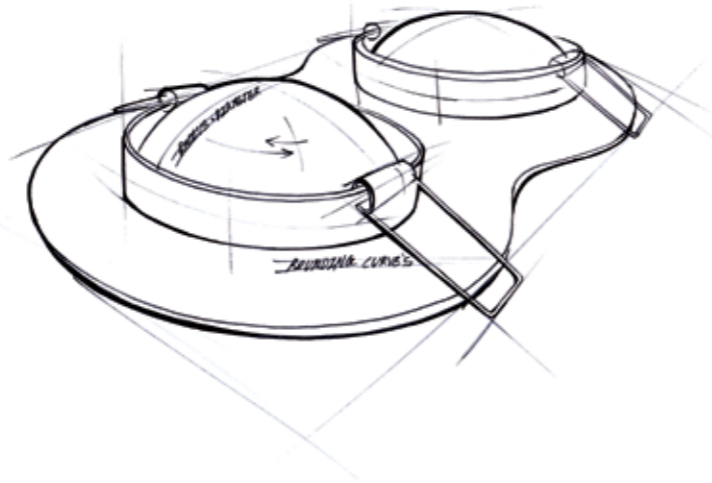

Leon
Power Consumption - 7W
Dimensions - Ø120xH36mm
Hole Size - Ø95
CCT - 3000K / 6000K
Dimmer - TRIAC / 2.4GHz
Replacement - Halogen 60W
Input - AC100-240V 50-60Hz