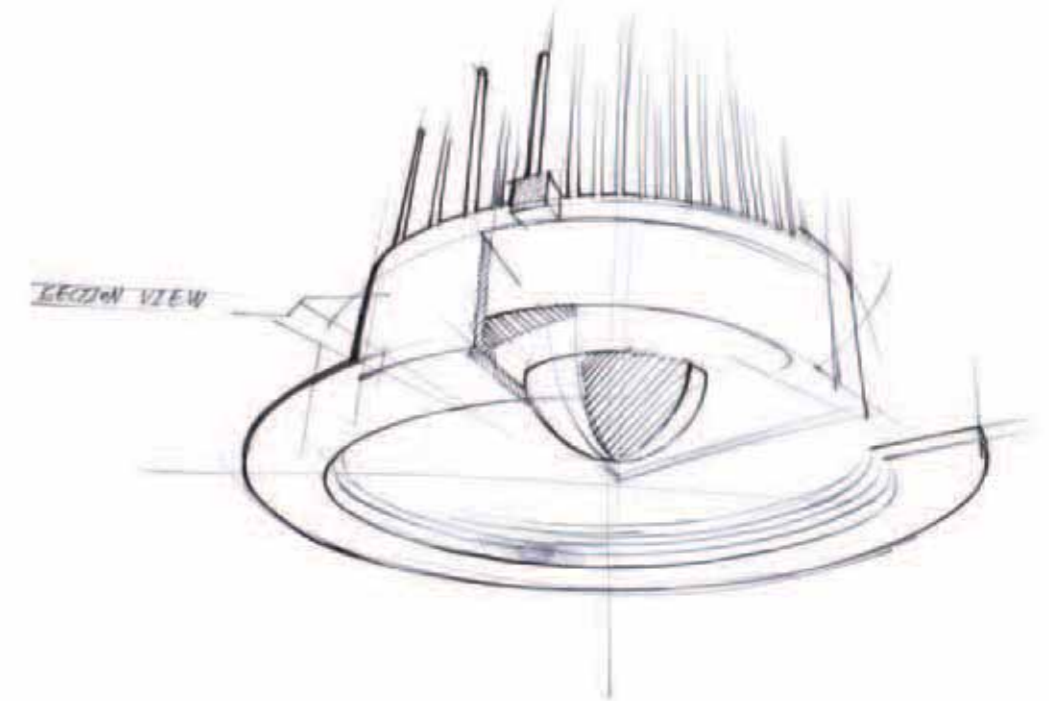

Another Bright Shining Sun

CG lighting downlight SMDMax family that embrace high reliability SMD 2323 series LED chips made by Samsung. It can fill the light in the space that requires large amount of light with high ceiling. It is as if another sun is shining at any place it is installed. In addition, it operates smoothly in any region in the world as it covers voltage of AC 100V~240V with a dedicated SMPS. All this set up can be done quickly even in the space difficult to install downlight if only 100mm height is secured.

100 or 400

If you think the lighting scalability the bottom line is SMDMax is due to consider the lighting fixtures to be added in the future was important to reflect on the basic design. Zigbee methods are via 2.4GHz wireless communication module embraces dedicated SMPS flexible light intensity and color temperature control capability over obstacles. 100 on channel one, designed to be both at the same time to connect 400 to control the lighting.

More than Heat Emission

What makes the best element for SMD downlight? Among others, the most important requirements is heat treatment techniques. CG lighting heat sink of special design maintains the optimum temperature inside the lamp to operate the LED package and the peripheral circuits smoothly. Be with CG lighting. You will be free from the worries about life shortening and efficiency resulting from overheating.