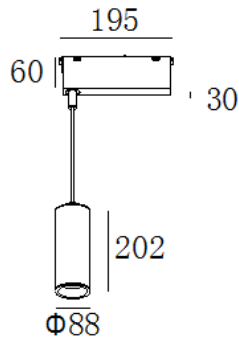

■ Sand Black ■ Sand White

Description

Dimension – Ø88×H(adjustable)mm / 원통길이(H202mm)

Power Consumption - 12W

Luminous Flux – 1,050lm

Luminous Efficacy - 86lm/W

Input Voltage - DC 24V

Output Voltage - DC 24-42V / 300mA

Material - Body: Aluminum

Beam Angle - 15° / 24° / 35°

Color Temperature - ■ 3000K ■ 4000K ■ 5000K

CRI - Ra >80

Life Time - 50,000hrs

Control - Switchable

LED

Manufacturer - CREE

Package Series – CXA 1304

Light Distribution