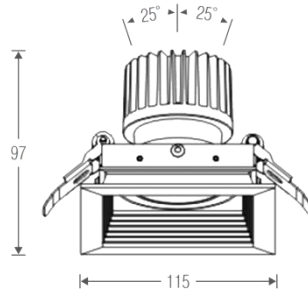

■ White ■ Gray ■ Black