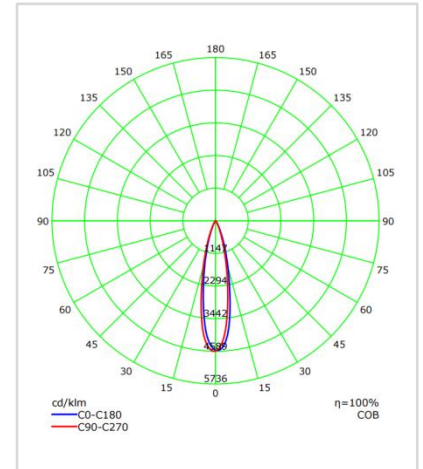

Light Distribution

Description

Dimension – Ø80×H215mm / 원통길이(H155mm)
 Power Consumption - 32W
 Luminous Flux – 2,066lm
 Luminous Efficacy - 65lm/W
 Material - Body: Aluminum / Cover: Tempered Glass
 Beam Angle - 15° / 24° / 38°
 Color Temperature - ■2700K
 CRI - Ra >90
 Life Time - 50,000hrs
 Control - Switchable