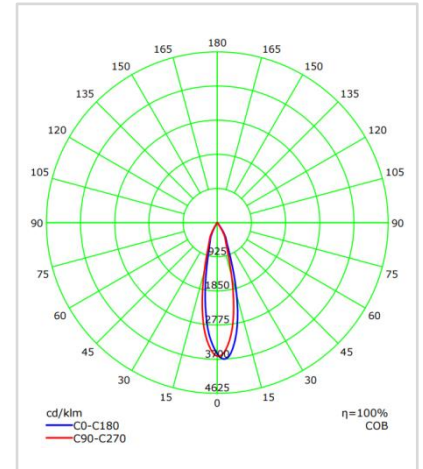

Description

Dimension - Ø80×H215mm / 원통길이(H155mm)
 Power Consumption - 32W
 Luminous Flux - 2,274lm
 Luminous Efficacy - 72lm/W
 Material - Body: Aluminum / Cover: Tempered Glass
 Beam Angle - 15° / 24° / 38°
 Color Temperature - ■ 3000K
 CRI - Ra >90
 Life Time - 50,000hrs
 Control - Switchable