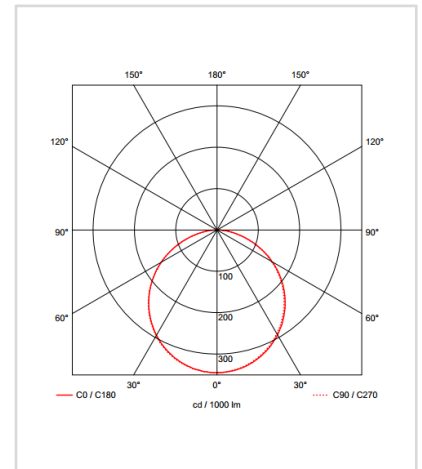

■ Light Distribution

■ SMPS

Manufacturer - Power In
SMPS Type - External
Dimension - W206×D35×H15mm
Power Consumption - 40W
Input Voltage - AC 220-240V / 50-60Hz
Output Voltage - DC 165V / 260mA
Control - Switchable
Features - Flicker Free