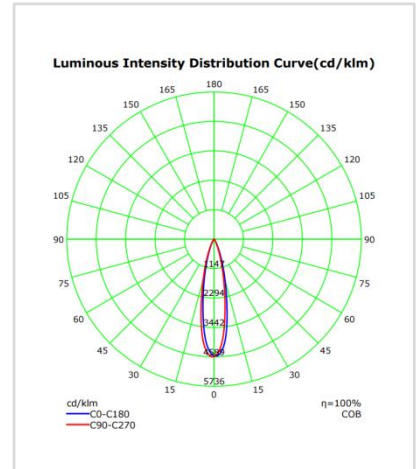

Light Distribution

Description

Dimension – Ø72×H201mm / 원통길이(H135mm)
 Power Consumption - 32W
 Luminous Flux – 2,414lm
 Luminous Efficacy - 75lm/W
 Material - Body: Aluminum / Cover: Tempered Glass
 Beam Angle - 15° / 24° / 38°
 Color Temperature - ■4000K
 CRI - Ra >90
 Life Time - 50,000hrs
 Control - Switchable

White Black

Description

Dimension - Ø72×H135mm
 Power Consumption - 32W
 Luminous Flux - 2066.8lm
 Luminous Efficacy - 66lm/W
 Material - Body: Aluminum / Cover: Tempered Glass
 Beam Angle - 15° / 24° / 38°
 Color Temperature - 2700K
 CRI - Ra >90
 Life Time - 50,000hrs
 Control - Switchable