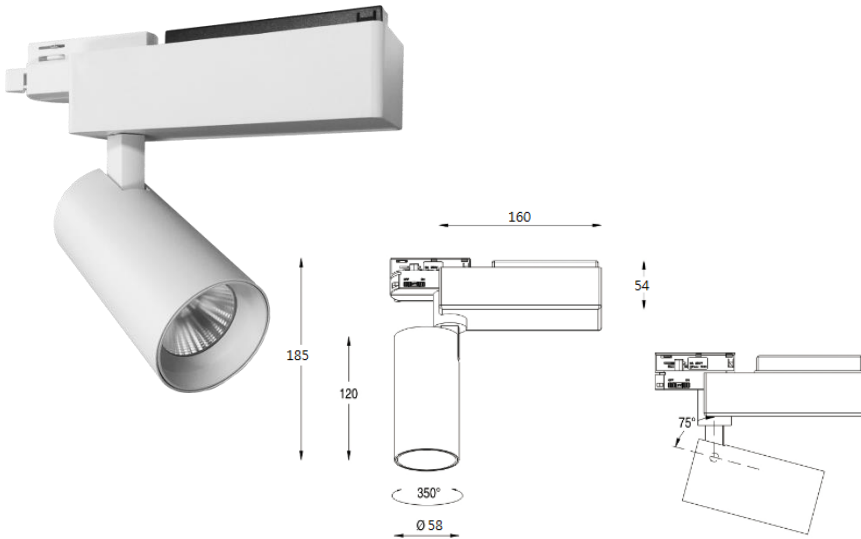

Light Distribution