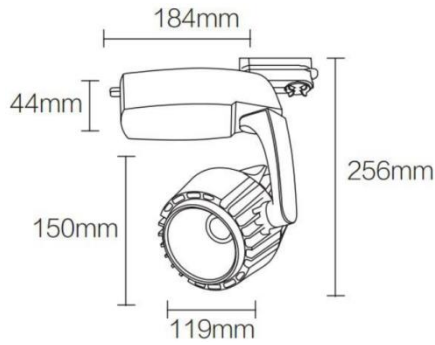

■ White ■ Black