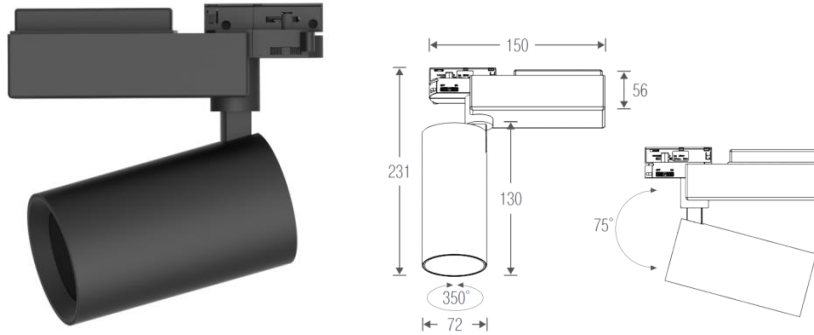

Light Distribution

■ White ■ Black

Description

Dimension - Ø72×H231mm/ 원통길이(H130mm)
Power Consumption - 30W
Luminous Flux - 1,740lm
Luminous Efficacy - 66lm/W
Material - Body: Aluminum / Cover: Tempered Glass
Beam Angle - 15° / 24° / 36°
Color Temperature - ■ 3000K ■ 4000K ■ 5000K
CRI - Ra >80
Life Time - 50,000hrs
Control - Switchable

SMPS

Manufacturer - 해외인증품
SMPS Type - External
Input Voltage - AC 220-240V / 50-60Hz
Operating Voltage - DC 23-42V / 700mA

LED

Manufacturer - Lumileds
Package Series - 1205