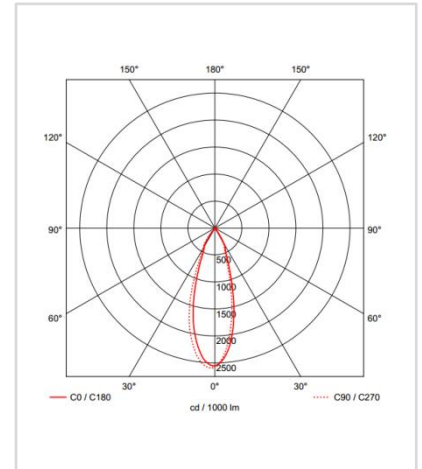

Light Distribution

■ White ■ Black

Description

Dimension - Ø72×D74×H266mm / 원통길이(H210mm)
Power Consumption - 20W
Luminous Flux - 1,760lm
Luminous Efficacy - 88lm/W
Material - Body: Aluminum / Cover: Tempered Glass
Beam Angle - 15° / 22° / 33°
Color Temperature - ■ 3000K ■ 6000K
CRI - Ra >80
Life Time - 50,000hrs
Control - Switchable

SMPS

Manufacturer - 해외인증품
SMPS Type - Internal
Input Voltage - AC 220-240V / 50-60Hz
Operating Voltage - DC 35V / 500mA

LED

Manufacturer - Lumileds
Package Series - 1204