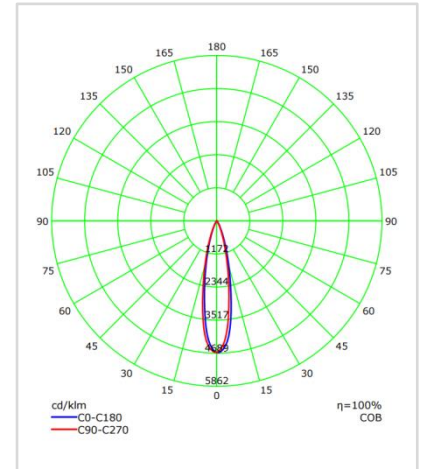

Light Distribution

SMPS

SMPS Type - Internal
Input Voltage - AC 220-240V / 50-60Hz
Output Voltage - 1050mA DC 25-42V