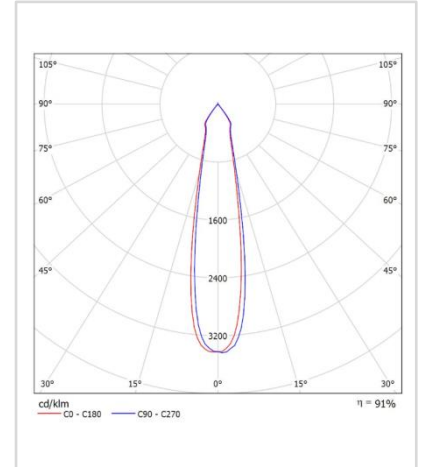

Light Distribution

Description

Dimension – $\Phi 91 \times H196\text{mm}$ / 원통길이(H136mm)
Power Consumption - 28W
Luminous Flux – 2,220lm
Luminous Efficacy - 79lm/W
Input Voltage - DC 24V
Output Voltage - DC 24-42V / 700mA
Material - Body: Aluminum
Beam Angle - 15° / 24° / 35°
Color Temperature - ■ 3000K ■ 4000K ■ 5000K
CRI - Ra >80
Life Time - 50,000hrs
Control - Switchable

LED

Manufacturer - CREE
Package Series – CXA 1304