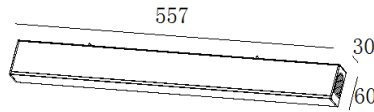

■ Sand Black ■ Sand White