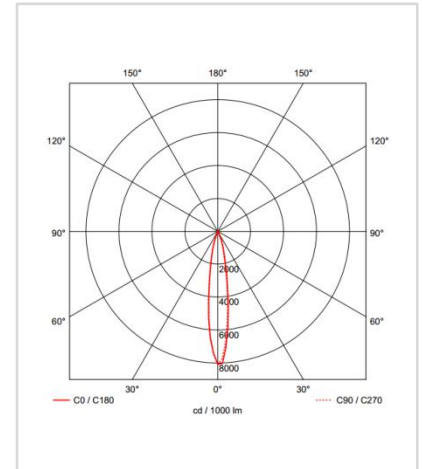

■ White ■ Gray ■ Black

Light Distribution

Description

Dimension - Ø230×H241mm
 Cut Out - Ø200mm
 Power Consumption - 100W
 Luminous Flux - 8,430lm
 Luminous Efficacy - 84.3lm/W
 Material - Body: Aluminum / Cover: Polycarbonate
 Beam Angle - 11° / 27° / 60°
 Color Temperature - ■ 3000K ■ 4000K ■ 5000K
 CRI - Ra >80
 Life Time - 35,000hrs
 Control - Switchable / TRIAC / Wireless Dimmable

■ White ■ Gray ■ Black

Light Distribution

Description

Dimension - W260×D130×H130mm
 Cut Out - 245×115mm
 Power Consumption - 20W×2
 Luminous Flux - 3,145lm
 Luminous Efficacy - 78.6lm/W
 Material - Body: Aluminum / Cover: Tempered Glass
 Beam Angle - 15° / 30° / 50°
 Color Temperature - ■ 3000K ■ 4000K ■ 5000K ■ 6000K
 CRI - Ra >80
 Life Time - 35,000hrs
 Control - Switchable / TRIAC / Wireless Dimmable

LED

Manufacturer - Philips

Light Distribution

● Glare / Non Glare
 ● Honeycomb

SMPS

Manufacturer - Osram
 SMPS Type - External
 Dimension - W115×D45×H25mm
 Power Consumption - 8W
 Input Voltage - AC 220-240V / 50-60Hz
 Output Voltage - DC 21-42V / 180mA
 Control - Switchable

■ White ■ Gray ■ Black

Light Distribution

● Glare / Non Glare
● Honeycomb

Description

Dimension - Ø85×H97mm
 Cut Out - Ø75mm
 Power Consumption - 15W
 Luminous Flux - 958.3lm
 Luminous Efficacy - 63.8lm/W
 Material - Body: Aluminum / Cover: Tempered Glass
 Reflector - Glare / Non Glare
 Beam Angle - 15° / 20° / 30°
 Color Temperature - ■ 3000K ■ 4000K ■ 5000K
 CRI - Ra >80
 Life Time - 35,000hrs
 Control - Switchable / TRIAC / Wireless Dimmable