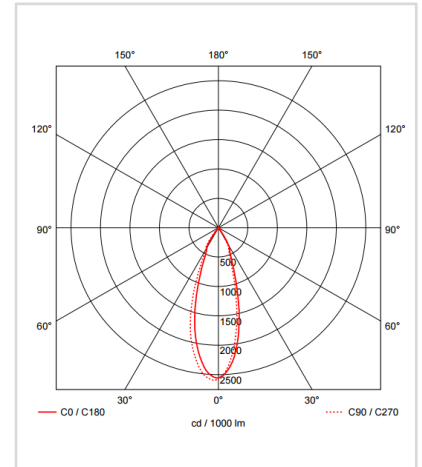

SMPS

Manufacturer - CG Lighting
 SMPS Type - External
 Dimension - W80×D36×H23mm
 Power Consumption - 10W
 Input Voltage - AC 100-240V / 50-60Hz
 Output Voltage - DC 34V / 300mA
 Control - Switchable

LED

■ White ■ Gray ■ Black

Light Distribution

Description

Dimension - W130×D130×H130mm
 Cut Out - 115×115mm
 Power Consumption - 20W
 Luminous Flux - 2,290lm
 Luminous Efficacy - 95lm/W
 Material - Body: Aluminum / Cover: Tempered Glass
 Beam Angle - 15° / 28° / 40°
 Color Temperature - ■ 3000K ■ 4000K ■ 5000K ■ 6000K
 CRI - Ra >80
 Life Time - 35,000hrs
 Control - Switchable / TRIAC / Wireless Dimmable

LED

Manufacturer - CREE
 Package Series -

SMPS

Manufacturer - Osram
 SMPS Type - External
 Dimension - W115×D45×H25mm
 Power Consumption - 20W
 Input Voltage - AC 220-240V / 50-60Hz
 Output Voltage - DC 21-42V / 500mA
 Control - Switchable

Light Distribution

White
 Gray
 Black

Description

Dimension - W160×D160×H138.5mm
 Cut Out - 150×150mm
 Power Consumption - 30W
 Luminous Flux - 2,400lm
 Luminous Efficacy - 85lm/W
 Material - Body: Aluminum / Cover: Tempered Glass
 Beam Angle - 15° / 28° / 40°
 Color Temperature - ■ 3000K ■ 4000K ■ 5000K ■ 6000K
 CRI - Ra >80
 Life Time - 35,000hrs
 Control - Switchable / TRIAC / Wireless Dimmable