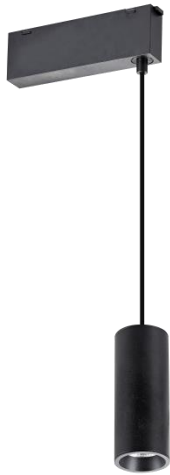

Light Distribution

■ Sand Black ■ Sand White

Description

Dimension - Ø60×H(adjustable)mm / 원통길이(H152mm)
Power Consumption - 7W
Luminous Flux - 564lm
Luminous Efficacy - 70lm/W
Input Voltage - DC 24V
Output Voltage - DC 4-22V / 650mA
Material - Body: Aluminum
Beam Angle - 15° / 24° / 35°
Color Temperature - ■ 3000K ■ 4000K ■ 5000K
CRI - Ra >80
Life Time - 50,000hrs
Control - Switchable

LED

Manufacturer - CREE
Package Series - CXA 1304