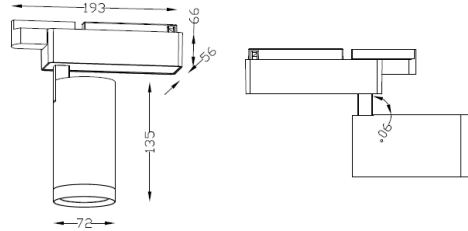

■ White ■ Black