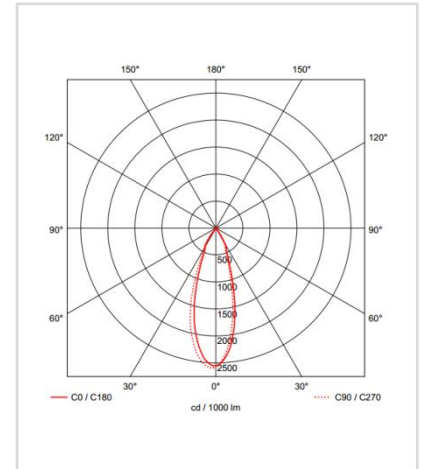

Description

Dimension – $\varnothing 45 \times H110$ mm
 Cut Out – $\varnothing 40$ mm
 Power Consumption - 10W
 Luminous Flux - 510lm
 Luminous Efficacy - 51lm/W
 Material - Body: Aluminum / Cover: Polycarbonate
 Beam Angle - $15^\circ / 24^\circ / 38^\circ$
 Color Temperature - ■ 3000K ■ 4000K ■ 6000K
 CRI - Ra >80
 Life Time - 50,000hrs
 Control - Switchable
 Certifications - KC / RoHS

Description

Dimension - $\varnothing 60 \times D70 \times H236$ mm / 원통길이(H180mm)
 Power Consumption - 8W
 Luminous Flux - 700lm
 Luminous Efficacy - 88lm/W
 Material - Body: Aluminum / Cover: Tempered Glass
 Beam Angle - 15° / 22° / 33°
 Color Temperature - ■ 3000K ■ 6000K
 CRI - Ra >80
 Life Time - 50,000hrs
 Control - Switchable

Description

Dimension - Ø60×D70×H236mm / 원통길이(H180mm)
 Power Consumption - 12W
 Luminous Flux - 1,050lm
 Luminous Efficacy - 88lm/W
 Material - Body: Aluminum / Cover: Tempered Glass
 Beam Angle - 15° / 22° / 33°
 Color Temperature - ■ 3000K ■ 6000K
 CRI - Ra >80
 Life Time - 50,000hrs
 Control - Switchable