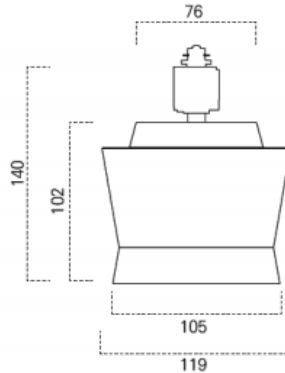

Light Distribution

Description

Dimension - Ø119×H256mm / 원통길이- H150mm
 Power Consumption - 30W
 Luminous Flux – 2025lm
 Luminous Efficacy – 67.5lm/W
 Material - Aluminum
 Beam Angle – 40.5°
 Color Temperature - ■ 3000K ■ 4000K
 CRI - Ra >81
 Life Time - 30,000hrs
 Control - Switchable

Light Distribution

■ White ■ Black

Description

Dimension – Ø119×H140mm / Cylinder (H102mm)
 Power Consumption - 22W
 Input Voltage - AC 220-240V / 50-60Hz (AC Direct)
 Luminous Flux – 1,913lm
 Luminous Efficacy - 93lm/W
 Material – Aluminum / Polycarbonate / Steel
 Beam Angle - 31°
 Color Temperature - ■ 3000K ■ 5000K
 CRI - Ra 80
 Adaptor – 2P / 4P
 Control - Switchable