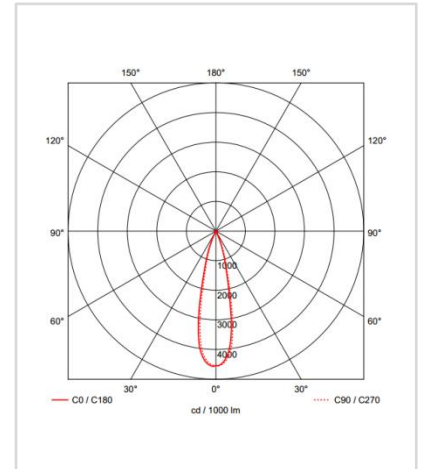

Light Distribution

■ White ■ Black

Description

Dimension - Ø72×H231mm/ 원통길이(H130mm)
Power Consumption - 30W
Luminous Flux - 1,740lm
Luminous Efficacy - 66lm/W
Material - Body: Aluminum / Cover: Tempered Glass
Beam Angle - 15° / 24° / 36°
Color Temperature - ■ 3000K ■ 4000K ■ 5000K
CRI - Ra >80
Life Time - 50,000hrs
Control - Switchable

SMPS

Manufacturer - 해외인증품
SMPS Type - External
Input Voltage - AC 220-240V / 50-60Hz
Operating Voltage - DC 23-42V / 700mA

LED

Manufacturer - Lumileds
Package Series - 1205