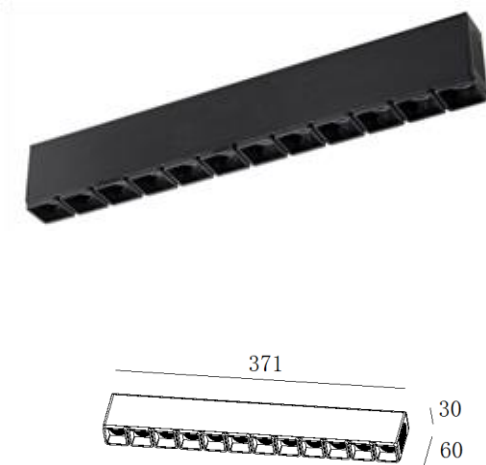

■ Sand Black ■ Sand White

Description

Dimension – W371×D30×H60mm
Power Consumption - 2W×12
Luminous Flux – 1,440lm
Luminous Efficacy - 60lm/W
Input Voltage - DC 24V
Output Voltage - DC 24-42V / 450mA
Material - Body: Aluminum
Beam Angle - 8° / 24°
Color Temperature - ■ 3000K ■ 4000K ■ 6000K
CRI - Ra >80
Life Time - 50,000hrs
Control - Switchable

LED

Manufacturer - CREE
Package Series – XP-E2

Light Distribution