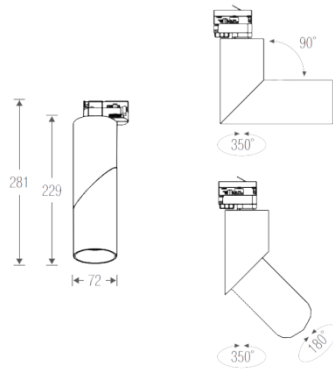

■ White ■ Black