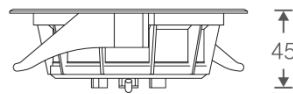

CG Lighting, C509 Indeokwon IT Valley Imi-ro 40(653 Poil-dong), Uiwang-si, Gyeonggi-do, Korea
Web: www.cgled.co.kr / Tel: +82-2-596-5747

Light Distribution

White

Description

Dimension - Ø125×H45mm
 Cut Out - Ø110mm
 Power Consumption - 7W
 Luminous Flux - 610lm
 Luminous Efficacy - 87lm/W
 Material - Body: Polycarbonate / Cover: Polycarbonate
 Beam Angle - 98°
 Color Temperature - 3000K 4000K 5000K 6000K
 CRI - Ra >85
 Life Time - 55,000hrs
 Control - Switchable / TRIAC / Wireless Dimmable