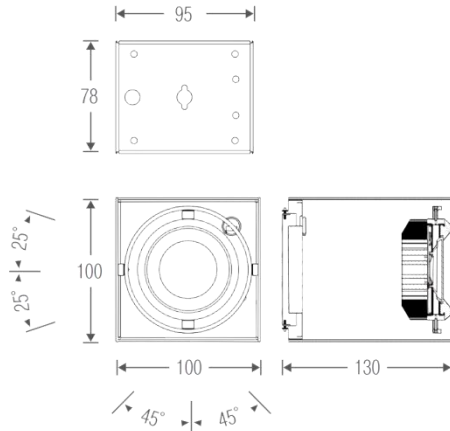

Light Distribution

■ White ■ Gray ■ Black

Description

Dimension - W100×D100×H300mm
Power Consumption - 15W
Luminous Flux - lm
Luminous Efficacy - lm/W
Material - Body: Aluminum / Cover: Tempered Glass
Beam Angle - 45°
Color Temperature - ■ 3000K ■ 4000K ■ 6000K
CRI - Ra >80
Life Time - 35,000hrs
Control - Switchable / TRIAC Dimmable

SMPS

Manufacturer - Osram
SMPS Type - External
Power Consumption - 15W
Input Voltage - AC 220-240V / 50-60Hz
Output Voltage - DC 21-42V / 350mA
Control - Switchable

LED

Manufacturer - Philips