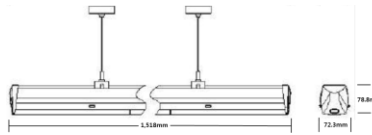

Light Distribution

■ White ■ Black

Description

Dimension - L1,518xW72.3xH78.8mm

Power Consumption - 35W

Luminous Flux - 5,600lm

Luminous Efficacy - 160lm/W

Material - Trim & Heat sink : Steel, Cover: PC