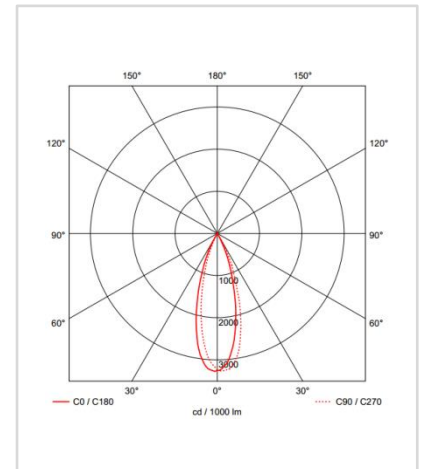

■ White ■ Gray ■ Black

Light Distribution

Description

Dimension - W130×D130×H130mm
 Cut Out - 115×115mm
 Power Consumption - 20W
 Luminous Flux - 2,290lm
 Luminous Efficacy - 95lm/W
 Material - Body: Aluminum / Cover: Tempered Glass
 Beam Angle - 15° / 28° / 40°
 Color Temperature - ■ 3000K ■ 4000K ■ 5000K ■ 6000K
 CRI - Ra >80
 Life Time - 35,000hrs
 Control - Switchable / TRIAC / Wireless Dimmable

■ White ■ Gray ■ Black

Light Distribution

Description

Dimension - W260×D130×H130mm
 Cut Out - 245×115mm
 Power Consumption - 20W×2
 Luminous Flux - 3,145lm
 Luminous Efficacy - 78.6lm/W
 Material - Body: Aluminum / Cover: Tempered Glass
 Beam Angle - 15° / 30° / 50°
 Color Temperature - ■ 3000K ■ 4000K ■ 5000K ■ 6000K
 CRI - Ra >80
 Life Time - 35,000hrs
 Control - Switchable / TRIAC / Wireless Dimmable

■ White ■ Gray ■ Black

Light Distribution

Description

Dimension - Ø140×H132mm
 Cut Out - Ø130mm
 Power Consumption - 30W
 Luminous Flux - 2,052lm
 Luminous Efficacy - 68.4lm/W
 Material - Body: Aluminum / Cover: Tempered Glass
 Reflector - Glare / Non Glare
 Beam Angle - 15° / 30° / 50°
 Color Temperature - ■ 3000K ■ 4000K ■ 5000K
 CRI - Ra >80
 Life Time - 35,000hrs
 Control - Switchable / TRIAC / Wireless Dimmable

■ White ■ Gray ■ Black

Light Distribution

Description

Dimension - Ø155×H155mm
 Cut Out - Ø145mm
 Power Consumption - 40W
 Luminous Flux - 2,736lm
 Luminous Efficacy - 68.4lm/W
 Material - Body: Aluminum / Cover: Tempered Glass
 Reflector - Glare / Non Glare
 Beam Angle - 15° / 30° / 50°
 Color Temperature - ■ 3000K ■ 4000K ■ 5000K
 CRI - Ra >80
 Life Time - 35,000hrs
 Control - Switchable / TRIAC / Wireless Dimmable