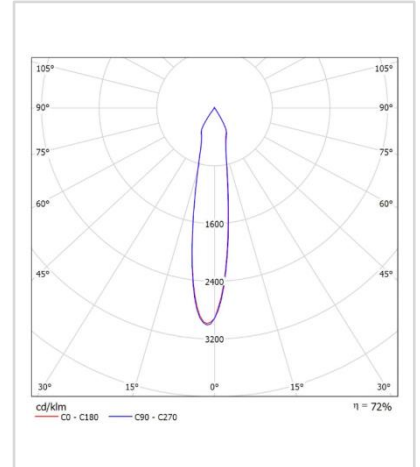

Light Distribution

Description

Dimension - $\text{Ø}61 \times \text{H}150\text{mm}$ / 원통길이(H90mm)
Power Consumption - 12W
Luminous Flux - 902lm
Luminous Efficacy - 75lm/W
Input Voltage - DC 24V
Output Voltage - DC 4-22V / 650mA
Material - Body: Aluminum
Beam Angle - 15° / 24° / 35°
Color Temperature - ■ 3000K ■ 4000K ■ 5000K
CRI - Ra >80
Life Time - 50,000hrs
Control - Switchable

LED

Manufacturer - CREE
Package Series - CXA 1304