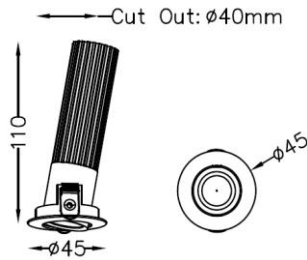

■ White

Light Distribution

Description

Dimension – $\varnothing 45 \times H110$ mm
Cut Out – $\varnothing 40$ mm
Power Consumption - 10W
Luminous Flux - 510lm
Luminous Efficacy - 51lm/W
Material - Body: Aluminum / Cover: Polycarbonate
Beam Angle - $15^\circ / 24^\circ / 38^\circ$
Color Temperature - ■ 3000K ■ 4000K ■ 6000K
CRI - Ra >80
Life Time - 50,000hrs
Control - Switchable
Certifications - KC / RoHS

SMPS

SMPS Type - External
Power Consumption - 10W
Input Voltage - AC 220-240V / 50-60Hz
Output Voltage - DC 12V / 700mA
Control - Switchable

LED

Manufacturer - CREE
Package Series – XHP35