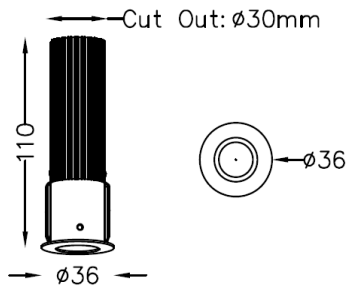

Control - Switchable

■ LED

Manufacturer - Epistar

Light Distribution

White

Description

Dimension – Ø36×H110mm
 Cut Out – Ø30mm
 Power Consumption - 10W
 Luminous Flux - 510lm
 Luminous Efficacy - 51lm/W
 Material - Body: Aluminum / Cover: Polycarbonate
 Beam Angle - 15° / 24° / 38°
 Color Temperature - 3000K 4000K 6000K
 CRI - Ra >80
 Life Time - 50,000hrs
 Control - Switchable
 Certifications - KC / RoHS