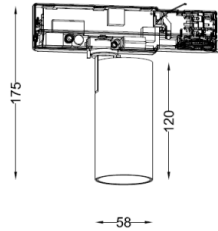

Light Distribution

■ White

Description

Dimension - $\varnothing 58 \times H175\text{mm}$ / 원통길이(H120mm)
Power Consumption - 20W
Luminous Flux - 1,796lm
Luminous Efficacy - 90lm/W
Input Voltage - AC 220V / 50-60Hz
Operating Voltage - DC 34.7V / 500mA
Material - Body: Aluminum / Cover: Tempered Glass
Beam Angle - 22° / 33° / 50°
Color Temperature - ■ 3000K
CRI - Ra >80
Life Time - 50,000hrs
Control - Switchable

LED

Manufacturer - Citizen
Package Series - CLU028-1204C4

SMPS

SMPS Type - Internal
Input Voltage - AC 220-240V / 50-60Hz
Output Voltage - DC 34.7V / 500mA