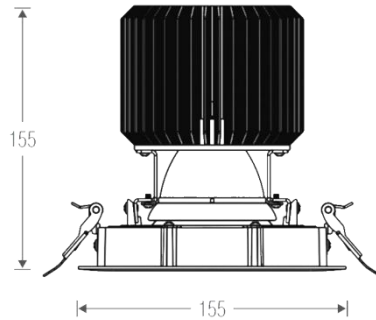

■ White ■ Gray ■ Black

Light Distribution

Description

Dimension - Ø140×H132mm
 Cut Out - Ø130mm
 Power Consumption - 30W
 Luminous Flux - 2,052lm
 Luminous Efficacy - 68.4lm/W
 Material - Body: Aluminum / Cover: Tempered Glass
 Reflector - Glare / Non Glare
 Beam Angle - 15° / 30° / 50°
 Color Temperature - ■ 3000K ■ 4000K ■ 5000K
 CRI - Ra >80
 Life Time - 35,000hrs
 Control - Switchable / TRIAC / Wireless Dimmable

■ White ■ Gray ■ Black

Light Distribution

Description

Dimension - Ø155×H155mm
 Cut Out - Ø145mm
 Power Consumption - 40W
 Luminous Flux - 2,736lm
 Luminous Efficacy - 68.4lm/W
 Material - Body: Aluminum / Cover: Tempered Glass
 Reflector - Glare / Non Glare
 Beam Angle - 15° / 30° / 50°
 Color Temperature - ■ 3000K ■ 4000K ■ 5000K
 CRI - Ra >80
 Life Time - 35,000hrs
 Control - Switchable / TRIAC / Wireless Dimmable