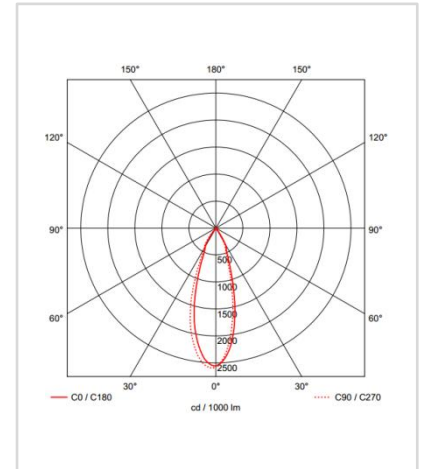

Description

Dimension – $\varnothing 45 \times H110$ mm
 Cut Out – $\varnothing 40$ mm
 Power Consumption - 10W
 Luminous Flux - 510lm
 Luminous Efficacy - 51lm/W
 Material - Body: Aluminum / Cover: Polycarbonate
 Beam Angle - $15^\circ / 24^\circ / 38^\circ$
 Color Temperature - ■ 3000K ■ 4000K ■ 6000K
 CRI - Ra >80
 Life Time - 50,000hrs
 Control - Switchable
 Certifications - KC / RoHS

CG Lighting, C509 Indeokwon IT Valley Imi-ro 40 (653 Poil-dong), Uiwang-si, Gyeonggi-do, Korea
Web: www.cgled.co.kr / Tel: +82-2-596-5747

Light Distribution

■ White ■ Black

Description

Dimension - Ø105×H254mm / 원통길이(H139mm)
 Power Consumption - 40W
 Luminous Flux - 3,160lm
 Luminous Efficacy - 80lm/W
 Material - Body: Aluminum / Cover: Tempered Glass
 Beam Angle - 15° / 24° / 40°
 Color Temperature - ■ 3000K ■ 6000K
 CRI - Ra >80
 Life Time - 50,000hrs
 Control - Switchable

Description

Dimension - $\varnothing 60 \times D70 \times H236$ mm / 원통길이(H180mm)
 Power Consumption - 8W
 Luminous Flux - 700lm
 Luminous Efficacy - 88lm/W
 Material - Body: Aluminum / Cover: Tempered Glass
 Beam Angle - 15° / 22° / 33°
 Color Temperature - ■ 3000K ■ 6000K
 CRI - Ra >80
 Life Time - 50,000hrs
 Control - Switchable