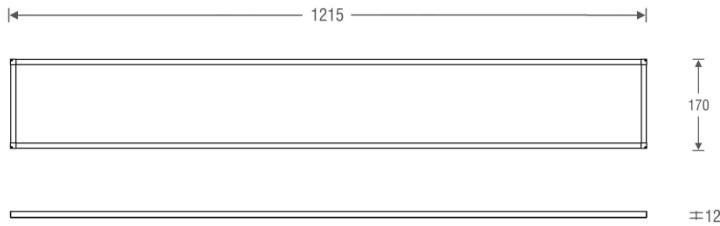

■ White

■ Light Distribution

■ Description

Dimension - W1,215×D170×H12mm
 Cut Out - SMPS Hole (W260×D82mm)
 Power Consumption - 45W
 Luminous Flux - 4,185lm
 Luminous Efficacy - 93lm/W
 Material - Body: AL / Cover: Polycarbonate
 Beam Angle - 120°
 Color Temperature - 3000~6500K Color Changeable
 CRI - Ra >80
 Life Time - 50,000hrs
 Control - Wireless Dimmable