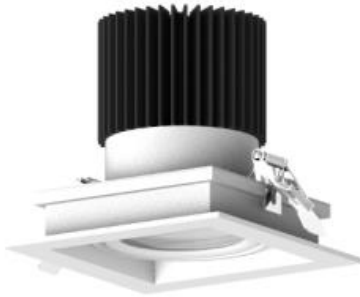

Light Distribution

■ White ■ Gray ■ Black

Description

Dimension - W160×D160×H154mm
Cut Out - 150×150mm
Power Consumption - 45W
Luminous Flux - 3,910lm
Luminous Efficacy - 85lm/W
Material - Body: Aluminum / Cover: Tempered Glass
Beam Angle - 15° / 28° / 40°
Color Temperature - ■ 3000K ■ 4000K ■ 5000K ■ 6000K
CRI - Ra >90
Life Time - 35,000hrs
Control - Switchable / TRIAC / Wireless Dimmable

SMPS

Manufacturer - Osram
SMPS Type - External
Dimension - W97×D43×H29.5mm
Power Consumption - 45W
Input Voltage - AC 220-240V / 50-60Hz
Output Voltage - DC 30-42V / 1050mA
Control - Switchable

LED

Manufacturer - Citizen
Package Series - CLU038-1210