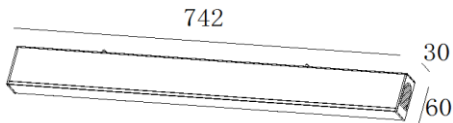

■ Sand Black ■ Sand White