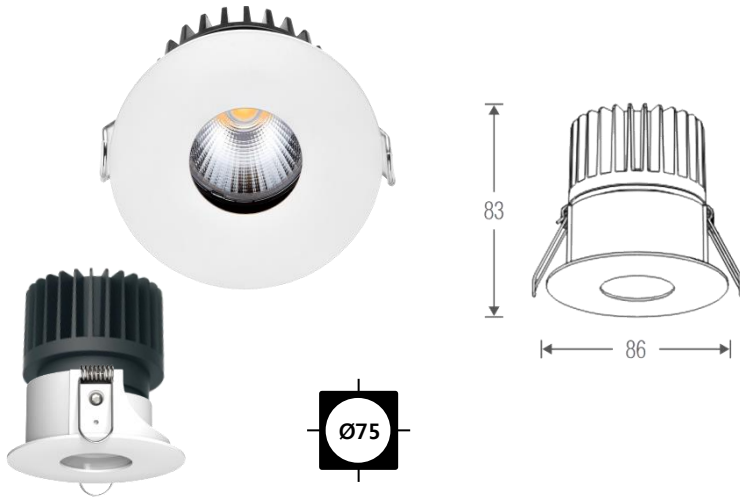

■ White ■ Black