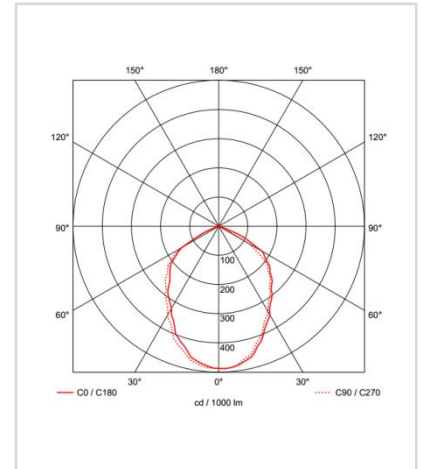

260

55

White

Light Distribution

Description

Dimension - Ø226×H55mm
 Cut Out - Ø210mm
 Power Consumption - 20W
 Luminous Flux - 1,808lm
 Luminous Efficacy - 90.4lm/W
 Material - Body: Polycarbonate / Cover: Polycarbonate
 Beam Angle - 92°
 Color Temperature - 3000K 4000K 5000K 6000K
 CRI - Ra >80
 Life Time - 55,000hrs
 Control - Switchable / TRIAC / Wireless Dimmable

SMPS

Manufacturer - CG Lighting
 SMPS Type - External
 Dimension - W140×D45×H28mm
 Power Consumption - 20W
 Input Voltage - AC 100-240V / 50-60Hz
 Output Voltage - DC 30V / 600mA
 Control - Switchable

LED

Manufacturer - Epistar
 Package Series - LT-WFRS0812-X20

White

Light Distribution

Description

Dimension - Ø226×H55mm
 Cut Out - Ø210mm
 Power Consumption - 30W
 Luminous Flux - 2,929lm
 Luminous Efficacy - 97.6lm/W
 Material - Body: Polycarbonate / Cover: Polycarbonate
 Beam Angle - 92°
 Color Temperature - 3000K 4000K 5000K 6000K
 CRI - Ra >80
 Life Time - 55,000hrs
 Control - Switchable / TRIAC / Wireless Dimmable

LED

Manufacturer - Epistar

175

90

White

Light Distribution

Description

Dimension - Ø175×H90mm
 Cut Out - Ø150mm
 Power Consumption - 30W
 Luminous Flux - 2,325lm
 Luminous Efficacy - 77.5lm/W
 Material - Body: Aluminum / Cover: Polycarbonate
 Beam Angle - 77°
 Color Temperature - ■ 3000K ■ 4000K ■ 5000K
 CRI - Ra >85
 Life Time - 55,000hrs
 Control - Switchable / TRIAC / Wireless Dimmable