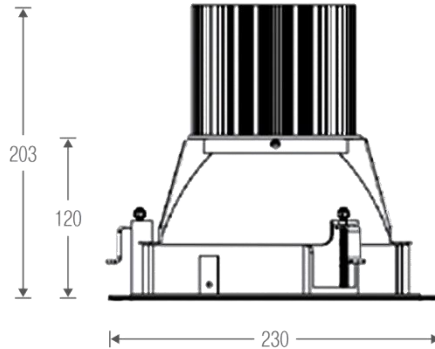

■ White ■ Gray ■ Black