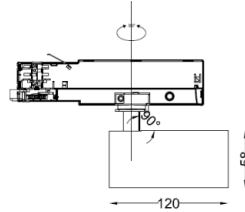

■ White

■ Light Distribution

■ Description

Dimension – Ø58×H175mm / 원통길이(H120mm)
Power Consumption - 20W
Luminous Flux – 1,699lm
Luminous Efficacy - 85lm/W
Input Voltage - AC 220V / 50-60Hz
Operating Voltage - DC 34.7V / 500mA
Material - Body: Aluminum / Cover: Tempered Glass
Beam Angle - 15°
Color Temperature - ■ 3000K
CRI - Ra >80
Life Time - 50,000hrs
Control - Switchable

■ LED

Manufacturer - Osram
Package Series - GW KAFJB5.EM

■ SMPS

SMPS Type - Internal
Input Voltage - AC 220-240V / 50-60Hz
Output Voltage - DC 34.7V / 500mA