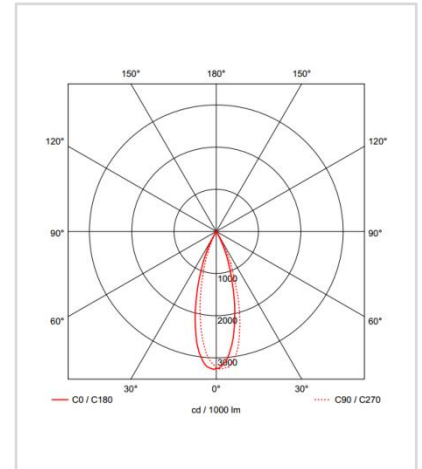

■ White ■ Gray ■ Black

Light Distribution

Description

Dimension - W130×D130×H130mm
 Cut Out - 115×115mm
 Power Consumption - 20W
 Luminous Flux - 2,290lm
 Luminous Efficacy - 95lm/W
 Material - Body: Aluminum / Cover: Tempered Glass
 Beam Angle - 15° / 28° / 40°
 Color Temperature - ■ 3000K ■ 4000K ■ 5000K ■ 6000K
 CRI - Ra >80
 Life Time - 35,000hrs
 Control - Switchable / TRIAC / Wireless Dimmable

■ White ■ Gray ■ Black

Light Distribution

Description

Dimension - W260×D130×H130mm
 Cut Out - 245×115mm
 Power Consumption - 20W×2
 Luminous Flux - 3,145lm
 Luminous Efficacy - 78.6lm/W
 Material - Body: Aluminum / Cover: Tempered Glass
 Beam Angle - 15° / 30° / 50°
 Color Temperature - ■ 3000K ■ 4000K ■ 5000K ■ 6000K
 CRI - Ra >80
 Life Time - 35,000hrs
 Control - Switchable / TRIAC / Wireless Dimmable

■ White ■ Gray ■ Black

Light Distribution

● Glare / Non Glare
● Honeycomb

Description

Dimension - Ø120×H124mm
 Cut Out - Ø110mm
 Power Consumption - 20W
 Luminous Flux - 998lm
 Luminous Efficacy - 41.5lm/W
 Material - Body: Aluminum / Cover: Tempered Glass
 Reflector - Glare / Non Glare
 Beam Angle - 16° / 30° / 38°
 Color Temperature - ■ 3000K ■ 4000K ■ 5000K
 CRI - Ra >80
 Life Time - 35,000hrs
 Control - Switchable / TRIAC / Wireless Dimmable

■ White ■ Gray ■ Black

Light Distribution

Description

Dimension - Ø140×H132mm
 Cut Out - Ø130mm
 Power Consumption - 30W
 Luminous Flux - 2,052lm
 Luminous Efficacy - 68.4lm/W
 Material - Body: Aluminum / Cover: Tempered Glass
 Reflector - Glare / Non Glare
 Beam Angle - 15° / 30° / 50°
 Color Temperature - ■ 3000K ■ 4000K ■ 5000K
 CRI - Ra >80
 Life Time - 35,000hrs
 Control - Switchable / TRIAC / Wireless Dimmable