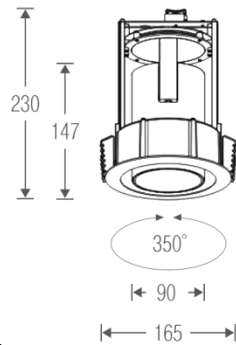

■ White ■ Black

Light Distribution

Description

Dimension - W170×D170×H153mm
 Cut Out - 150×150mm
 Power Consumption - 30W
 Luminous Flux - 2,188lm
 Luminous Efficacy - 78lm/W
 Material - Body: Aluminum / Cover: Tempered Glass
 Beam Angle - 24° / 32° / 50°
 Color Temperature - ■ 3000K ■ 4000K ■ 5000K
 CRI - Ra >80
 Life Time - 35,000hrs
 Control - Switchable / TRIAC Dimmable

■ White ■ Black

Light Distribution

Description

Dimension - W310×D170×H153mm
 Cut Out - 285×150mm
 Power Consumption - 30W×2
 Luminous Flux - 4,483lm
 Luminous Efficacy - 80lm/W
 Material - Body: Aluminum / Cover: Tempered Glass
 Beam Angle - 24° / 32° / 50°
 Color Temperature - ■ 3000K ■ 4000K ■ 5000K
 CRI - Ra >80
 Life Time - 35,000hrs
 Control - Switchable / TRIAC Dimmable

Light Distribution

■ White ■ Gray ■ Black

Description

Dimension - Ø86×H30mm
 Cut Out - Ø75mm
 Power Consumption - 7W
 Luminous Flux - 604.8lm
 Luminous Efficacy - 86.4lm/W
 Material - Body: Aluminum
 Beam Angle - 15° / 24° / 38°
 Color Temperature - ■ 3000K ■ 6000K
 CRI - Ra >80
 Life Time - 35,000hrs
 Control - Switchable / TRIAC / Wireless Dimmable

Light Distribution

■ White ■ Gray ■ Black

Description

Dimension - Ø165×H230mm
 Cut Out - Ø150mm
 Power Consumption - 30W
 Luminous Flux - 2,500lm / 2,800lm
 Luminous Efficacy - 84lm/W / 94lm/W
 Material - Body: Aluminum / Cover: Polycarbonate
 Beam Angle - 15°/ 24°/ 40°
 Color Temperature - ■ 3000K ■ 4000K ■ 5000K
 CRI - Ra >80
 Life Time - 30,000hrs