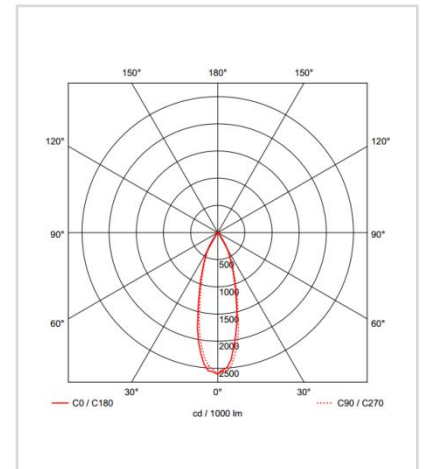

■ White ■ Gray ■ Black

Light Distribution

Description

Dimension - Ø230×H241mm
 Cut Out - Ø200mm
 Power Consumption - 100W
 Luminous Flux - 8,430lm
 Luminous Efficacy - 84.3lm/W
 Material - Body: Aluminum / Cover: Polycarbonate
 Beam Angle - 11° / 27° / 60°
 Color Temperature - ■ 3000K ■ 4000K ■ 5000K
 CRI - Ra >80
 Life Time - 35,000hrs
 Control - Switchable / TRIAC / Wireless Dimmable

■ White ■ Gray ■ Black

Light Distribution

Description

Dimension - W130×D130×H130mm
 Cut Out - 115×115mm
 Power Consumption - 20W
 Luminous Flux - 2,290lm
 Luminous Efficacy - 95lm/W
 Material - Body: Aluminum / Cover: Tempered Glass
 Beam Angle - 15° / 28° / 40°
 Color Temperature - ■ 3000K ■ 4000K ■ 5000K ■ 6000K
 CRI - Ra >80
 Life Time - 35,000hrs
 Control - Switchable / TRIAC / Wireless Dimmable

■ White ■ Gray ■ Black

Light Distribution

Description

Dimension - W230×D115×H105mm
 Cut Out - 215×100mm
 Power Consumption - 15W×2
 Luminous Flux - 2,178lm
 Luminous Efficacy - 72.6lm/W
 Material - Body: Aluminum / Cover: Tempered Glass
 Beam Angle - 15° / 24° / 38°
 Color Temperature - ■ 3000K ■ 4000K ■ 5000K ■ 6000K
 CRI - Ra >80
 Life Time - 35,000hrs
 Control - Switchable / TRIAC / Wireless Dimmable

■ White ■ Gray ■ Black

Light Distribution

Description

Dimension - W260×D130×H130mm
 Cut Out - 245×115mm
 Power Consumption - 20W×2
 Luminous Flux - 3,145lm
 Luminous Efficacy - 78.6lm/W
 Material - Body: Aluminum / Cover: Tempered Glass
 Beam Angle - 15° / 30° / 50°
 Color Temperature - ■ 3000K ■ 4000K ■ 5000K ■ 6000K
 CRI - Ra >80
 Life Time - 35,000hrs
 Control - Switchable / TRIAC / Wireless Dimmable