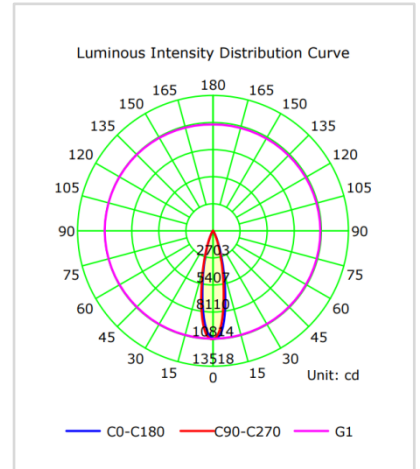

Light Distribution