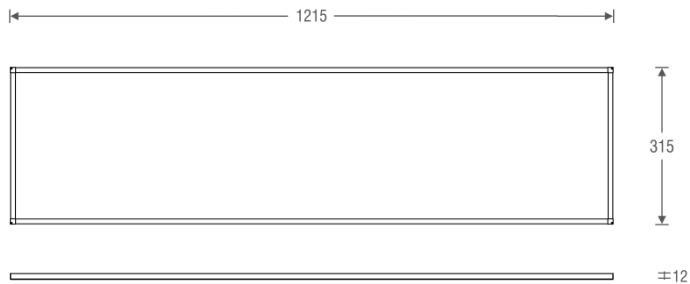

■ White

■ Description

Dimension - W1,215×D315×H12mm
Cut Out - SMPS Hole (W260×D82mm)
Power Consumption - 40W
Luminous Flux - 4,394lm
Luminous Efficacy - 109lm/W
Material - Body: AL / Cover: Polycarbonate
Beam Angle - 120°
Color Temperature - ■ 4000K ■ 6500K
CRI - Ra >80
Life Time - 50,000hrs
Control - Switchable

■ LED

Manufacturer - Seoul Semiconductor
Package Series - SMD 5630