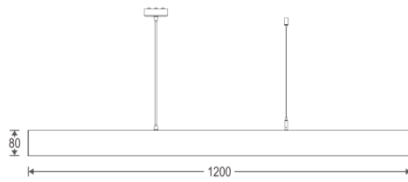

Light Distribution

Description

Dimension(mm)	W1200×D41xH80mm
Power Consumption(W)	55W
Input Voltage(V)	AC 220~240V 50~60Hz
Output Voltage(V)	UP - DC 24V / 1050mA / 33W Down - DC 36V / 500mA / 22W
Material	AL
Beam Angle(°)	15° / 35°
Color Temperature - Control	3000K 4000K 5000K Switchable / 1~10V Dimmable DALI Dimmable
Body Color	● Black ● White ● Gray