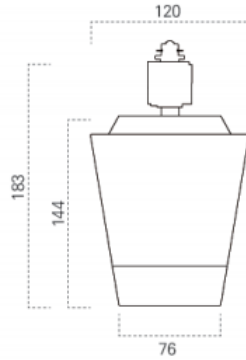

Light Distribution

Description

Dimension - Ø119×H256mm / 원통길이- H150mm
 Power Consumption - 30W
 Luminous Flux – 2025lm
 Luminous Efficacy – 67.5lm/W
 Material - Aluminum
 Beam Angle – 40.5°
 Color Temperature - ■ 3000K ■ 4000K
 CRI - Ra >81
 Life Time - 30,000hrs
 Control - Switchable

Light Distribution

■ White ■ Black

Description

Dimension – Ø119×H140mm / Cylinder (H102mm)
 Power Consumption - 22W
 Input Voltage - AC 220-240V / 50-60Hz (AC Direct)
 Luminous Flux – 1,913lm
 Luminous Efficacy - 93lm/W
 Material – Aluminum / Polycarbonate / Steel
 Beam Angle - 31°
 Color Temperature - ■ 3000K ■ 5000K
 CRI - Ra 80
 Adaptor – 2P / 4P
 Control - Switchable

■ White ■ Black

Light Distribution

Description

Dimension – Ø119×H140mm / Cylinder (H102mm)
 Power Consumption - 22W
 Input Voltage - AC 220-240V / 50-60Hz (AC Direct)
 Luminous Flux – 1,312lm
 Luminous Efficacy - 63lm/W
 Material – Aluminum / Polycarbonate / Steel
 Beam Angle - 90°
 Color Temperature - ■ 3000K ■ 5000K
 CRI - Ra 80
 Adaptor – 2P / 4P
 Control - Switchable

Light Distribution

■ White ■ Black

Description

Dimension – Ø76×H183mm / Cylinder (H144mm)
 Power Consumption - 30W
 Input Voltage - AC 220-240V / 50-60Hz (Internal SMPS)
 Luminous Flux – 3,160lm
 Luminous Efficacy - 109lm/W
 Material – Aluminum / Polycarbonate
 Beam Angle - 27° / 32° / 46°
 Color Temperature - ■ 3000K ■ 5000K
 CRI - Ra 80 / Ra 90
 Adaptor – 2P / 4P
 Control - Switchable