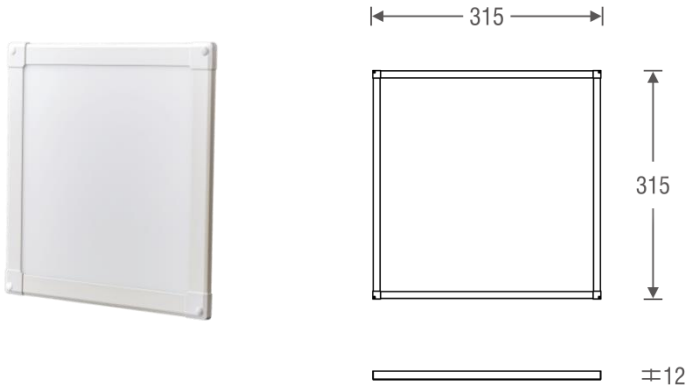

■ White

■ Light Distribution

■ Description

Dimension - W315×D315×H12mm
Cut Out - SMPS Hole (W172×D85mm)
Power Consumption - 20W
Luminous Flux - 1,880lm
Luminous Efficacy - 94lm/W
Material - Body: AL / Cover: Polycarbonate
Beam Angle - 120°
Color Temperature - ■ 4000K ■ 6500K
CRI - Ra >80
Life Time - 50,000hrs
Control - Switchable

■ LED

Manufacturer - Seoul Semiconductor
Package Series - SMD 5630

■ SMPS

Manufacturer - Power In
SMPS Type - External
Dimension - W206×D35×H15mm
Power Consumption - 20W
Input Voltage - AC 220-240V / 50-60Hz
Output Voltage - DC 165V / 130mA
Control - Switchable
Features - Flicker Free