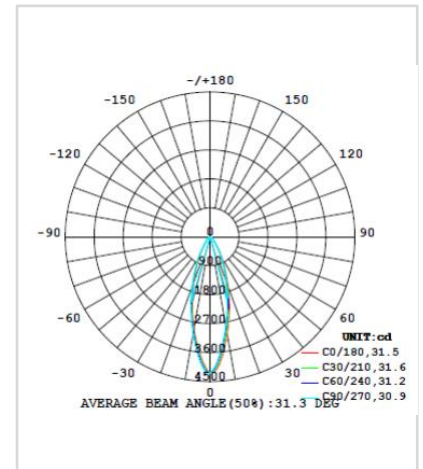

Light Distribution