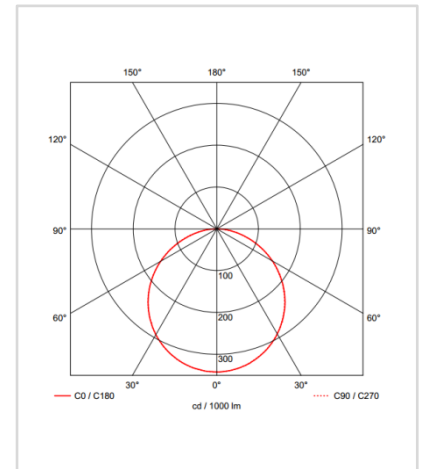

Light Distribution

Description

Dimension - W615×D170×H12mm
Cut Out - SMPS Hole (W172×D85mm)
Power Consumption - 20W
Luminous Flux - 1,920lm
Luminous Efficacy - 96lm/W
Material - Body: AL / Cover: Polycarbonate
Beam Angle - 120°
Color Temperature - ■ 4000K ■ 6500K
CRI - Ra >80
Life Time - 50,000hrs
Control - Switchable

LED

Manufacturer - Seoul Semiconductor
Package Series - SMD 5630

SMPS

Manufacturer - Power In
SMPS Type - External
Dimension - W206×D35×H15mm
Power Consumption - 20W
Input Voltage - AC 220-240V / 50-60Hz
Output Voltage - DC 165V / 130mA
Control - Switchable
Features - Flicker Free