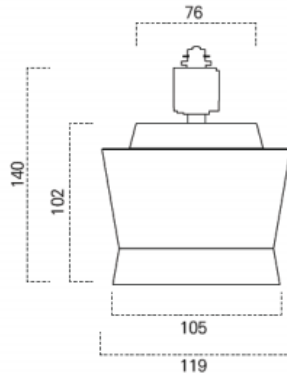

Light Distribution