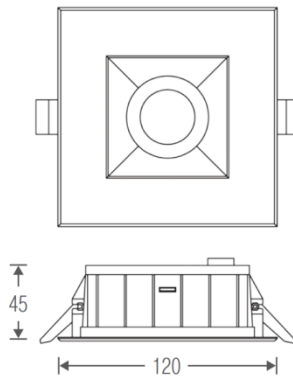

LED

Manufacturer - Epistar

175

90

White

Light Distribution

Description

Dimension - Ø175×H90mm
 Cut Out - Ø150mm
 Power Consumption - 30W
 Luminous Flux - 2,325lm
 Luminous Efficacy - 77.5lm/W
 Material - Body: Aluminum / Cover: Polycarbonate
 Beam Angle - 77°
 Color Temperature - ■ 3000K ■ 4000K ■ 5000K
 CRI - Ra >85
 Life Time - 55,000hrs
 Control - Switchable / TRIAC / Wireless Dimmable

Manufacturer - LG Innotek
 Package Series - LG 3030

226

90

Light Distribution

White

Description

Dimension - Ø226×H90mm
 Cut Out - Ø200mm
 Power Consumption - 50W
 Luminous Flux - 3,717lm
 Luminous Efficacy - 74lm/W
 Material - Body: Aluminum / Cover: Polycarbonate
 Beam Angle - 84°
 Color Temperature - ■ 3000K ■ 4000K ■ 5000K
 CRI - Ra >85
 Life Time - 55,000hrs
 Control - Switchable / TRIAC / Wireless Dimmable

Light Distribution

White

Description

Dimension - W120×D120×H45mm
 Cut Out - 100×100mm
 Power Consumption - 7W
 Luminous Flux - 610lm
 Luminous Efficacy - 87lm/W
 Material - Body: Polycarbonate / Cover: Polycarbonate
 Beam Angle - 80°
 Color Temperature - 3000K 4000K 5000K
 CRI - Ra >80
 Life Time - 55,000hrs
 Control - Switchable / TRIAC / Wireless Dimmable