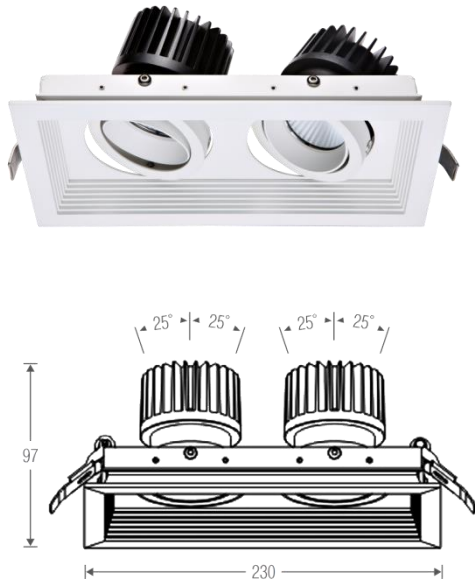

Light Distribution

■ White ■ Gray ■ Black

Description

Dimension - Ø165×H143mm
 Cut Out - Ø155mm
 Power Consumption - 30W
 Luminous Flux - 2,721lm
 Luminous Efficacy - 77lm/W
 Material - Body: Aluminum / Cover: Polycarbonate
 Beam Angle - 15°/ 38°/ 45°
 Color Temperature - ■ 3000K ■ 4000K ■ 5000K
 CRI - Ra >80
 Life Time - 35,000hrs
 Control - Switchable / TRIAC / Wireless Dimmable

Manufacturer - Citizen
 Package Series - CLU038-1210

■ White ■ Gray ■ Black

Light Distribution

Description

Dimension - W230×D115×H97mm
 Cut Out - 215×100mm
 Power Consumption - 8W×2
 Luminous Flux - 1,162lm
 Luminous Efficacy - 72.6lm/W
 Material - Body: Aluminum / Cover: Tempered Glass
 Beam Angle - 15° / 24° / 38°
 Color Temperature - ■ 3000K ■ 4000K ■ 5000K ■ 6000K
 CRI - Ra >80
 Life Time - 35,000hrs
 Control - Switchable / TRIAC / Wireless Dimmable

■ White ■ Gray ■ Black

Light Distribution

Description

Dimension - W230×D115×H105mm
 Cut Out - 215×100mm
 Power Consumption - 15W×2
 Luminous Flux - 2,178lm
 Luminous Efficacy - 72.6lm/W
 Material - Body: Aluminum / Cover: Tempered Glass
 Beam Angle - 15° / 24° / 38°
 Color Temperature - ■ 3000K ■ 4000K ■ 5000K ■ 6000K
 CRI - Ra >80
 Life Time - 35,000hrs
 Control - Switchable / TRIAC / Wireless Dimmable