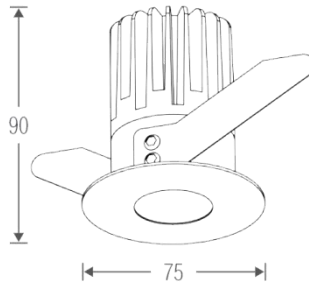

Light Distribution

White

Description

Dimension - W120×D120×H45mm
 Cut Out - 100×100mm
 Power Consumption - 7W
 Luminous Flux - 610lm
 Luminous Efficacy - 87lm/W
 Material - Body: Polycarbonate / Cover: Polycarbonate
 Beam Angle - 80°
 Color Temperature - 3000K 4000K 5000K
 CRI - Ra >80
 Life Time - 55,000hrs
 Control - Switchable / TRIAC / Wireless Dimmable

SMPS

Manufacturer - CG Lighting
 SMPS Type - External
 Dimension - W80×D36×H23mm
 Power Consumption - 10W
 Input Voltage - AC 100-240V / 50-60Hz
 Output Voltage - DC 34V / 300mA
 Control - Switchable

LED

■ White ■ Black

Light Distribution

Description

Dimension - Ø86×H83mm
 Cut Out - Ø75mm
 Power Consumption - 8W
 Luminous Flux - 520lm
 Luminous Efficacy - 65lm/W
 Material - Body: Aluminum / Cover: Tempered Glass
 Beam Angle - 15° / 24° / 38°
 Color Temperature - ■ 3000K
 CRI - Ra >80
 Life Time - 35,000hrs
 Control - Switchable

■ White ■ Gray ■ Black

Light Distribution

Description

Dimension - Ø75×H90mm
 Cut Out - Ø65mm
 Power Consumption - 8W
 Luminous Flux - 420lm
 Luminous Efficacy - 105lm/W
 Material - Body: Aluminum / Cover: Polycarbonate
 Beam Angle - 15° / 24° / 38°
 Color Temperature - ■ 3000K ■ 4000K ■ 6000K
 CRI - Ra >80
 Life Time - 35,000hrs
 Control - Switchable