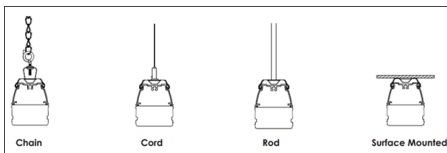

Input Voltage - AC 220~240V / 60Hz

Light Distribution

■ White ■ Black

Description

Dimension - L3,018xW72.3xH78.8mm

Power Consumption - 100W

Luminous Flux - 16,000lm

Luminous Efficacy - 160lm/W