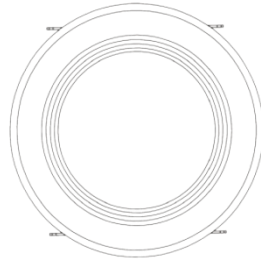

CR-RR006I-015ECCWH

175

45

White