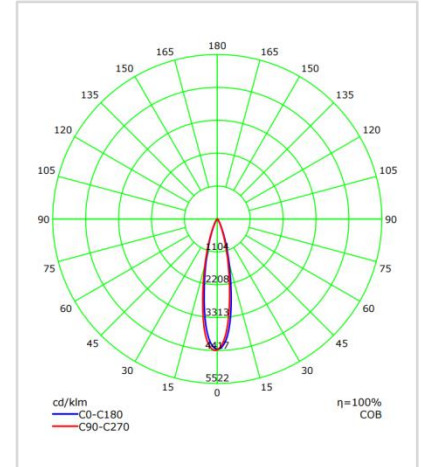

Light Distribution

SMPS

SMPS Type - Internal
Input Voltage - AC 220-240V / 50-60Hz
Output Voltage - 1050mA DC 25-42V