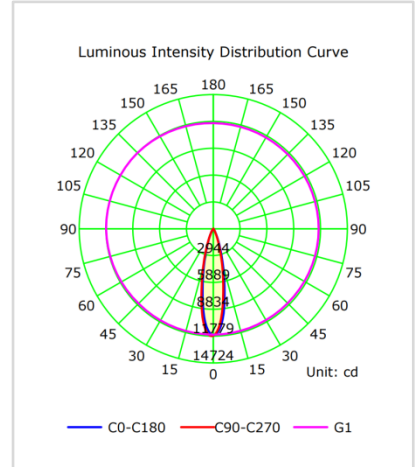

Light Distribution