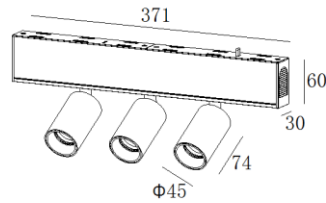

■ Sand Black ■ Sand White

Description

Dimension - $\text{Ø}45 \times \text{H}134\text{mm}$ / 원통길이(H202mm)
Power Consumption - 7W×3
Luminous Flux - 1440lm
Luminous Efficacy - 69lm/W
Input Voltage - DC 24V
Output Voltage - DC 4-22V / 650mA
Material - Body: Aluminum
Beam Angle - 15° / 24° / 35°
Color Temperature - ■ 3000K ■ 4000K ■ 5000K
CRI - Ra >80
Life Time - 50,000hrs
Control - Switchable

LED

Manufacturer - CREE
Package Series - CXA 1304

Light Distribution