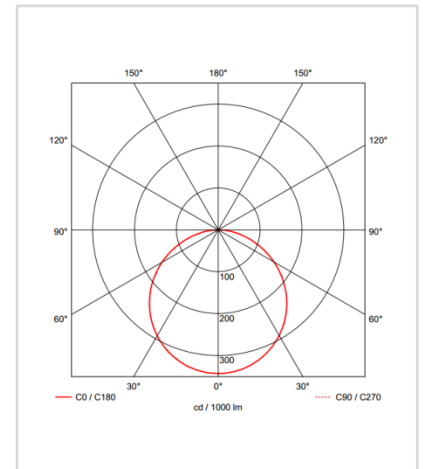

■ White

■ Light Distribution

■ Description

Dimension - W315×D315×H12mm
 Cut Out - SMPS Hole (W172×D85mm)
 Power Consumption - 20W
 Luminous Flux - 1,880lm
 Luminous Efficacy - 94lm/W
 Material - Body: AL / Cover: Polycarbonate
 Beam Angle - 120°
 Color Temperature - ■ 4000K ■ 6500K
 CRI - Ra >80
 Life Time - 50,000hrs
 Control - Switchable