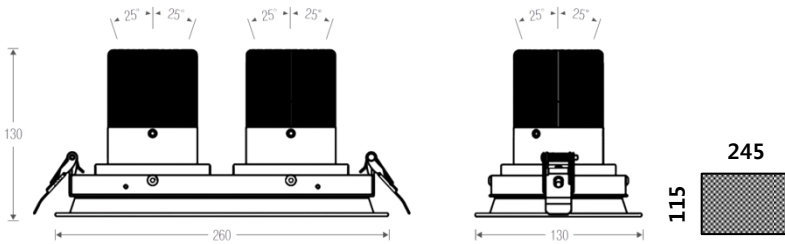

■ White ■ Gray ■ Black

Light Distribution

Description

Dimension - W230×D115×H105mm
 Cut Out - 215×100mm
 Power Consumption - 15W×2
 Luminous Flux - 2,178lm
 Luminous Efficacy - 72.6lm/W
 Material - Body: Aluminum / Cover: Tempered Glass
 Beam Angle - 15° / 24° / 38°
 Color Temperature - ■ 3000K ■ 4000K ■ 5000K ■ 6000K
 CRI - Ra >80
 Life Time - 35,000hrs
 Control - Switchable / TRIAC / Wireless Dimmable

■ White ■ Gray ■ Black

Light Distribution

Description

Dimension - W260×D130×H130mm
 Cut Out - 245×115mm
 Power Consumption - 20W×2
 Luminous Flux - 3,145lm
 Luminous Efficacy - 78.6lm/W
 Material - Body: Aluminum / Cover: Tempered Glass
 Beam Angle - 15° / 30° / 50°
 Color Temperature - ■ 3000K ■ 4000K ■ 5000K ■ 6000K
 CRI - Ra >80
 Life Time - 35,000hrs
 Control - Switchable / TRIAC / Wireless Dimmable