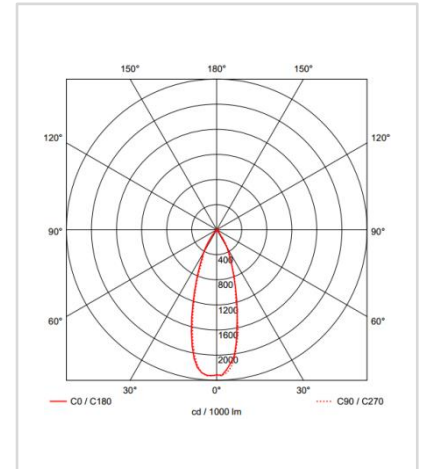

SMPS

Manufacturer - CG Lighting
 SMPS Type - External
 Dimension - W80×D36×H23mm
 Power Consumption - 7W
 Input Voltage - AC 100-240V / 50-60Hz
 Output Voltage - DC 24V / 260mA
 Control - Switchable

LED

SMPS

Manufacturer - CG Lighting
 SMPS Type - External
 Dimension - W80×D36×H23mm
 Power Consumption - 10W
 Input Voltage - AC 100-240V / 50-60Hz
 Output Voltage - DC 34V / 300mA
 Control - Switchable

LED

■ White ■ Gray ■ Black

Light Distribution

Description

Dimension - W115×D115×H97mm
 Cut Out - 105×105mm
 Power Consumption - 15W
 Luminous Flux - 1,089lm
 Luminous Efficacy - 72.6lm/W
 Material - Body: Aluminum / Cover: Tempered Glass
 Beam Angle - 15° / 24° / 38°
 Color Temperature - ■ 3000K ■ 4000K ■ 5000K ■ 6000K
 CRI - Ra >80
 Life Time - 35,000hrs
 Control - Switchable / TRIAC / Wireless Dimmable

■ White ■ Gray ■ Black

Light Distribution

Description

Dimension - W130×D130×H130mm
 Cut Out - 115×115mm
 Power Consumption - 20W
 Luminous Flux - 2,290lm
 Luminous Efficacy - 95lm/W
 Material - Body: Aluminum / Cover: Tempered Glass
 Beam Angle - 15° / 28° / 40°
 Color Temperature - ■ 3000K ■ 4000K ■ 5000K ■ 6000K
 CRI - Ra >80
 Life Time - 35,000hrs
 Control - Switchable / TRIAC / Wireless Dimmable