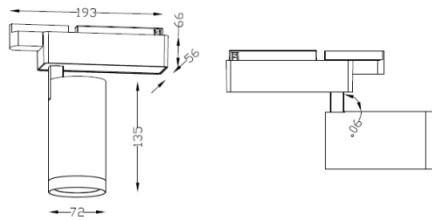

White Black

Description

Dimension - Ø72×H135mm
 Power Consumption - 32W
 Luminous Flux - 2066.8lm
 Luminous Efficacy - 66lm/W
 Material - Body: Aluminum / Cover: Tempered Glass
 Beam Angle - 15° / 24° / 38°
 Color Temperature - 2700K
 CRI - Ra >90
 Life Time - 50,000hrs
 Control - Switchable