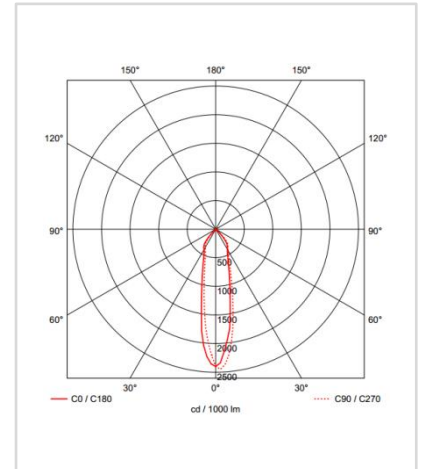

Light Distribution

White

Description

Dimension - W120×D120×H45mm
 Cut Out - 100×100mm
 Power Consumption - 7W
 Luminous Flux - 610lm
 Luminous Efficacy - 87lm/W
 Material - Body: Polycarbonate / Cover: Polycarbonate
 Beam Angle - 80°
 Color Temperature - 3000K 4000K 5000K
 CRI - Ra >80
 Life Time - 55,000hrs
 Control - Switchable / TRIAC / Wireless Dimmable

SMPS

Manufacturer - CG Lighting
 SMPS Type - External
 Dimension - W80×D36×H23mm
 Power Consumption - 7W
 Input Voltage - AC 100-240V / 50-60Hz
 Output Voltage - DC 24V / 260mA
 Control - Switchable

LED

SMPS

Manufacturer - CG Lighting
 SMPS Type - External
 Dimension - W80×D36×H23mm
 Power Consumption - 10W
 Input Voltage - AC 100-240V / 50-60Hz
 Output Voltage - DC 34V / 300mA
 Control - Switchable

LED

■ White ■ Gray ■ Black

Light Distribution

Description

Dimension - W115×D115×H97mm
 Cut Out - 105×105mm
 Power Consumption - 15W
 Luminous Flux - 1,089lm
 Luminous Efficacy - 72.6lm/W
 Material - Body: Aluminum / Cover: Tempered Glass
 Beam Angle - 15° / 24° / 38°
 Color Temperature - ■ 3000K ■ 4000K ■ 5000K ■ 6000K
 CRI - Ra >80
 Life Time - 35,000hrs
 Control - Switchable / TRIAC / Wireless Dimmable