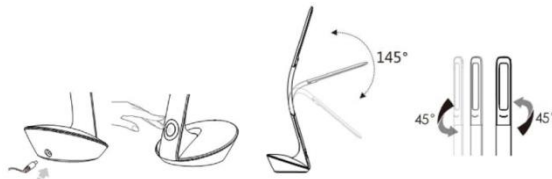

■ White

■ Description

Dimension - W170×D320×H170mm
Power Consumption - 12W
Material - Body: ABS
Head Tilting Angle - Up & Down 145°, Left & Right 45°
Beam Angle - 120°
Color Temperature - 5,500K / Color Changeable
CRI - Ra >80
Life Time - 35,000hrs

■ SMPS

Manufacturer - 해외인증품
SMPS Type - External
Input Voltage - AC 100-240V / 50-60Hz
Operating Voltage - DC 12V / 1000mA

■ LED

Manufacturer - Epistar
Package Series - SMD 2835