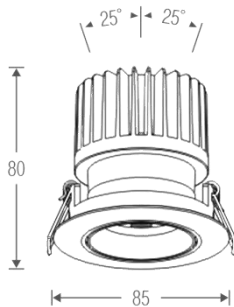

Light Distribution

White

Description

Dimension - W120×D120×H45mm
 Cut Out - 100×100mm
 Power Consumption - 7W
 Luminous Flux - 610lm
 Luminous Efficacy - 87lm/W
 Material - Body: Polycarbonate / Cover: Polycarbonate
 Beam Angle - 80°
 Color Temperature - 3000K 4000K 5000K
 CRI - Ra >80
 Life Time - 55,000hrs
 Control - Switchable / TRIAC / Wireless Dimmable

■ White ■ Black

Light Distribution

Description

Dimension - Ø86×H83mm
 Cut Out - Ø75mm
 Power Consumption - 8W
 Luminous Flux - 520lm
 Luminous Efficacy - 65lm/W
 Material - Body: Aluminum / Cover: Tempered Glass
 Beam Angle - 15° / 24° / 38°
 Color Temperature - ■ 3000K
 CRI - Ra >80
 Life Time - 35,000hrs
 Control - Switchable

■ White ■ Gray ■ Black

Light Distribution

Description

Dimension - Ø75×H90mm
 Cut Out - Ø65mm
 Power Consumption - 8W
 Luminous Flux - 420lm
 Luminous Efficacy - 105lm/W
 Material - Body: Aluminum / Cover: Polycarbonate
 Beam Angle - 15° / 24° / 38°
 Color Temperature - ■ 3000K ■ 4000K ■ 6000K
 CRI - Ra >80
 Life Time - 35,000hrs
 Control - Switchable

■ White ■ Gray ■ Black

Light Distribution

Description

Dimension - Ø85×H80mm
 Cut Out - Ø75mm
 Power Consumption - 8W
 Luminous Flux - 609lm
 Luminous Efficacy - 76.2lm/W
 Material - Body: Aluminum / Cover: Polycarbonate
 Beam Angle - 30°
 Color Temperature - ■ 3000K ■ 4000K ■ 6000K
 CRI - Ra >80
 Life Time - 35,000hrs
 Control - Switchable / TRIAC / Wireless Dimmable