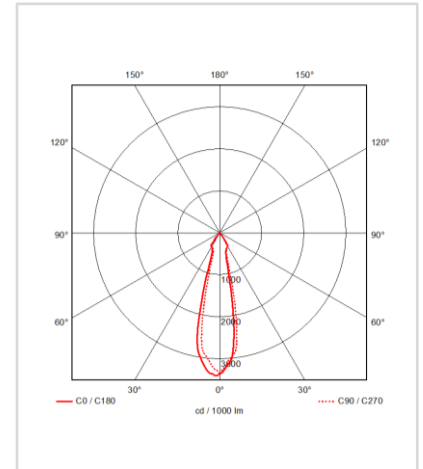

Light Distribution

Description

Dimension - Ø230×H203mm
Cut Out - Ø200mm
Power Consumption - 60W
Luminous Flux - 6,097lm
Luminous Efficacy - 105lm/W
Material - Body: Aluminum / Cover: Polycarbonate
Beam Angle - 11° / 27°
Color Temperature - ■ 3000K ■ 4000K ■ 5000K
CRI - Ra >80
Life Time - 35,000hrs
Control - Switchable / TRIAC / Wireless Dimmable

SMPS

Manufacturer - Philips
SMPS Type - External
Power Consumption - 56W
Input Voltage - AC 220-240V / 50-60Hz
Output Voltage - DC 35V / 1500mA
Control - Switchable

LED

Manufacturer - Lumileds
Package Series - 1208