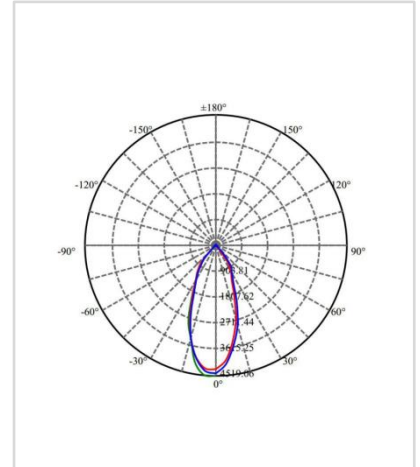

Light Distribution

Description

Dimension - Ø119×H256mm / 원통길이- H150mm
 Power Consumption - 30W
 Luminous Flux – 2025lm
 Luminous Efficacy – 67.5lm/W
 Material - Aluminum
 Beam Angle – 40.5°
 Color Temperature - ■ 3000K ■ 4000K
 CRI - Ra >81
 Life Time - 30,000hrs
 Control - Switchable