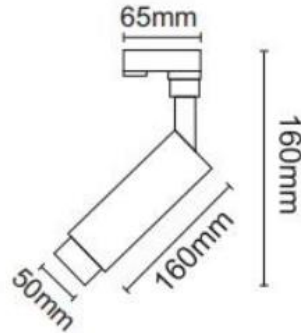

■ White ■ Black

o

■ Description

Dimension – Ø60×H175mm

Power Consumption - 12W

Input Voltage - AC 220-240V / 50-60Hz

Luminous Flux – 850lm

Material – Aluminum / Polycarbonate

Beam Angle - 10°~50

Color Temperature - ■ 2700K ■ 3000K ■ 4000K ■ 5000K

CRI - >Ra 90

Adaptor – 2P / 4P

Control - Switchable