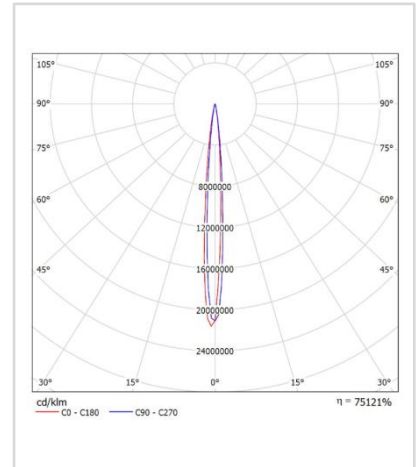

Light Distribution