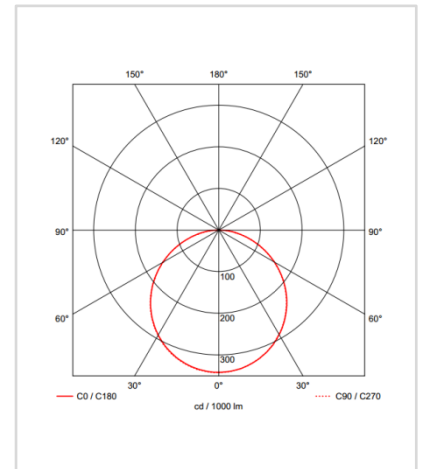

■ Light Distribution

■ SMPS

Manufacturer - (주)씨지라이팅
SMPS Type - External
Dimension - W220×D42×H27mm
Power Consumption - 45W
Input Voltage - AC 220-240V / 50-60Hz
Output Voltage - DC 36V / 1140mA
Control - Wireless Dimmable