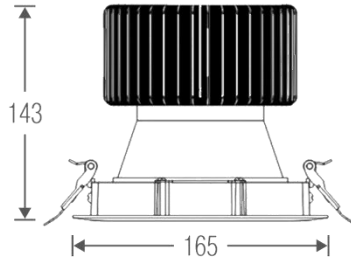

■ White ■ Gray ■ Black

Description

Dimension - Ø85×H80mm
 Cut Out - Ø75mm
 Power Consumption - 15W
 Luminous Flux - 1,143lm
 Luminous Efficacy - 76.2lm/W
 Material - Body: Aluminum / Cover: Polycarbonate
 Beam Angle - 30°
 Color Temperature - ■ 3000K ■ 4000K ■ 6000K
 CRI - Ra >80
 Life Time - 35,000hrs
 Control - Switchable / TRIAC / Wireless Dimmable

Light Distribution

■ White ■ Gray ■ Black

Description

Dimension - Ø105×H110mm
 Cut Out - Ø90mm
 Power Consumption - 20W
 Luminous Flux - 2,290lm
 Luminous Efficacy - 93lm/W
 Material - Body: Aluminum / Cover: Polycarbonate
 Beam Angle - 16°/ 30°/ 60°
 Color Temperature - ■ 3000K ■ 4000K ■ 5000K
 CRI - Ra >80
 Life Time - 35,000hrs
 Control - Switchable / TRIAC / Wireless Dimmable

Light Distribution

■ White ■ Gray ■ Black

Description

Dimension - Ø165×H143mm
 Cut Out - Ø155mm
 Power Consumption - 30W
 Luminous Flux - 2,721lm
 Luminous Efficacy - 77lm/W
 Material - Body: Aluminum / Cover: Polycarbonate
 Beam Angle - 15°/ 38°/ 45°
 Color Temperature - ■ 3000K ■ 4000K ■ 5000K
 CRI - Ra >80
 Life Time - 35,000hrs
 Control - Switchable / TRIAC / Wireless Dimmable