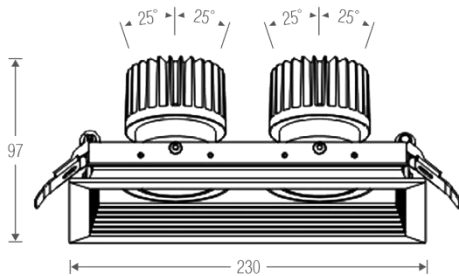

■ White ■ Gray ■ Black