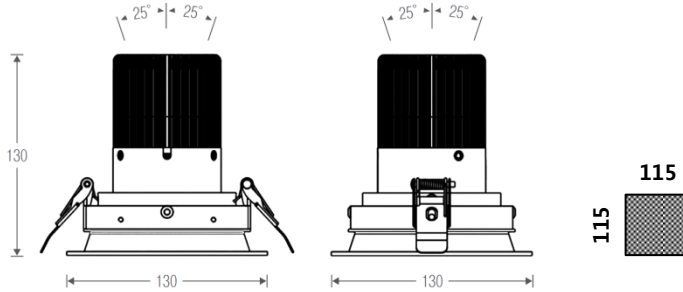

■ White ■ Gray ■ Black

Light Distribution

Description

Dimension - W115×D115×H97mm
 Cut Out - 105×105mm
 Power Consumption - 15W
 Luminous Flux - 1,089lm
 Luminous Efficacy - 72.6lm/W
 Material - Body: Aluminum / Cover: Tempered Glass
 Beam Angle - 15° / 24° / 38°
 Color Temperature - ■ 3000K ■ 4000K ■ 5000K ■ 6000K
 CRI - Ra >80
 Life Time - 35,000hrs
 Control - Switchable / TRIAC / Wireless Dimmable

■ White ■ Gray ■ Black

Light Distribution

Description

Dimension - W130×D130×H130mm
 Cut Out - 115×115mm
 Power Consumption - 20W
 Luminous Flux - 2,290lm
 Luminous Efficacy - 95lm/W
 Material - Body: Aluminum / Cover: Tempered Glass
 Beam Angle - 15° / 28° / 40°
 Color Temperature - ■ 3000K ■ 4000K ■ 5000K ■ 6000K
 CRI - Ra >80
 Life Time - 35,000hrs
 Control - Switchable / TRIAC / Wireless Dimmable