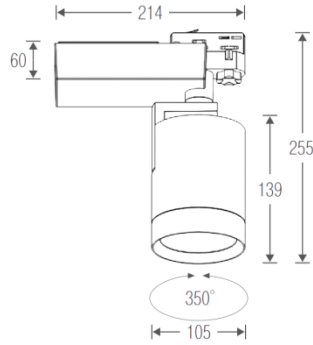

Description

Dimension – $\varnothing 45 \times H110$ mm
 Cut Out – $\varnothing 40$ mm
 Power Consumption - 10W
 Luminous Flux - 510lm
 Luminous Efficacy - 51lm/W
 Material - Body: Aluminum / Cover: Polycarbonate
 Beam Angle - $15^\circ / 24^\circ / 38^\circ$
 Color Temperature - ■ 3000K ■ 4000K ■ 6000K
 CRI - Ra >80
 Life Time - 50,000hrs
 Control - Switchable
 Certifications - KC / RoHS

CG Lighting, C509 Indeokwon IT Valley Imi-ro 40 (653 Poil-dong), Uiwang-si, Gyeonggi-do, Korea
Web: www.cgled.co.kr / Tel: +82-2-596-5747

Light Distribution

■ White ■ Black

Description

Dimension - Ø105×H254mm / 원통길이(H139mm)
 Power Consumption - 40W
 Luminous Flux - 3,160lm
 Luminous Efficacy - 80lm/W
 Material - Body: Aluminum / Cover: Tempered Glass
 Beam Angle - 15° / 24° / 40°
 Color Temperature - ■ 3000K ■ 6000K
 CRI - Ra >80
 Life Time - 50,000hrs
 Control - Switchable