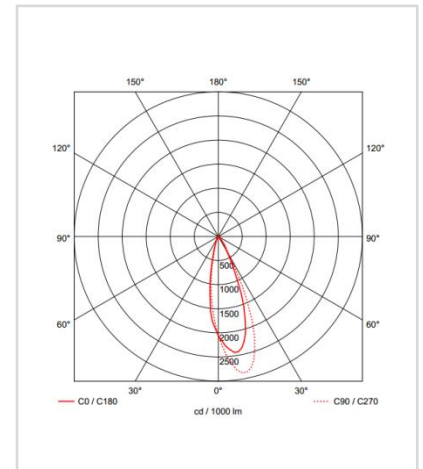

Light Distribution

Measurement Data

Power Consumption - 3W
Luminous Flux - 142lm
Luminous Efficacy - 47.3lm/W

SMPS

Manufacturer - CG Lighting
SMPS Type - External
Dimension - W80×D36×H23mm
Power Consumption - 7W
Input Voltage - AC 100~240V 50~60Hz
Output Voltage - DC 3V / 600mA
Control - Switchable / TRIAC Dimmable