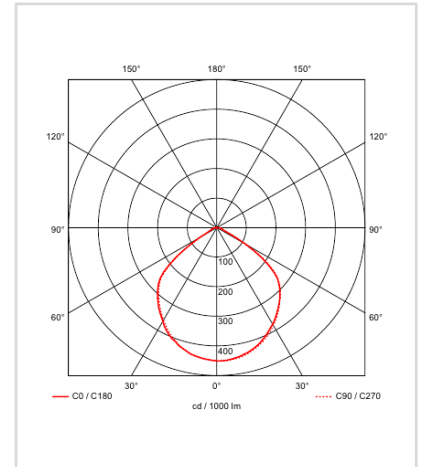

LED

Manufacturer - Epistar

175

90

White

Light Distribution

Description

Dimension - Ø175×H90mm
 Cut Out - Ø150mm
 Power Consumption - 30W
 Luminous Flux - 2,325lm
 Luminous Efficacy - 77.5lm/W
 Material - Body: Aluminum / Cover: Polycarbonate
 Beam Angle - 77°
 Color Temperature - ■ 3000K ■ 4000K ■ 5000K
 CRI - Ra >85
 Life Time - 55,000hrs
 Control - Switchable / TRIAC / Wireless Dimmable

SMPS

Manufacturer - CG Lighting
 SMPS Type - External
 Dimension - W130×D43×H28mm
 Power Consumption - 30W
 Input Voltage - AC 100-240V / 50~60Hz
 Output Voltage - DC 36V / 720mA
 Control - Switchable

LED

Manufacturer - LG Innotek
 Package Series - LG 3030

226

90

Light Distribution

White

Description

Dimension - Ø226×H90mm
 Cut Out - Ø200mm
 Power Consumption - 50W
 Luminous Flux - 3,717lm
 Luminous Efficacy - 74lm/W
 Material - Body: Aluminum / Cover: Polycarbonate
 Beam Angle - 84°
 Color Temperature - ■ 3000K ■ 4000K ■ 5000K
 CRI - Ra >85
 Life Time - 55,000hrs
 Control - Switchable / TRIAC / Wireless Dimmable

Light Distribution

White

Description

Dimension - W120×D120×H45mm
 Cut Out - 100×100mm
 Power Consumption - 7W
 Luminous Flux - 610lm
 Luminous Efficacy - 87lm/W
 Material - Body: Polycarbonate / Cover: Polycarbonate
 Beam Angle - 80°
 Color Temperature - 3000K 4000K 5000K
 CRI - Ra >80
 Life Time - 55,000hrs
 Control - Switchable / TRIAC / Wireless Dimmable