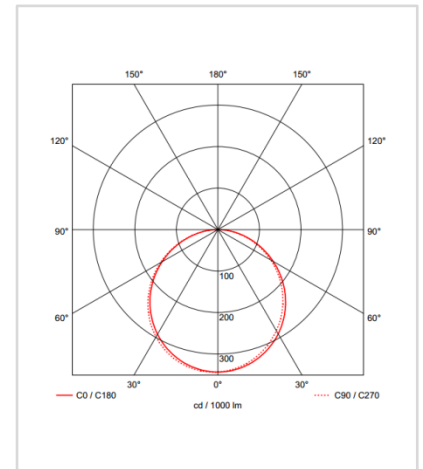

Light Distribution

Description

Dimension - W1,215×D170×H12mm
Cut Out - SMPS Hole (W260×D82mm)
Power Consumption - 40W
Luminous Flux - 4,259lm
Luminous Efficacy - 106lm/W
Material - Body: AL / Cover: Polycarbonate
Beam Angle - 120°
Color Temperature - ■ 4000K ■ 6500K
CRI - Ra >80
Life Time - 50,000hrs
Control - Switchable

LED

Manufacturer - Seoul Semiconductor
Package Series - SMD 5630

SMPS

Manufacturer - Power In
SMPS Type - External
Dimension - W206×D35×H15mm
Power Consumption - 40W
Input Voltage - AC 220-240V / 50-60Hz
Output Voltage - DC 165V / 260mA
Control - Switchable
Features - Flicker Free