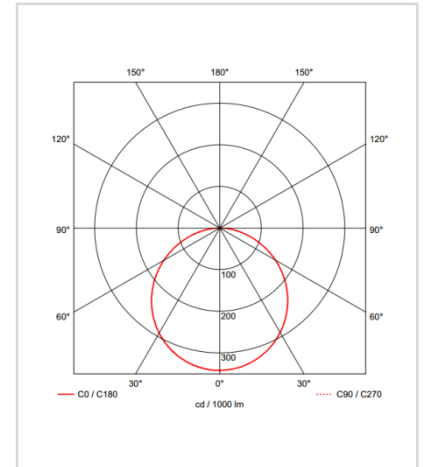

■ White

■ Light Distribution

■ Description

Dimension - W1,215×D170×H12mm
 Cut Out - SMPS Hole (W260×D82mm)
 Power Consumption - 45W
 Luminous Flux - 4,185lm
 Luminous Efficacy - 93lm/W
 Material - Body: AL / Cover: Polycarbonate
 Beam Angle - 120°
 Color Temperature - 3000~6500K Color Changeable
 CRI - Ra >80
 Life Time - 50,000hrs
 Control - Wireless Dimmable