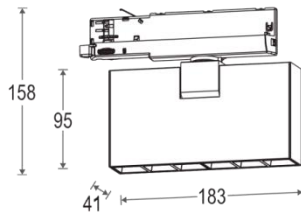

Light Distribution

Description

Dimension(mm) W183×D41xH158mm
Power Consumption(W) 20W
Input Voltage(V) AC 220~240V 50~60Hz
Output Voltage(V) DC 24V / 500mA
Material AL
Beam Angle(°) 15° / 35°
Color Temperature - ■ 2700K ■ 3000K ■ 4000K
Control Switchable / TRIAC Dimmable
1~10V Dimmable / DALI Dimmable
Body Color ● Black ● White