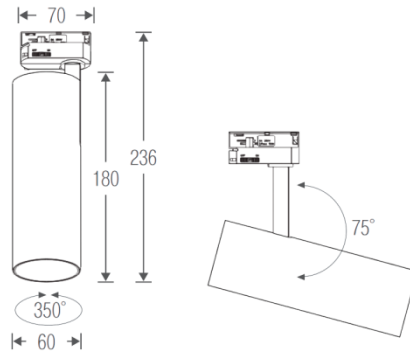

■ White ■ Black