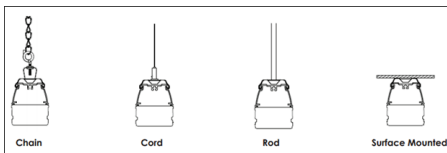

Light Distribution

■ White ■ Black

Description

Dimension - L1,518xW72.3xH78.8mm

Power Consumption - 50W

Luminous Flux - 8,000lm

Luminous Efficacy - 160lm/W

Material - Trim & Heat sink : Steel, Cover: PC

Beam Angle - 30° / 60° / 90° / 120° / Double Asymmetric / L/R Asymmetric

Color Temperature - ■ 3000K ■ 4000K ■ 5000K ■ 6000K

CRI - Ra 80

Life Time - 50,000hrs

Control - Switchable / 1-10 DALI

LED

Manufacturer - Epistar

Package Series - SMD 2835

SMPS

SMPS Type - Internal

PF - 0.90

Input Voltage - AC 220~240V / 60Hz