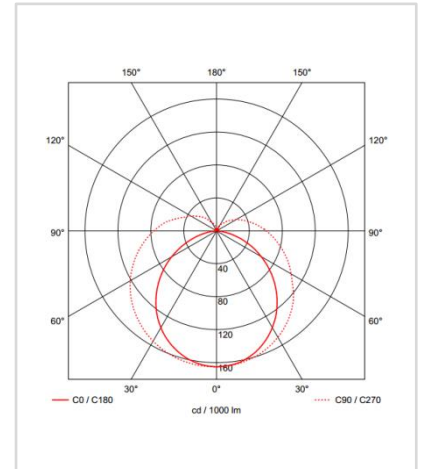

■ Light Distribution

■ SMPS

SMPS Type - Internal
Input Voltage - AC 220-240V / 50-60Hz
Operating Voltage - DC 50-75V / 230mA
Control - Switchable / TRIAC Dimmable