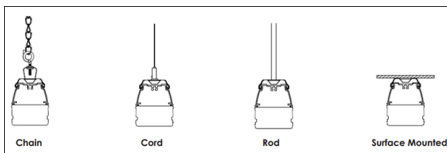

Light Distribution

White Black

Description

Dimension - L3,018xW72.3xH78.8mm

Power Consumption - 140W

Luminous Flux - 22,400lm

Luminous Efficacy - 160lm/W

Material - Trim & Heat sink : Steel, Cover: PC