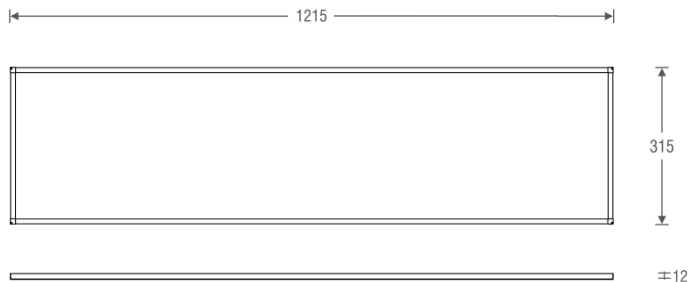

■ White

■ Description

Dimension - W1,215×D315×H12mm
Cut Out - SMPS Hole (W260×D82mm)
Power Consumption - 45W
Luminous Flux - 4,185lm
Luminous Efficacy - 93lm/W
Material - Body: AL / Cover: Polycarbonate
Beam Angle - 120°
Color Temperature - 3000~6500K Color Changeable
CRI - Ra >80
Life Time - 50,000hrs
Control - Wireless Dimmable

■ LED

Manufacturer - Seoul Semiconductor
Package Series - SMD 3528