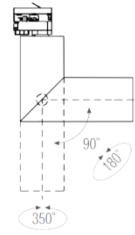

Light Distribution

■ White ■ Black

Description

Dimension - Ø72×D72×H281mm / 원통길이(H229mm)
Power Consumption - 22W
Luminous Flux - 1,800lm
Luminous Efficacy - 90lm/W
Material - Body: Aluminum / Cover: Tempered Glass
Beam Angle - 16° / 30° / 50°
Color Temperature - ■ 3000K ■ 4000K ■ 5000K
CRI - Ra >80
Life Time - 50,000hrs
Control - Switchable

LED

Manufacturer - Lumileds
Package Series - 1204

SMPS

Manufacturer - 해외인증품
SMPS Type - Internal
Input Voltage - AC 220-240V / 50-60Hz
Operating Voltage - DC 35V / 550mA