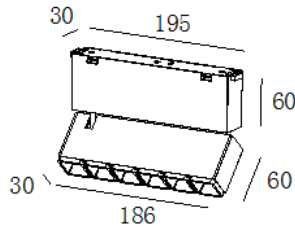

■ Sand Black ■ Sand White

Description

Dimension – W186×D30×H130mm
Power Consumption - 2W×6
Luminous Flux - 756lm
Luminous Efficacy - 63lm/W
Input Voltage - DC 24V
Output Voltage - DC 2-22V / 500mA
Material - Body: Aluminum
Beam Angle - 8° / 24°
Color Temperature - ■ 3000K ■ 4000K ■ 6000K
CRI - Ra >80
Life Time - 50,000hrs
Control - Switchable

LED

Manufacturer - CREE
Package Series – XP-E2

Light Distribution