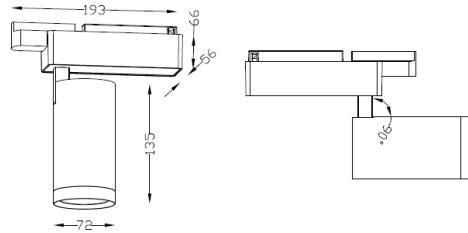

■ White ■ Black