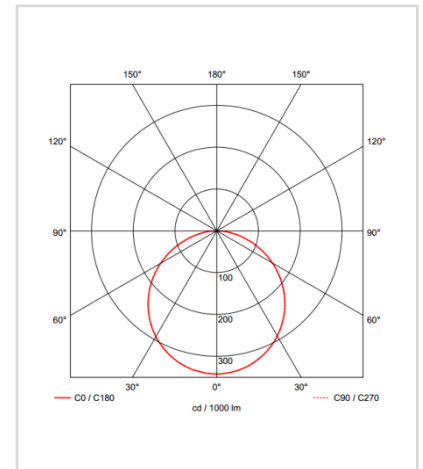

■ Light Distribution

■ SMPS

Manufacturer - (주)씨지라이팅
SMPS Type - External
Dimension - W110×D42×H25mm
Power Consumption - 24W
Input Voltage - AC 220~240V / 50~60Hz
Output Voltage - DC 36V / 560mA
Control - Wireless Dimmable