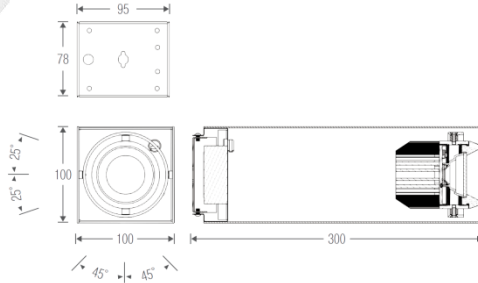

■ White ■ Gray ■ Black