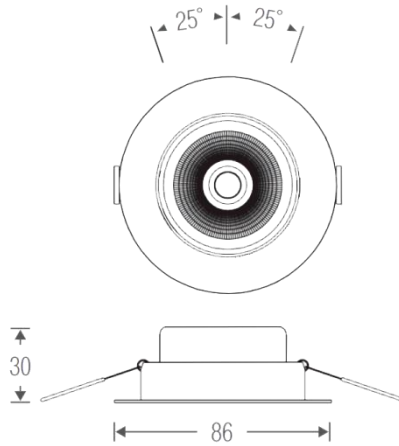

■ White ■ Gray ■ Black

Light Distribution

Description

Dimension - W220×D120×H36mm
 Cut Out - Ø95mm×2
 Power Consumption - 7W×2
 Luminous Flux - 1,081lm
 Luminous Efficacy - 77.2lm/W
 Material - Body: Aluminum / Cover: Tempered Glass
 Beam Angle - 65°
 Color Temperature - ■ 3000K ■ 6000K
 CRI - Ra >80
 Life Time - 35,000hrs
 Control - Switchable

■ White ■ Black

Light Distribution

Description

Dimension - W170×D170×H153mm
 Cut Out - 150×150mm
 Power Consumption - 30W
 Luminous Flux - 2,188lm
 Luminous Efficacy - 78lm/W
 Material - Body: Aluminum / Cover: Tempered Glass
 Beam Angle - 24° / 32° / 50°
 Color Temperature - ■ 3000K ■ 4000K ■ 5000K
 CRI - Ra >80
 Life Time - 35,000hrs
 Control - Switchable / TRIAC Dimmable

■ White ■ Black

Light Distribution

Description

Dimension - W310×D170×H153mm
 Cut Out - 285×150mm
 Power Consumption - 30W×2
 Luminous Flux - 4,483lm
 Luminous Efficacy - 80lm/W
 Material - Body: Aluminum / Cover: Tempered Glass
 Beam Angle - 24° / 32° / 50°
 Color Temperature - ■ 3000K ■ 4000K ■ 5000K
 CRI - Ra >80
 Life Time - 35,000hrs
 Control - Switchable / TRIAC Dimmable

Light Distribution

■ White ■ Gray ■ Black

Description

Dimension - Ø86×H30mm
 Cut Out - Ø75mm
 Power Consumption - 7W
 Luminous Flux - 604.8lm
 Luminous Efficacy - 86.4lm/W
 Material - Body: Aluminum
 Beam Angle - 15° / 24° / 38°
 Color Temperature - ■ 3000K ■ 6000K
 CRI - Ra >80
 Life Time - 35,000hrs
 Control - Switchable / TRIAC / Wireless Dimmable