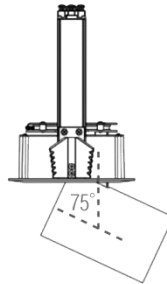

Light Distribution

■ White ■ Gray ■ Black

Description

Dimension - Ø165×H230mm
 Cut Out - Ø150mm
 Power Consumption - 30W
 Luminous Flux - 2,500lm / 2,800lm
 Luminous Efficacy - 84lm/W / 94lm/W
 Material - Body: Aluminum / Cover: Polycarbonate
 Beam Angle - 15°/ 24°/ 40°
 Color Temperature - ■ 3000K ■ 4000K ■ 5000K
 CRI - Ra >80
 Life Time - 30,000hrs