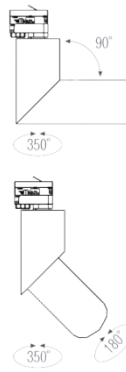

Light Distribution

■ White ■ Black

Description

Dimension - Ø72×D72×H281mm / 원통길이(H229mm)
Power Consumption - 22W
Luminous Flux - 1,800lm
Luminous Efficacy - 90lm/W
Material - Body: Aluminum / Cover: Tempered Glass
Beam Angle - 16° / 30° / 50°
Color Temperature - ■ 3000K ■ 4000K ■ 5000K
CRI - Ra >80
Life Time - 50,000hrs
Control - Switchable

LED

Manufacturer - Lumileds
Package Series - 1204

SMPS

Manufacturer - 해외인증품
SMPS Type - Internal
Input Voltage - AC 220-240V / 50-60Hz
Operating Voltage - DC 35V / 550mA