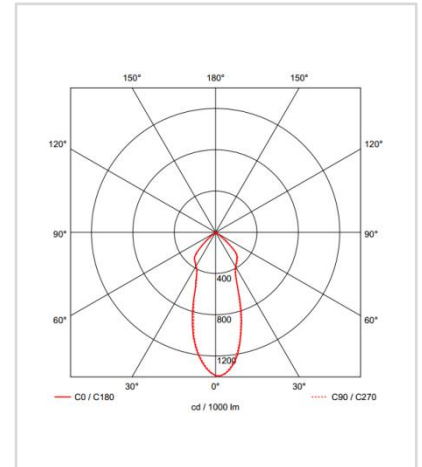

■ White ■ Black

Light Distribution

Description

Dimension - W170×D170×H153mm
 Cut Out - 150×150mm
 Power Consumption - 30W
 Luminous Flux - 2,188lm
 Luminous Efficacy - 78lm/W
 Material - Body: Aluminum / Cover: Tempered Glass
 Beam Angle - 24° / 32° / 50°
 Color Temperature - ■ 3000K ■ 4000K ■ 5000K
 CRI - Ra >80
 Life Time - 35,000hrs
 Control - Switchable / TRIAC Dimmable

■ White ■ Black

Light Distribution

Description

Dimension - W310×D170×H153mm
 Cut Out - 285×150mm
 Power Consumption - 30W×2
 Luminous Flux - 4,483lm
 Luminous Efficacy - 80lm/W
 Material - Body: Aluminum / Cover: Tempered Glass
 Beam Angle - 24° / 32° / 50°
 Color Temperature - ■ 3000K ■ 4000K ■ 5000K
 CRI - Ra >80
 Life Time - 35,000hrs
 Control - Switchable / TRIAC Dimmable

Light Distribution

■ White ■ Gray ■ Black

Description

Dimension - Ø86×H30mm
 Cut Out - Ø75mm
 Power Consumption - 7W
 Luminous Flux - 604.8lm
 Luminous Efficacy - 86.4lm/W
 Material - Body: Aluminum
 Beam Angle - 15° / 24° / 38°
 Color Temperature - ■ 3000K ■ 6000K
 CRI - Ra >80
 Life Time - 35,000hrs
 Control - Switchable / TRIAC / Wireless Dimmable