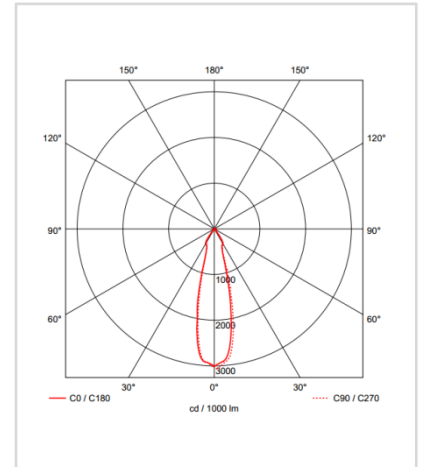

LED

Manufacturer - Epistar
 Package Series - LT-WFRS0806-X10

SMPS

Manufacturer - CG Lighting
 SMPS Type - External
 Dimension - W80×D36×H23mm
 Power Consumption - 10W
 Input Voltage - AC 100-240V / 50-60Hz
 Output Voltage - DC 34V / 300mA
 Control - Switchable

260

55

White

Light Distribution

Description

Dimension - Ø226×H55mm
 Cut Out - Ø210mm
 Power Consumption - 20W
 Luminous Flux - 1,808lm
 Luminous Efficacy - 90.4lm/W
 Material - Body: Polycarbonate / Cover: Polycarbonate
 Beam Angle - 92°
 Color Temperature - 3000K 4000K 5000K 6000K
 CRI - Ra >80
 Life Time - 55,000hrs
 Control - Switchable / TRIAC / Wireless Dimmable

LED

Manufacturer - Epistar

175

90

White

Light Distribution

Description

Dimension - Ø175×H90mm
 Cut Out - Ø150mm
 Power Consumption - 30W
 Luminous Flux - 2,325lm
 Luminous Efficacy - 77.5lm/W
 Material - Body: Aluminum / Cover: Polycarbonate
 Beam Angle - 77°
 Color Temperature - ■ 3000K ■ 4000K ■ 5000K
 CRI - Ra >85
 Life Time - 55,000hrs
 Control - Switchable / TRIAC / Wireless Dimmable

■ White ■ Gray ■ Black

Light Distribution

Description

Dimension - Ø230×H241mm
 Cut Out - Ø200mm
 Power Consumption - 100W
 Luminous Flux - 8,430lm
 Luminous Efficacy - 84.3lm/W
 Material - Body: Aluminum / Cover: Polycarbonate
 Beam Angle - 11° / 27° / 60°
 Color Temperature - ■ 3000K ■ 4000K ■ 5000K
 CRI - Ra >80
 Life Time - 35,000hrs
 Control - Switchable / TRIAC / Wireless Dimmable