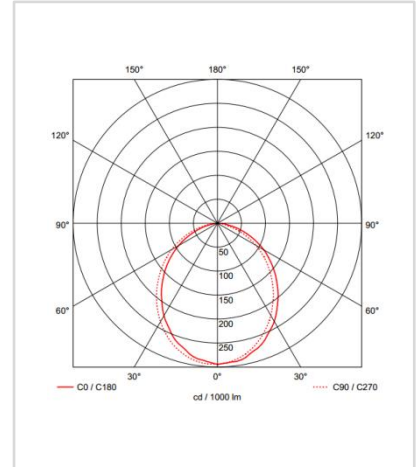

Light Distribution

Description

Dimension - Ø175×H45mm
Cut Out - Ø150mm
Power Consumption - 15W
Luminous Flux - 1,350lm
Luminous Efficacy - 90lm/W
Material - Body: Polycarbonate / Cover: Polycarbonate
Beam Angle - 109°
Color Temperature - 3000~6500K Color changeable
CRI - Ra >80
Life Time - 55,000hrs
Control - Switchable / Wireless Dimmable

LED

Manufacturer - Epistar
Package Series - LT-DRT0804-WTC

SMPS

Manufacturer - CG Lighting
SMPS Type - External
Dimension - W132×D45×H25mm
Power Consumption - 15W
Input Voltage - AC 220-240V / 50-60Hz
Output Voltage - DC 30V / 350mA
Control - Wireless Dimmable