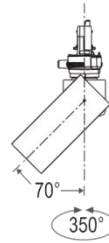

Light Distribution

Description

Dimension(mm) W183×D41xH158mm
Power Consumption(W) 20W
Input Voltage(V) AC 220~240V 50~60Hz
Output Voltage(V) DC 24V / 500mA
Material AL
Beam Angle(°) 15° / 35°
Color Temperature - ■ 2700K ■ 3000K ■ 4000K
Control Switchable / TRIAC Dimmable
1~10V Dimmable / DALI Dimmable
Body Color ● Black ● White