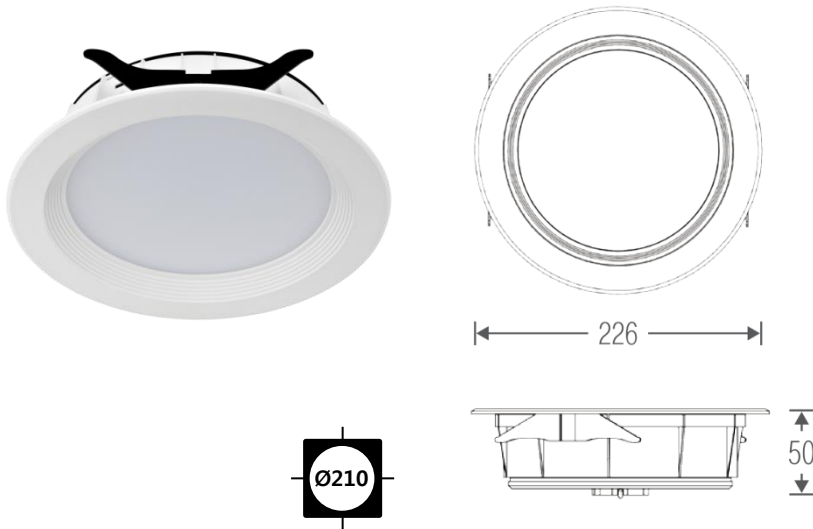

■ White

■ Light Distribution

■ Description

Dimension - Ø226×H45mm
 Cut Out - Ø210mm
 Power Consumption - 30W
 Luminous Flux - 2,705lm
 Luminous Efficacy - 90lm/W
 Material - Body: Polycarbonate / Cover: Polycarbonate
 Beam Angle - 109°
 Color Temperature - 3000~6500K Color changeable
 CRI - Ra >80
 Life Time - 55,000hrs
 Control - Switchable / Wireless Dimmable