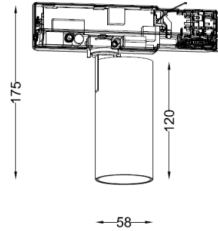

■ White

■ Light Distribution

■ Description

Dimension – Ø58×H175mm / 원통길이(H120mm)
Power Consumption - 20W
Luminous Flux – 1,699lm
Luminous Efficacy - 85lm/W
Input Voltage - AC 220V / 50-60Hz
Operating Voltage - DC 34.7V / 500mA
Material - Body: Aluminum / Cover: Tempered Glass
Beam Angle - 15°
Color Temperature - ■ 3000K
CRI - Ra >80
Life Time - 50,000hrs
Control - Switchable

■ LED

Manufacturer - Osram
Package Series - GW KAFJB5.EM

■ SMPS

SMPS Type - Internal
Input Voltage - AC 220-240V / 50-60Hz
Output Voltage - DC 34.7V / 500mA