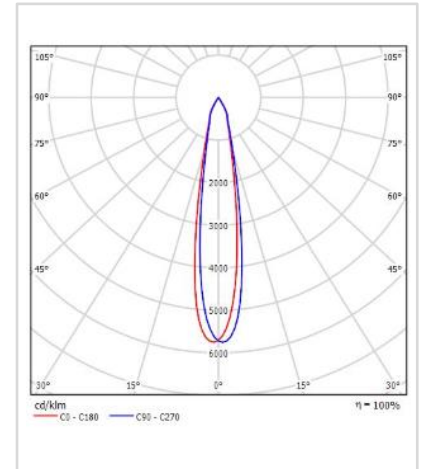

■ Description

Dimension - $\varnothing 72 \times H220\text{mm}$ / 원통길이(H155mm)
 Power Consumption - 32W
 Luminous Flux - 2,034lm
 Luminous Efficacy - 64lm/W
 Input Voltage - AC 220V / 50-60Hz
 Operating Voltage - DC 34.7V / 800mA
 Material - Body: Aluminum / Cover: Tempered Glass
 Beam Angle - 15° / 60° (24° guider / 33° guider)
 Color Temperature - ■ 3000K
 CRI - Ra >90
 Life Time - 50,000hrs
 Control - Switchable