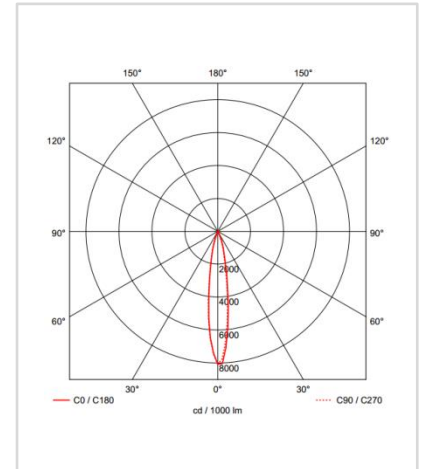

Light Distribution

● Glare / Non Glare
● Honeycomb

SMPS

Manufacturer - Osram
SMPS Type - External
Dimension - W115×D45×H25mm
Power Consumption - 8W
Input Voltage - AC 220-240V / 50-60Hz
Output Voltage - DC 21-42V / 180mA
Control - Switchable