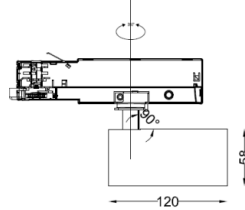

Light Distribution

■ White

Description

Dimension - $\varnothing 58 \times H175\text{mm}$ / 원통길이(H120mm)
Power Consumption - 20W
Luminous Flux - 1,796lm
Luminous Efficacy - 90lm/W
Input Voltage - AC 220V / 50-60Hz
Operating Voltage - DC 34.7V / 500mA
Material - Body: Aluminum / Cover: Tempered Glass
Beam Angle - 22° / 33° / 50°
Color Temperature - ■ 3000K
CRI - Ra >80
Life Time - 50,000hrs
Control - Switchable

LED

Manufacturer - Citizen
Package Series - CLU028-1204C4

SMPS

SMPS Type - Internal
Input Voltage - AC 220-240V / 50-60Hz
Output Voltage - DC 34.7V / 500mA