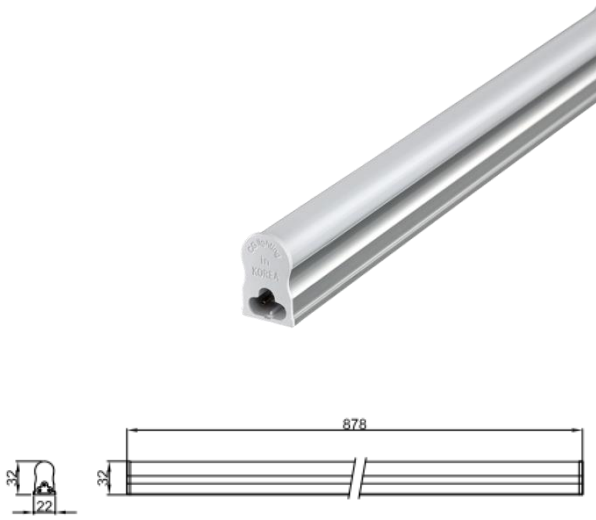

■ White

■ Description

Dimension - W878×D22×H32mm
Power Consumption - 11W
Luminous Flux - 935lm
Luminous Efficacy - 85lm/W
Material - Body: Aluminum / Cover: Polycarbonate
Beam Angle - 120°
Color Temperature - ■ 3000K ■ 4000K ■ 6000K ■ RGB
CRI - Ra >80
Life Time - 30,000hrs
Control - Switchable / TRIAC Dimmable
Remark - 최대 연결개수 10ea

■ LED

Manufacturer - Sanan
Package Series - SMD2835