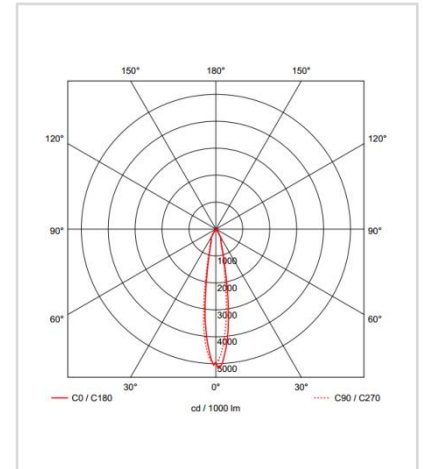

Description

Dimension - Ø72×D74×H266mm / 원통길이(H210mm)
 Power Consumption - 20W
 Luminous Flux - 1,760lm
 Luminous Efficacy - 88lm/W
 Material - Body: Aluminum / Cover: Tempered Glass
 Beam Angle - 15° / 22° / 33°
 Color Temperature - ■ 3000K ■ 6000K
 CRI - Ra >80
 Life Time - 50,000hrs
 Control - Switchable

Description

Dimension - $\varnothing 72 \times D72 \times H281$ mm / 원통길이(H229mm)
 Power Consumption - 15W
 Luminous Flux - 1,350lm
 Luminous Efficacy - 90lm/W
 Material - Body: Aluminum / Cover: Tempered Glass
 Beam Angle - 15° / 24° / 33°
 Color Temperature - ■ 3000K ■ 4000K ■ 5000K
 CRI - Ra >80
 Life Time - 50,000hrs
 Control - Switchable