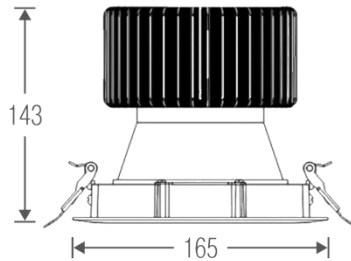

Light Distribution

White Gray Black

Description

Dimension - Ø165×H143mm
Cut Out - Ø155mm
Power Consumption - 40W
Luminous Flux - 3,078lm
Luminous Efficacy - 75.2lm/W
Material - Body: Aluminum / Cover: Polycarbonate
Beam Angle - 15°/ 38°/ 45°
Color Temperature - 3000K 4000K 5000K
CRI - Ra >80
Life Time - 35,000hrs
Control - Switchable / TRIAC / Wireless Dimmable

SMPS

Manufacturer - Osram
SMPS Type - External
Dimension - W97×D43×H29.5mm
Power Consumption - 40W
Input Voltage - AC 100-240V / 50-60Hz
Output Voltage - DC 25-42V / 1050mA
Control - Switchable

LED

Manufacturer - Lumileds
Package Series - 1208