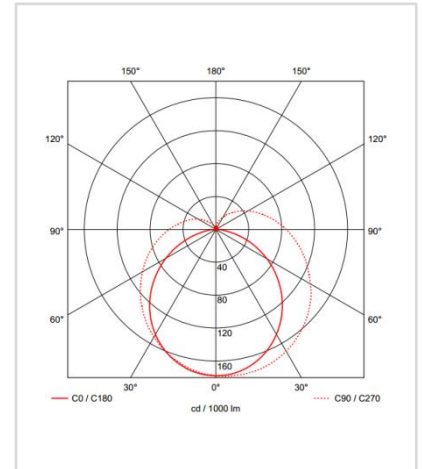

■ Light Distribution

■ SMPS

SMPS Type - Internal
Input Voltage - AC 220-240V / 50-60Hz
Operating Voltage - DC 50-75V / 230mA
Control - Switchable / TRIAC Dimmable