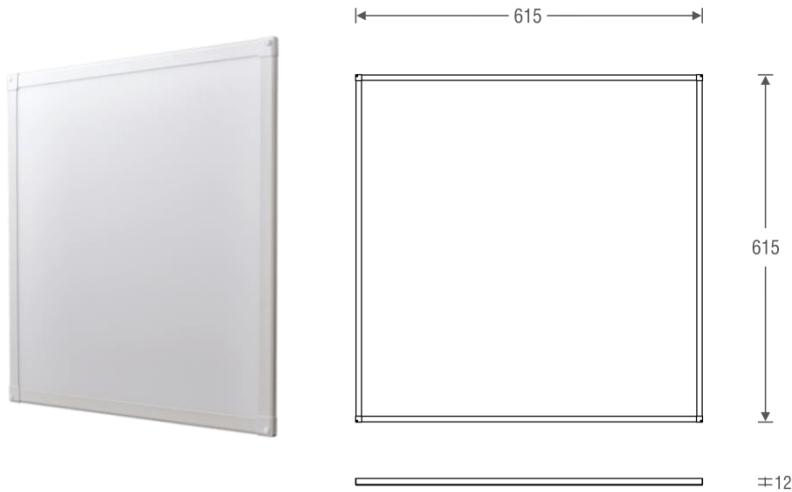

■ White

Light Distribution

Description

Dimension - W615×D615×H12mm
Cut Out - SMPS Hole (W260×D82mm)
Power Consumption - 40W
Luminous Flux - 4,638lm
Luminous Efficacy - 109lm/W
Material - Body: AL / Cover: Polycarbonate
Beam Angle - 120°
Color Temperature - ■ 4000K ■ 6500K
CRI - Ra >80
Life Time - 50,000hrs
Control - Switchable

LED

Manufacturer - Seoul Semiconductor
Package Series - SMD 5630

SMPS

Manufacturer - Power In
SMPS Type - External
Dimension - W206×D35×H15mm
Power Consumption - 40W
Input Voltage - AC 220-240V / 50-60Hz
Output Voltage - DC 165V / 260mA
Control - Switchable
Features - Flicker Free