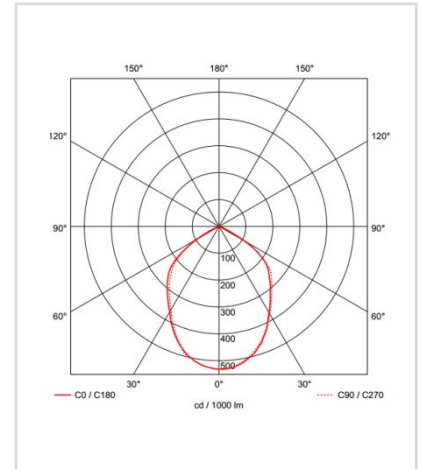

Light Distribution

White

Description

Dimension - W170×D170×H55mm
Cut Out - 150×150mm
Power Consumption - 10W
Luminous Flux - 755lm
Luminous Efficacy - 75.5lm/W
Material - Body: Polycarbonate / Cover: Polycarbonate
Beam Angle - 80°
Color Temperature - ■ 3000K ■ 4000K ■ 5000K
CRI - Ra >80
Life Time - 55,000hrs
Control - Switchable / TRIAC / Wireless Dimmable

SMPS

Manufacturer - CG Lighting
SMPS Type - External
Dimension - W80×D36×H23mm
Power Consumption - 10W
Input Voltage - AC 100-240V / 50-60Hz
Output Voltage - DC 34V / 300mA
Control - Switchable

LED

Manufacturer - Epistar
Package Series - LT-WFRS0806-X10