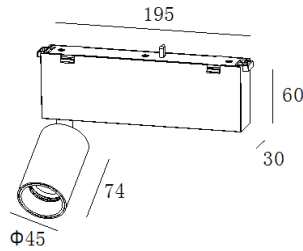

■ Sand Black ■ Sand White

■ Description

Dimension - Ø45×H134mm / 원통길이(H74mm)
Power Consumption - 7W
Luminous Flux - 480lm
Luminous Efficacy - 69lm/W
Input Voltage - DC 24V
Output Voltage - DC 4-22V / 650mA
Material - Body: Aluminum
Beam Angle - 15° / 24° / 35°
Color Temperature - ■ 3000K ■ 4000K ■ 5000K
CRI - Ra >80
Life Time - 50,000hrs
Control - Switchable

■ LED

Manufacturer - CREE
Package Series - CXA 1304

■ Light Distribution