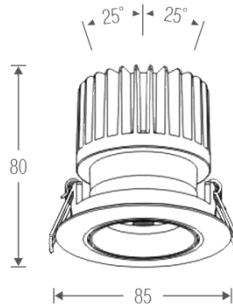

Light Distribution

White

Description

Dimension - W120×D120×H45mm
 Cut Out - 100×100mm
 Power Consumption - 7W
 Luminous Flux - 610lm
 Luminous Efficacy - 87lm/W
 Material - Body: Polycarbonate / Cover: Polycarbonate
 Beam Angle - 80°
 Color Temperature - 3000K 4000K 5000K
 CRI - Ra >80
 Life Time - 55,000hrs
 Control - Switchable / TRIAC / Wireless Dimmable

■ White ■ Gray ■ Black

Light Distribution

Description

Dimension - Ø75×H90mm
 Cut Out - Ø65mm
 Power Consumption - 8W
 Luminous Flux - 420lm
 Luminous Efficacy - 105lm/W
 Material - Body: Aluminum / Cover: Polycarbonate
 Beam Angle - 15° / 24° / 38°
 Color Temperature - ■ 3000K ■ 4000K ■ 6000K
 CRI - Ra >80
 Life Time - 35,000hrs
 Control - Switchable

■ White ■ Gray ■ Black

Light Distribution

Description

Dimension - Ø85×H80mm
 Cut Out - Ø75mm
 Power Consumption - 8W
 Luminous Flux - 609lm
 Luminous Efficacy - 76.2lm/W
 Material - Body: Aluminum / Cover: Polycarbonate
 Beam Angle - 30°
 Color Temperature - ■ 3000K ■ 4000K ■ 6000K
 CRI - Ra >80
 Life Time - 35,000hrs
 Control - Switchable / TRIAC / Wireless Dimmable

■ White ■ Gray ■ Black

Description

Dimension - Ø85×H80mm
 Cut Out - Ø75mm
 Power Consumption - 15W
 Luminous Flux - 1,143lm
 Luminous Efficacy - 76.2lm/W
 Material - Body: Aluminum / Cover: Polycarbonate
 Beam Angle - 30°
 Color Temperature - ■ 3000K ■ 4000K ■ 6000K
 CRI - Ra >80
 Life Time - 35,000hrs
 Control - Switchable / TRIAC / Wireless Dimmable