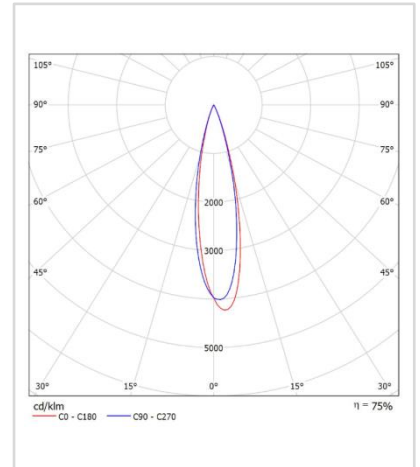

Light Distribution