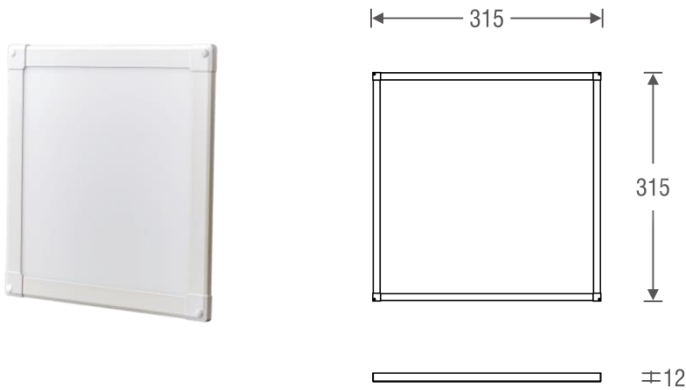

■ White

■ Light Distribution

■ Description

Dimension - W315×D315×H12mm
 Cut Out - SMPS Hole (W172×D85mm)
 Power Consumption - 24W
 Luminous Flux - 2,365lm
 Luminous Efficacy - 95lm/W
 Material - Body: AL / Cover: Polycarbonate
 Beam Angle - 120°
 Color Temperature - 3000~6500K Color Changeable
 CRI - Ra >80
 Life Time - 50,000hrs
 Control - Wireless Dimmable