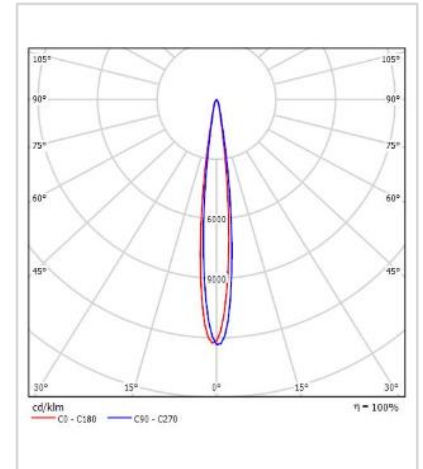

■ Light Distribution

■ Description

Dimension - $\varnothing 72 \times H220\text{mm}$ / 원통길이(H155mm)
Power Consumption - 32W
Luminous Flux - 2,462lm
Luminous Efficacy - 77lm/W
Input Voltage - AC 220V / 50-60Hz
Operating Voltage - DC 34.7V / 800mA
Material - Body: Aluminum / Cover: Tempered Glass
Beam Angle - 10°
Color Temperature - ■ 3000K
CRI - Ra >90
Life Time - 50,000hrs
Control - Switchable

■ LED

Manufacturer - Osram
Package Series - GW KAFJB5.EM

■ SMPS

SMPS Type - Internal
Input Voltage - AC 220-240V / 50-60Hz
Output Voltage - DC 34.7V / 800mA