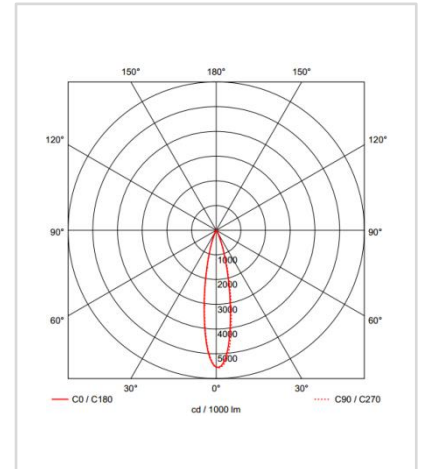

Light Distribution

■ White ■ Black

Description

Dimension - Ø80×D171×H255mm / 원통길이(H147mm)
Power Consumption - 40W
Luminous Flux - 3,096lm
Luminous Efficacy - 86lm/W
Material - Body: Aluminum / Cover: Tempered Glass
Beam Angle - 15° / 24° / 36°
Color Temperature - ■ 3000K ■ 4000K ■ 5000K
CRI - Ra >80
Life Time - 50,000hrs
Control - Switchable

SMPS

Manufacturer - 해외인증품
SMPS Type - External
Input Voltage - AC 220-240V / 50-60Hz
Operating Voltage - DC 25-42V / 1050mA

LED

Manufacturer - Lumileds
Package Series - 1205