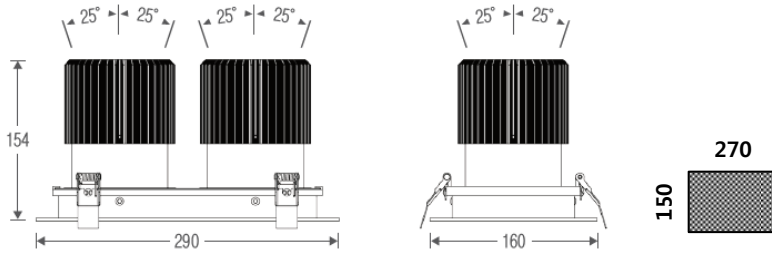

■ White ■ Gray ■ Black

Light Distribution

Description

Dimension - Ø85×H80mm
 Cut Out - Ø75mm
 Power Consumption - 8W
 Luminous Flux - 609lm
 Luminous Efficacy - 76.2lm/W
 Material - Body: Aluminum / Cover: Polycarbonate
 Beam Angle - 30°
 Color Temperature - ■ 3000K ■ 4000K ■ 6000K
 CRI - Ra >80
 Life Time - 35,000hrs
 Control - Switchable / TRIAC / Wireless Dimmable

Light Distribution

■ White ■ Gray ■ Black

Description

Dimension - Ø165×H143mm
 Cut Out - Ø155mm
 Power Consumption - 30W
 Luminous Flux - 2,721lm
 Luminous Efficacy - 77lm/W
 Material - Body: Aluminum / Cover: Polycarbonate
 Beam Angle - 15°/ 38°/ 45°
 Color Temperature - ■ 3000K ■ 4000K ■ 5000K
 CRI - Ra >80
 Life Time - 35,000hrs
 Control - Switchable / TRIAC / Wireless Dimmable

SMPS

Manufacturer - Osram
 SMPS Type - External
 Dimension - W97×D43×H29.5mm
 Power Consumption - 30W
 Input Voltage - AC 220-240V / 50-60Hz
 Output Voltage - DC 23-42V / 700mA
 Control - Switchable

LED

Manufacturer - CREE
 Package Series - 2520

Light Distribution

■ White ■ Gray ■ Black

Description

Dimension - W290×D160×H154mm
 Cut Out - 270×150mm
 Power Consumption - 45W×2
 Luminous Flux - 3,910lm
 Luminous Efficacy - 85lm/W
 Material - Body: Aluminum / Cover: Tempered Glass
 Beam Angle - 15° / 28° / 40°
 Color Temperature - ■ 3000K ■ 4000K ■ 5000K ■ 6000K
 CRI - Ra >90
 Life Time - 35,000hrs
 Control - Switchable / TRIAC / Wireless Dimmable