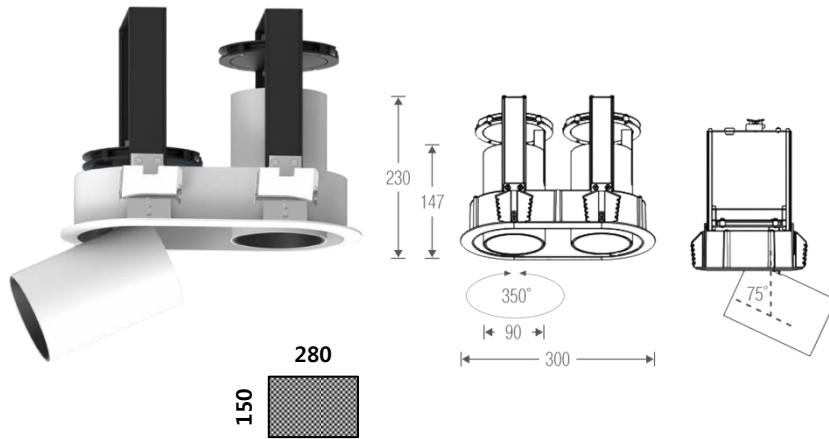

■ White ■ Gray ■ Black

Light Distribution