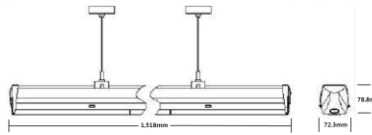

Light Distribution

■ White ■ Black

Description

Dimension - L1,518xW72.3xH78.8mm

Power Consumption - 70W

Luminous Flux - 11,200lm

Luminous Efficacy - 160lm/W

Material - Trim & Heat sink : Steel, Cover: PC

Beam Angle - 30° / 60° / 90° / 120° / Double Asymmetric / L/R Asymmetric

Color Temperature - ■ 3000K ■ 4000K ■ 5000K ■ 6000K

CRI - Ra 80

Life Time - 50,000hrs

Control - Switchable / 1-10 DALI

LED

Manufacturer - Epistar

Package Series - SMD 2835

SMPS

SMPS Type - Internal

PF - 0.90

Input Voltage - AC 220~240V / 60Hz