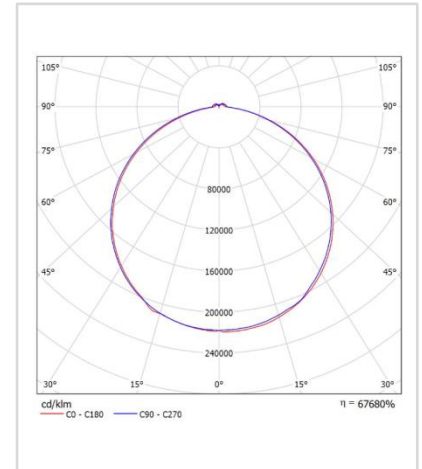

Light Distribution

Description

Dimension – W557×D30×H60mm
Power Consumption - 18W
Luminous Flux - 680lm
Luminous Efficacy - 37lm/W
Input Voltage - DC 24V
Output Voltage - DC 24-42V / 450mA
Material - Body: Aluminum
Beam Angle - 110°
Color Temperature - ■ 3000K ■ 4000K ■ 5000K
CRI - Ra >80
Life Time - 50,000hrs
Control - Switchable

LED

Manufacturer - Bridgelux
Package Series – 2835 0.2W