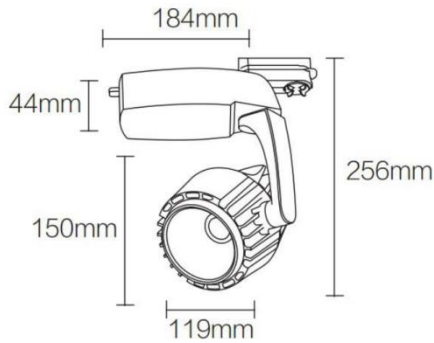

■ White ■ Black