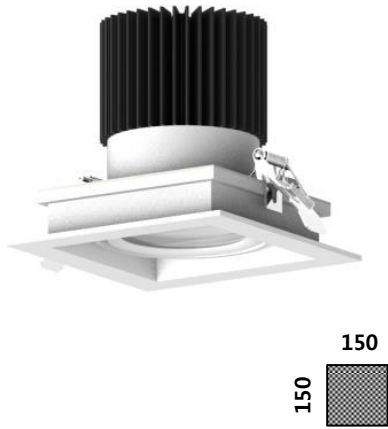

■ White ■ Gray ■ Black

Light Distribution

Description

Dimension - W115×D115×H97mm
 Cut Out - 105×105mm
 Power Consumption - 15W
 Luminous Flux - 1,089lm
 Luminous Efficacy - 72.6lm/W
 Material - Body: Aluminum / Cover: Tempered Glass
 Beam Angle - 15° / 24° / 38°
 Color Temperature - ■ 3000K ■ 4000K ■ 5000K ■ 6000K
 CRI - Ra >80
 Life Time - 35,000hrs
 Control - Switchable / TRIAC / Wireless Dimmable

■ White ■ Gray ■ Black

Light Distribution

Description

Dimension - W130×D130×H130mm
 Cut Out - 115×115mm
 Power Consumption - 20W
 Luminous Flux - 2,290lm
 Luminous Efficacy - 95lm/W
 Material - Body: Aluminum / Cover: Tempered Glass
 Beam Angle - 15° / 28° / 40°
 Color Temperature - ■ 3000K ■ 4000K ■ 5000K ■ 6000K
 CRI - Ra >80
 Life Time - 35,000hrs
 Control - Switchable / TRIAC / Wireless Dimmable

Light Distribution

White
 Gray
 Black

Description

Dimension - W160×D160×H138.5mm
 Cut Out - 150×150mm
 Power Consumption - 30W
 Luminous Flux - 2,400lm
 Luminous Efficacy - 85lm/W
 Material - Body: Aluminum / Cover: Tempered Glass
 Beam Angle - 15° / 28° / 40°
 Color Temperature - ■ 3000K ■ 4000K ■ 5000K ■ 6000K
 CRI - Ra >80
 Life Time - 35,000hrs
 Control - Switchable / TRIAC / Wireless Dimmable