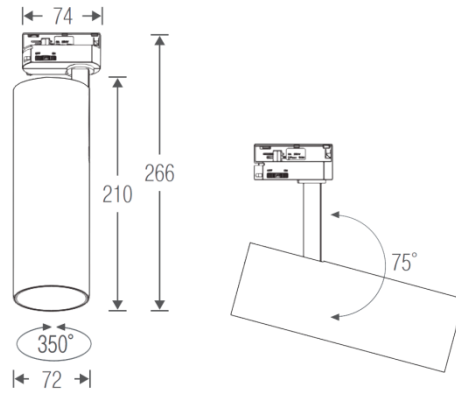

Light Distribution

■ White ■ Black

Description

Dimension - Ø72×D74×H266mm / 원통길이(H210mm)
Power Consumption - 20W
Luminous Flux - 1,760lm
Luminous Efficacy - 88lm/W
Material - Body: Aluminum / Cover: Tempered Glass
Beam Angle - 15° / 22° / 33°
Color Temperature - ■ 3000K ■ 6000K
CRI - Ra >80
Life Time - 50,000hrs
Control - Switchable

SMPS

Manufacturer - 해외인증품
SMPS Type - Internal
Input Voltage - AC 220-240V / 50-60Hz
Operating Voltage - DC 35V / 500mA

LED

Manufacturer - Lumileds
Package Series - 1204