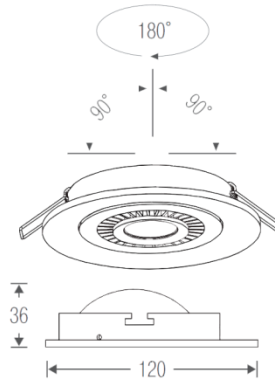

■ White ■ Gray ■ Black

Light Distribution

Description

Dimension - Ø155×H155mm
 Cut Out - Ø145mm
 Power Consumption - 40W
 Luminous Flux - 2,736lm
 Luminous Efficacy - 68.4lm/W
 Material - Body: Aluminum / Cover: Tempered Glass
 Reflector - Glare / Non Glare
 Beam Angle - 15° / 30° / 50°
 Color Temperature - ■ 3000K ■ 4000K ■ 5000K
 CRI - Ra >80
 Life Time - 35,000hrs
 Control - Switchable / TRIAC / Wireless Dimmable

■ White ■ Black

■ Light Distribution

- Glare / Non Glare
- Honeycomb

■ Description

Dimension - Ø85×H97mm
 Cut Out - Ø75mm
 Power Consumption - 15W
 Luminous Flux - 1,106lm
 Luminous Efficacy - 85lm/W
 Material - Body: Aluminum / Cover: Tempered Glass
 Reflector - Glare / Non Glare
 Beam Angle - 15° / 20° / 30°
 Color Temperature - ■ 3000K ■ 4000K ■ 5000K
 CRI - Ra >80
 Life Time - 35,000hrs
 Control - Switchable / TRIAC / Wireless Dimmable

Manufacturer - Lumileds
 Package Series - 1202S

■ White ■ Black

Light Distribution

- Glare / Non Glare
- Honeycomb

Description

Dimension - Ø120×H139mm
 Cut Out - Ø110mm
 Power Consumption - 20W
 Luminous Flux - 1,700lm
 Luminous Efficacy - 85lm/W
 Material - Body: Aluminum / Cover: Tempered Glass
 Reflector - Glare / Non Glare
 Beam Angle - 30°
 Color Temperature - ■ 3000K ■ 4000K ■ 5000K
 CRI - Ra >80
 Life Time - 35,000hrs
 Control - Switchable / TRIAC / Wireless Dimmable

■ White ■ Gray ■ Black

Description

Dimension - Ø120×H36mm
 Cut Out - Ø95mm
 Power Consumption - 7W
 Luminous Flux - 427lm
 Luminous Efficacy - 61lm/W
 Material - Body: Aluminum / Cover: Tempered Glass
 Beam Angle - 75°
 Color Temperature - ■ 3000K ■ 6000K
 CRI - Ra >80
 Life Time - 35,000hrs
 Control - Switchable