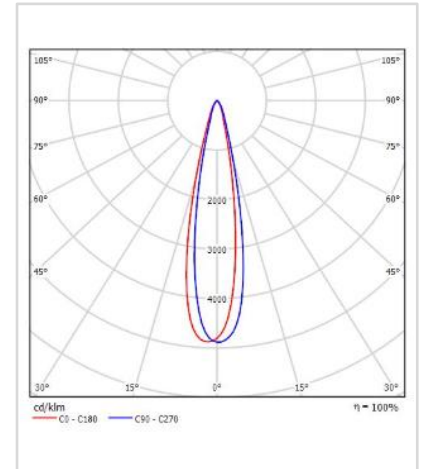

■ Light Distribution

■ Description

Dimension – Ø58×H175mm / 원통길이(H120mm)
Power Consumption - 20W
Luminous Flux – 1,699lm
Luminous Efficacy - 85lm/W
Input Voltage - AC 220V / 50-60Hz
Operating Voltage - DC 34.7V / 500mA
Material - Body: Aluminum / Cover: Tempered Glass
Beam Angle - 15°
Color Temperature - ■ 3000K
CRI - Ra >80
Life Time - 50,000hrs
Control - Switchable

■ LED

Manufacturer - Osram
Package Series - GW KAFJB5.EM

■ SMPS

SMPS Type - Internal
Input Voltage - AC 220-240V / 50-60Hz
Output Voltage - DC 34.7V / 500mA