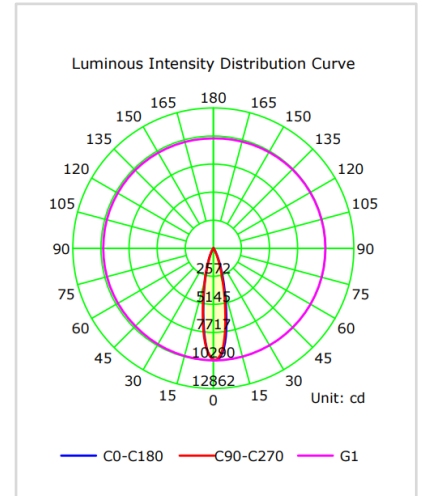

Light Distribution