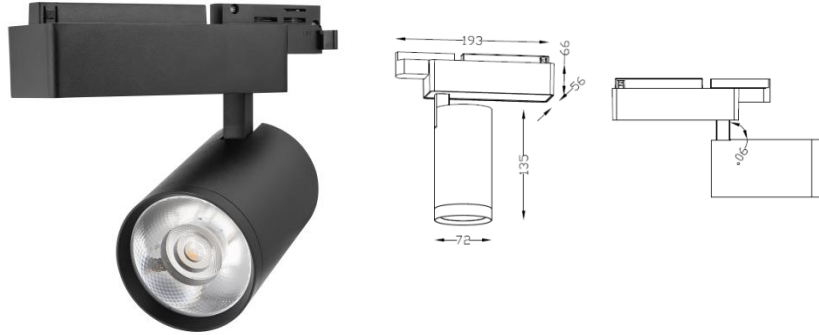

Light Distribution