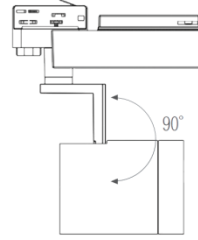

Light Distribution

■ White ■ Black

Description

Dimension - Ø105×H254mm / 원통길이(H139mm)
Power Consumption - 40W
Luminous Flux - 3,160lm
Luminous Efficacy - 80lm/W
Material - Body: Aluminum / Cover: Tempered Glass
Beam Angle - 15° / 24° / 40°
Color Temperature - ■ 3000K ■ 6000K
CRI - Ra >80
Life Time - 50,000hrs
Control - Switchable

SMPS

Manufacturer - 해외인증품
SMPS Type - External
Input Voltage - AC 220-240V / 50-60Hz
Operating Voltage - DC 25-42V / 1050mA

LED

Manufacturer - Lumileds
Package Series - 1205