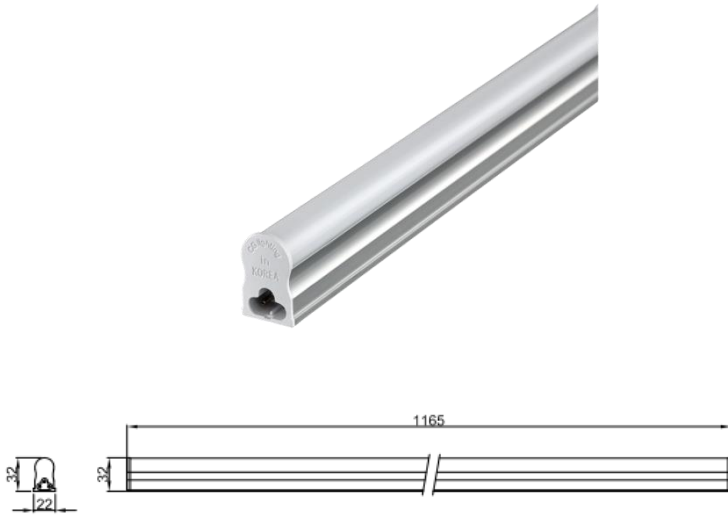

■ White

■ Description

Dimension - W1,165×D22×H32mm
Power Consumption - 18W
Luminous Flux - 1,530lm
Luminous Efficacy - 85lm/W
Material - Body: Aluminum / Cover: Polycarbonate
Beam Angle - 120°
Color Temperature - ■ 3000K ■ 4000K ■ 6000K ■ RGB
CRI - Ra >80
Life Time - 30,000hrs
Control - Switchable / TRIAC Dimmable
Remark - 최대 연결개수 8ea

■ LED

Manufacturer - Sanan
Package Series - SMD2835