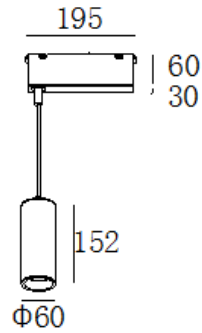

Light Distribution

■ Sand Black ■ Sand White

Description

Dimension - Ø60×H(adjustable)mm / 원통길이(H152mm)
Power Consumption - 7W
Luminous Flux - 564lm
Luminous Efficacy - 70lm/W
Input Voltage - DC 24V
Output Voltage - DC 4-22V / 650mA
Material - Body: Aluminum
Beam Angle - 15° / 24° / 35°
Color Temperature - ■ 3000K ■ 4000K ■ 5000K
CRI - Ra >80
Life Time - 50,000hrs
Control - Switchable

LED

Manufacturer - CREE
Package Series - CXA 1304