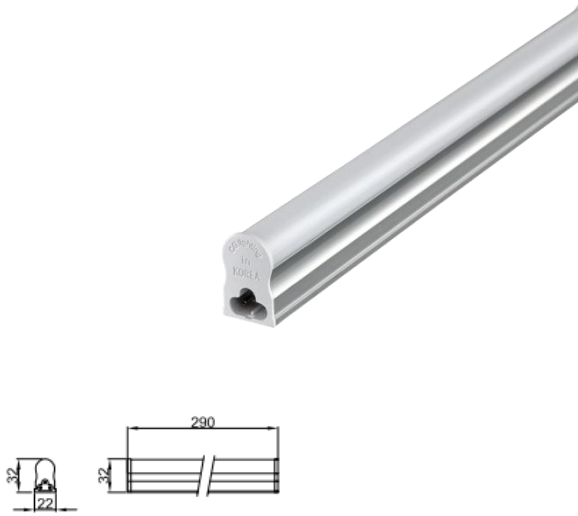

White

Description

Dimension - W290×D22×H32mm
 Power Consumption - 4W
 Luminous Flux - 340lm
 Luminous Efficacy - 85lm/W
 Material - Body: Aluminum / Cover: Polycarbonate
 Beam Angle - 120°
 Color Temperature - ■ 3000K ■ 4000K ■ 6000K ■ RGB
 CRI - Ra >80
 Life Time - 30,000hrs
 Control - Switchable / TRIAC Dimmable
 Remark - 최대 연결개수 30ea