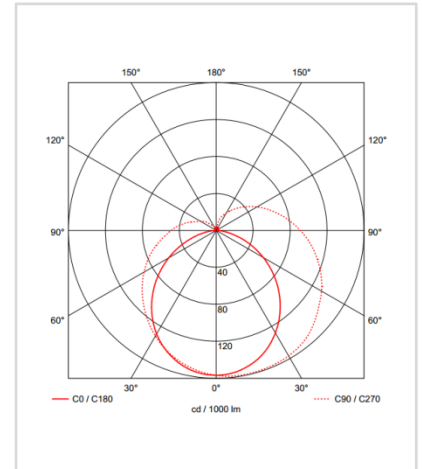

■ Light Distribution

■ SMPS

SMPS Type - Internal
Input Voltage - AC 220-240V / 50-60Hz
Operating Voltage - DC 50-75V / 230mA
Control - Switchable / TRIAC Dimmable