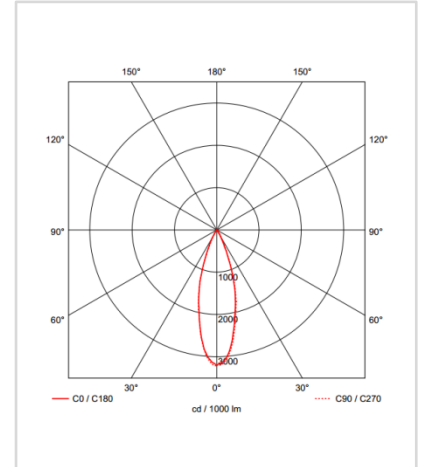

■ White ■ Gray ■ Black

Light Distribution

● Glare / Non Glare
● Honeycomb

Description

Dimension - Ø85×H97mm
 Cut Out - Ø75mm
 Power Consumption - 15W
 Luminous Flux - 958.3lm
 Luminous Efficacy - 63.8lm/W
 Material - Body: Aluminum / Cover: Tempered Glass
 Reflector - Glare / Non Glare
 Beam Angle - 15° / 20° / 30°
 Color Temperature - ■ 3000K ■ 4000K ■ 5000K
 CRI - Ra >80
 Life Time - 35,000hrs
 Control - Switchable / TRIAC / Wireless Dimmable

■ White ■ Gray ■ Black

Light Distribution

● Glare / Non Glare
● Honeycomb

Description

Dimension - Ø120×H124mm
 Cut Out - Ø110mm
 Power Consumption - 20W
 Luminous Flux - 998lm
 Luminous Efficacy - 41.5lm/W
 Material - Body: Aluminum / Cover: Tempered Glass
 Reflector - Glare / Non Glare
 Beam Angle - 16° / 30° / 38°
 Color Temperature - ■ 3000K ■ 4000K ■ 5000K
 CRI - Ra >80
 Life Time - 35,000hrs
 Control - Switchable / TRIAC / Wireless Dimmable