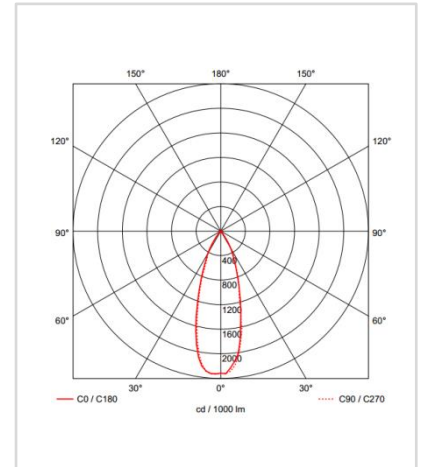

LED

Manufacturer - Epistar
 Package Series - LT-WFRS0806-X10

SMPS

Manufacturer - CG Lighting
 SMPS Type - External
 Dimension - W80×D36×H23mm
 Power Consumption - 10W
 Input Voltage - AC 100-240V / 50-60Hz
 Output Voltage - DC 34V / 300mA
 Control - Switchable

LED

Manufacturer - Epistar

175

90

White

Light Distribution

Description

Dimension - Ø175×H90mm
 Cut Out - Ø150mm
 Power Consumption - 30W
 Luminous Flux - 2,325lm
 Luminous Efficacy - 77.5lm/W
 Material - Body: Aluminum / Cover: Polycarbonate
 Beam Angle - 77°
 Color Temperature - ■ 3000K ■ 4000K ■ 5000K
 CRI - Ra >85
 Life Time - 55,000hrs
 Control - Switchable / TRIAC / Wireless Dimmable

■ White ■ Gray ■ Black

Description

Dimension - Ø85×H80mm
 Cut Out - Ø75mm
 Power Consumption - 15W
 Luminous Flux - 1,143lm
 Luminous Efficacy - 76.2lm/W
 Material - Body: Aluminum / Cover: Polycarbonate
 Beam Angle - 30°
 Color Temperature - ■ 3000K ■ 4000K ■ 6000K
 CRI - Ra >80
 Life Time - 35,000hrs
 Control - Switchable / TRIAC / Wireless Dimmable

Light Distribution

■ White ■ Gray ■ Black

Description

Dimension - Ø105×H110mm
 Cut Out - Ø90mm
 Power Consumption - 20W
 Luminous Flux - 2,290lm
 Luminous Efficacy - 93lm/W
 Material - Body: Aluminum / Cover: Polycarbonate
 Beam Angle - 16°/ 30°/ 60°
 Color Temperature - ■ 3000K ■ 4000K ■ 5000K
 CRI - Ra >80
 Life Time - 35,000hrs
 Control - Switchable / TRIAC / Wireless Dimmable