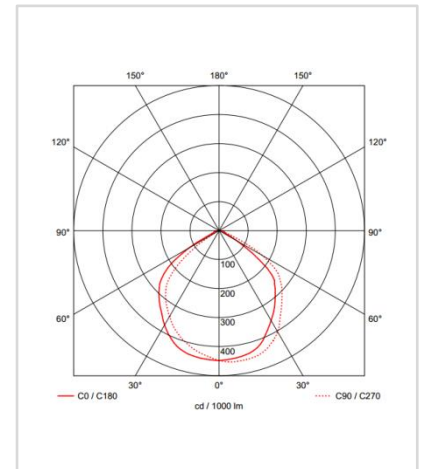

Ø110

White

Light Distribution

Description

Dimension - Ø125×H45mm
Cut Out - Ø110mm
Power Consumption - 7W
Luminous Flux - 611lm
Luminous Efficacy - 87lm/W
Material - Body: Polycarbonate / Cover: Polycarbonate
Beam Angle - 109°
Color Temperature - 3000~6500K Color changeable
CRI - Ra >80
Life Time - 55,000hrs
Control - Switchable / Wireless Dimmable