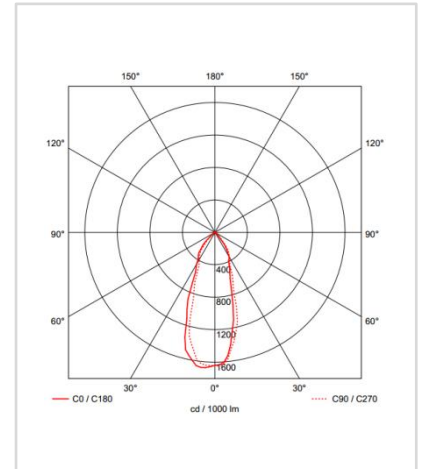

■ White ■ Gray ■ Black

Light Distribution

Description

Dimension - Ø155×H155mm
 Cut Out - Ø145mm
 Power Consumption - 40W
 Luminous Flux - 2,736lm
 Luminous Efficacy - 68.4lm/W
 Material - Body: Aluminum / Cover: Tempered Glass
 Reflector - Glare / Non Glare
 Beam Angle - 15° / 30° / 50°
 Color Temperature - ■ 3000K ■ 4000K ■ 5000K
 CRI - Ra >80
 Life Time - 35,000hrs
 Control - Switchable / TRIAC / Wireless Dimmable

■ White ■ Gray ■ Black

Light Distribution

Description

Dimension - W220×D120×H36mm
 Cut Out - Ø95mm×2
 Power Consumption - 7W×2
 Luminous Flux - 1,081lm
 Luminous Efficacy - 77.2lm/W
 Material - Body: Aluminum / Cover: Tempered Glass
 Beam Angle - 65°
 Color Temperature - ■ 3000K ■ 6000K
 CRI - Ra >80
 Life Time - 35,000hrs
 Control - Switchable

LED

Manufacturer - Epistar
 Package Series - LT-WFRS0803-X07

SMPS

Manufacturer - CG Lighting
 SMPS Type - External
 Dimension - W80×H36×H23mm
 Power Consumption - 7W
 Input Voltage - AC 110-240V / 50-60Hz
 Output Voltage - DC 11V / 550mA
 Control - Switchable

■ White ■ Black

Light Distribution

Description

Dimension - W170×D170×H153mm
 Cut Out - 150×150mm
 Power Consumption - 30W
 Luminous Flux - 2,188lm
 Luminous Efficacy - 78lm/W
 Material - Body: Aluminum / Cover: Tempered Glass
 Beam Angle - 24° / 32° / 50°
 Color Temperature - ■ 3000K ■ 4000K ■ 5000K
 CRI - Ra >80
 Life Time - 35,000hrs
 Control - Switchable / TRIAC Dimmable