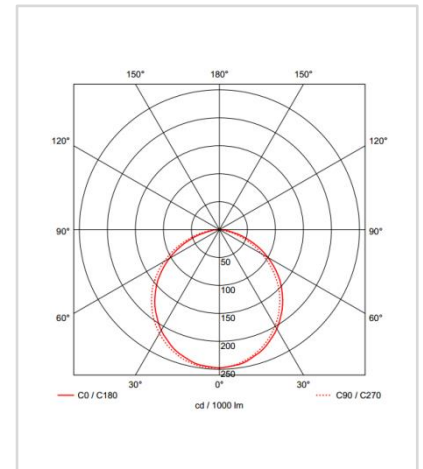

■ White

■ Light Distribution

■ Description

Dimension - Ø226×H45mm
 Cut Out - Ø210mm
 Power Consumption - 30W
 Luminous Flux - 2,705lm
 Luminous Efficacy - 90lm/W
 Material - Body: Polycarbonate / Cover: Polycarbonate
 Beam Angle - 109°
 Color Temperature - 3000~6500K Color changeable
 CRI - Ra >80
 Life Time - 55,000hrs
 Control - Switchable / Wireless Dimmable