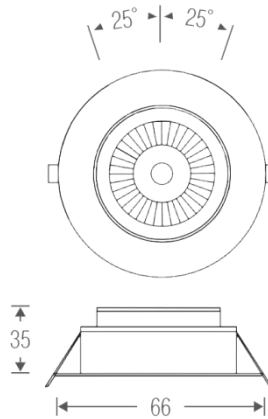

■ White ■ Gray ■ Black

Description

Dimension - Ø66×H35mm
Cut Out - Ø55mm
Power Consumption - 3W
Luminous Flux - 142lm
Luminous Efficacy - 47.3lm/W
Material - Body: Aluminum
Beam Angle - 30°
Color Temperature - ■ 3000K ■ 6000K
CRI - Ra >80
Life Time - 30,000hrs
Control - Switchable / TRIAC Dimmable

LED

Manufacturer - Epistar
Package Series - LT-DD0205-X05