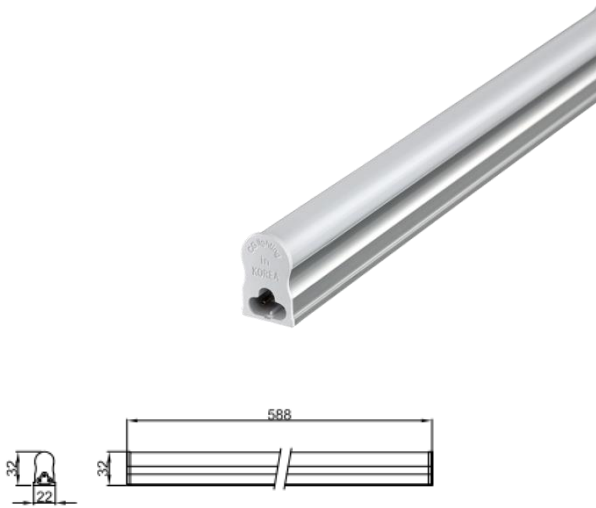

■ White

■ Description

Dimension - W588×D22×H32mm
Power Consumption - 8W
Luminous Flux - 680lm
Luminous Efficacy - 85lm/W
Material - Body: Aluminum / Cover: Polycarbonate
Beam Angle - 120°
Color Temperature - ■ 3000K ■ 4000K ■ 6000K ■ RGB
CRI - Ra >80
Life Time - 30,000hrs
Control - Switchable / TRIAC Dimmable
Remark - 최대 연결개수 15ea

■ LED

Manufacturer - Sanan
Package Series - SMD2835