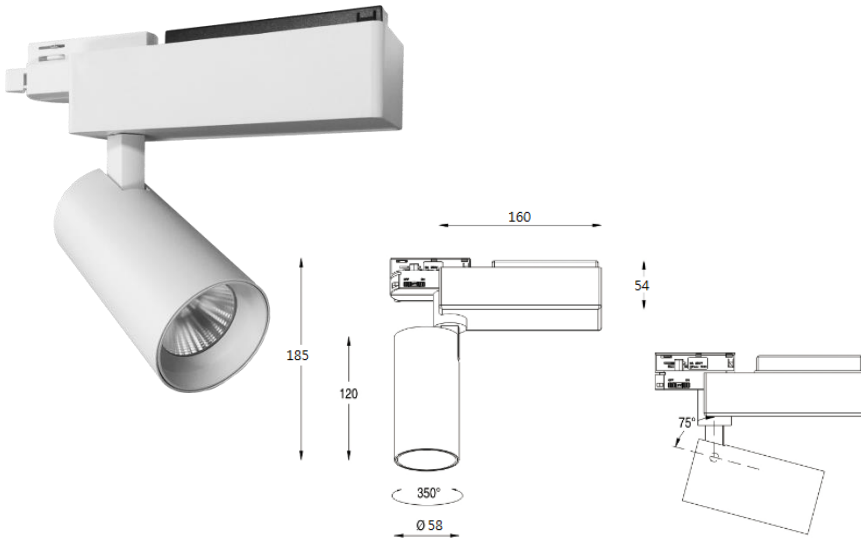

■ White ■ Black

Light Distribution