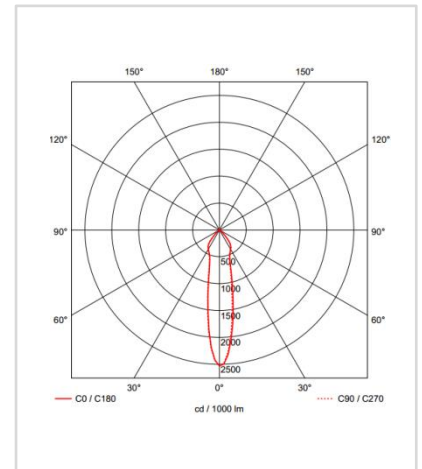

LED

Manufacturer - Epistar
 Package Series - LT-WFRS0806-X10

SMPS

Manufacturer - CG Lighting
 SMPS Type - External
 Dimension - W80×D36×H23mm
 Power Consumption - 10W
 Input Voltage - AC 100-240V / 50-60Hz
 Output Voltage - DC 34V / 300mA
 Control - Switchable

260

55

White

Light Distribution

Description

Dimension - Ø226×H55mm
 Cut Out - Ø210mm
 Power Consumption - 20W
 Luminous Flux - 1,808lm
 Luminous Efficacy - 90.4lm/W
 Material - Body: Polycarbonate / Cover: Polycarbonate
 Beam Angle - 92°
 Color Temperature - 3000K 4000K 5000K 6000K
 CRI - Ra >80
 Life Time - 55,000hrs
 Control - Switchable / TRIAC / Wireless Dimmable

LED

Manufacturer - Epistar

175

90

White

Light Distribution

Description

Dimension - Ø175×H90mm
 Cut Out - Ø150mm
 Power Consumption - 30W
 Luminous Flux - 2,325lm
 Luminous Efficacy - 77.5lm/W
 Material - Body: Aluminum / Cover: Polycarbonate
 Beam Angle - 77°
 Color Temperature - ■ 3000K ■ 4000K ■ 5000K
 CRI - Ra >85
 Life Time - 55,000hrs
 Control - Switchable / TRIAC / Wireless Dimmable

■ White ■ Gray ■ Black

Light Distribution

Description

Dimension - Ø75×H90mm
 Cut Out - Ø65mm
 Power Consumption - 8W
 Luminous Flux - 420lm
 Luminous Efficacy - 105lm/W
 Material - Body: Aluminum / Cover: Polycarbonate
 Beam Angle - 15° / 24° / 38°
 Color Temperature - ■ 3000K ■ 4000K ■ 6000K
 CRI - Ra >80
 Life Time - 35,000hrs
 Control - Switchable