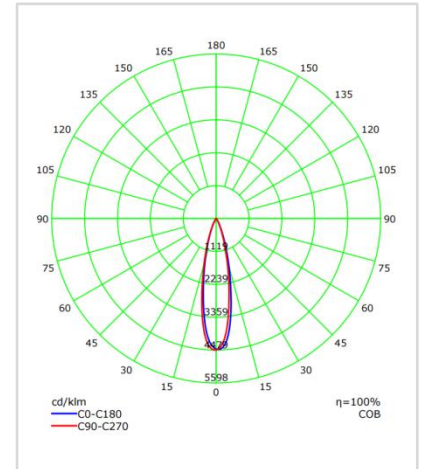

Light Distribution

Description

Dimension – Ø72×H201mm / 원통길이(H135mm)
 Power Consumption - 32W
 Luminous Flux – 2,414lm
 Luminous Efficacy - 75lm/W
 Material - Body: Aluminum / Cover: Tempered Glass
 Beam Angle - 15° / 24° / 38°
 Color Temperature - ■4000K
 CRI - Ra >90
 Life Time - 50,000hrs
 Control - Switchable