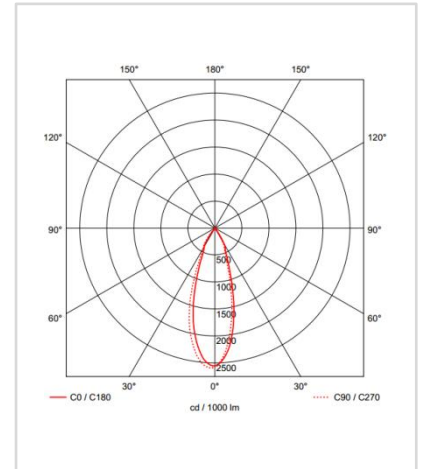

Description

Dimension – $\varnothing 45 \times H110$ mm
 Cut Out – $\varnothing 40$ mm
 Power Consumption - 10W
 Luminous Flux - 510lm
 Luminous Efficacy - 51lm/W
 Material - Body: Aluminum / Cover: Polycarbonate
 Beam Angle - $15^\circ / 24^\circ / 38^\circ$
 Color Temperature - ■ 3000K ■ 4000K ■ 6000K
 CRI - Ra >80
 Life Time - 50,000hrs
 Control - Switchable
 Certifications - KC / RoHS

Description

Dimension - Ø60×D70×H236mm / 원통길이(H180mm)
 Power Consumption - 12W
 Luminous Flux - 1,050lm
 Luminous Efficacy - 88lm/W
 Material - Body: Aluminum / Cover: Tempered Glass
 Beam Angle - 15° / 22° / 33°
 Color Temperature - ■ 3000K ■ 6000K
 CRI - Ra >80
 Life Time - 50,000hrs
 Control - Switchable

Description

Dimension - Ø60×D70×H236mm / 원통길이(H180mm)
 Power Consumption - 15W
 Luminous Flux - 1,320lm
 Luminous Efficacy - 88lm/W
 Material - Body: Aluminum / Cover: Tempered Glass
 Beam Angle - 15° / 22° / 33°
 Color Temperature - ■ 3000K ■ 6000K
 CRI - Ra >80
 Life Time - 50,000hrs
 Control - Switchable