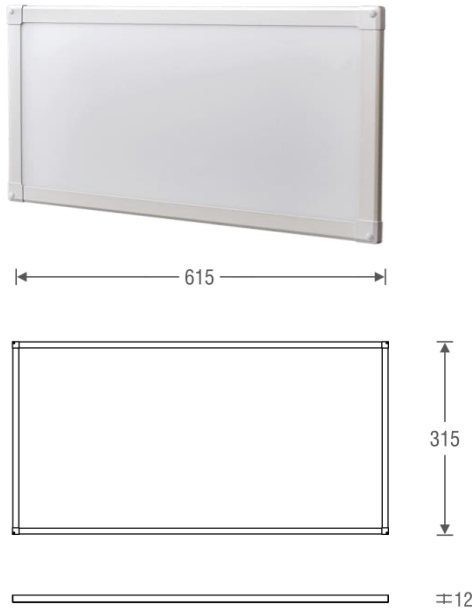

■ White

■ Description

Dimension - W615×D315×H12mm
Cut Out - SMPS Hole (W172×D85mm)
Power Consumption - 24W
Luminous Flux - 2,314lm
Luminous Efficacy - 96lm/W
Material - Body: AL / Cover: Polycarbonate
Beam Angle - 120°
Color Temperature - 3000~6500K Color Changeable
CRI - Ra >80
Life Time - 50,000hrs
Control - Wireless Dimmable

■ LED

Manufacturer - Seoul Semiconductor
Package Series - SMD 3528