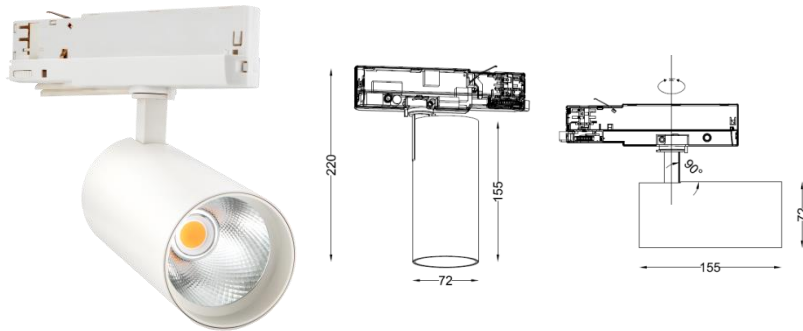

■ White

■ Light Distribution

■ Description

Dimension - $\varnothing 72 \times H220\text{mm}$ / 원통길이(H155mm)
Power Consumption - 32W
Luminous Flux - 2,034lm
Luminous Efficacy - 64lm/W
Input Voltage - AC 220V / 50-60Hz
Operating Voltage - DC 34.7V / 800mA
Material - Body: Aluminum / Cover: Tempered Glass
Beam Angle - 15° / 60° (24° guider / 33° guider)
Color Temperature - ■ 3000K
CRI - Ra >90
Life Time - 50,000hrs
Control - Switchable

■ LED

Manufacturer - Citizen
Package Series - CLU038-1206C4

■ SMPS

SMPS Type - Internal
Input Voltage - AC 220-240V / 50-60Hz
Output Voltage - DC 34.7V / 800mA