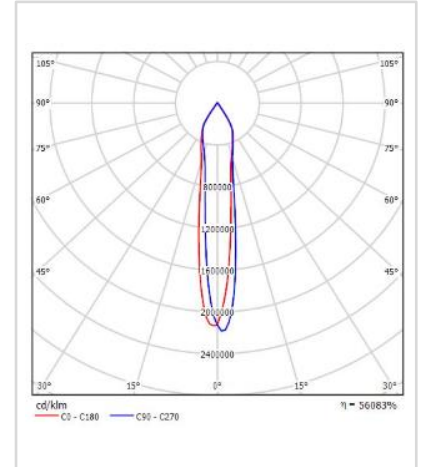

Light Distribution

■ Sand Black ■ Sand White

Description

Dimension - Ø60×H(adjustable)mm / 원통길이(H152mm)
Power Consumption - 7W
Luminous Flux - 564lm
Luminous Efficacy - 70lm/W
Input Voltage - DC 24V
Output Voltage - DC 4-22V / 650mA
Material - Body: Aluminum
Beam Angle - 15° / 24° / 35°
Color Temperature - ■ 3000K ■ 4000K ■ 5000K
CRI - Ra >80
Life Time - 50,000hrs
Control - Switchable

LED

Manufacturer - CREE
Package Series - CXA 1304