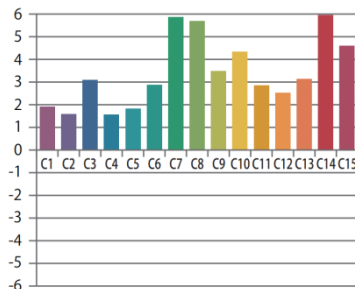

Description

Dimension - Ø72×H135mm
Power Consumption - 32W
Luminous Flux - 2414lm
Luminous Efficacy - 75lm/W
Material - Body: Aluminum / Cover: Tempered Glass
Beam Angle - 15° / 24° / 38°
Color Temperature - 4000K
CRI - Ra >90
Life Time - 50,000hrs
Control - Switchable

Manufacturer - Citizen
Package Series - CLU038-1208C4

Vivid Series Brilliant Type

ΔC*ab Ave (Ref.) 3.2