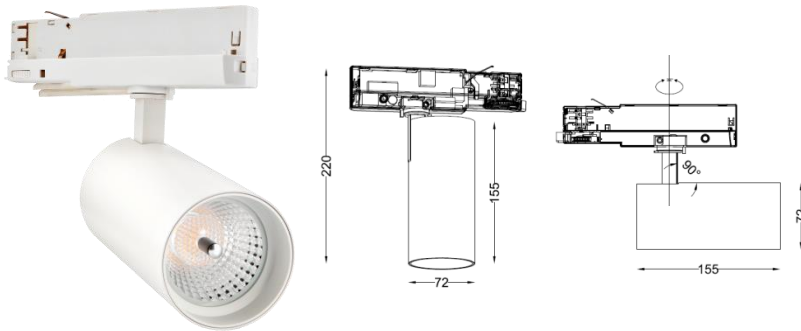

■ White

■ Light Distribution

■ Description

Dimension - $\varnothing 72 \times H220\text{mm}$ / 원통길이(H155mm)
Power Consumption - 32W
Luminous Flux - 2,462lm
Luminous Efficacy - 77lm/W
Input Voltage - AC 220V / 50-60Hz
Operating Voltage - DC 34.7V / 800mA
Material - Body: Aluminum / Cover: Tempered Glass
Beam Angle - 10°
Color Temperature - ■ 3000K
CRI - Ra >90
Life Time - 50,000hrs
Control - Switchable

■ LED

Manufacturer - Osram
Package Series - GW KAFJB5.EM

■ SMPS

SMPS Type - Internal
Input Voltage - AC 220-240V / 50-60Hz
Output Voltage - DC 34.7V / 800mA