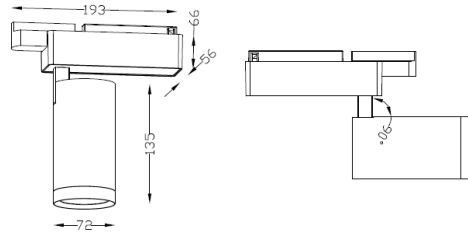

■ White ■ Black

Description

Dimension – Ø72×H201mm / 원통길이(H135mm)
Power Consumption - 32W
Luminous Flux – 2,666lm
Luminous Efficacy - 83lm/W
Material - Body: Aluminum / Cover: Tempered Glass
Beam Angle - 15° / 24° / 38°
Color Temperature - ■ 5000K
CRI - Ra >90
Life Time - 50,000hrs
Control - Switchable

LED

Manufacturer - Citizen
Package Series - CLU038-1208C4-50BV1N3
Fish