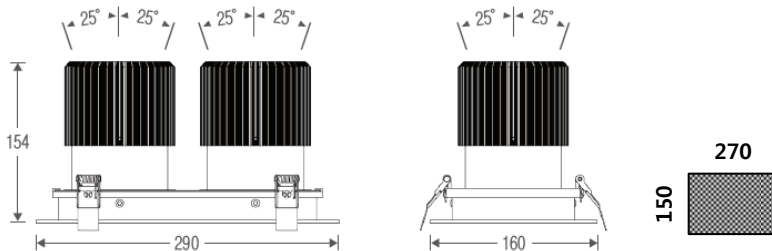

Light Distribution

■ White ■ Gray ■ Black

Description

Dimension - W290×D160×H138.5mm
Cut Out - 270×150mm
Power Consumption - 30W×2
Luminous Flux - 2,400lm
Luminous Efficacy - 85lm/W
Material - Body: Aluminum / Cover: Tempered Glass
Beam Angle - 15° / 28° / 40°
Color Temperature - ■ 3000K ■ 4000K ■ 5000K ■ 6000K
CRI - Ra >80
Life Time - 35,000hrs
Control - Switchable / TRIAC / Wireless Dimmable

SMPS

Manufacturer - Osram
SMPS Type - External
Dimension - W97×D43×H29.5mm
Power Consumption - 30W
Input Voltage - AC 220-240V / 50-60Hz
Output Voltage - DC 23-42V / 700mA
Control - Switchable

LED

Manufacturer - CREE
Package Series - 2520