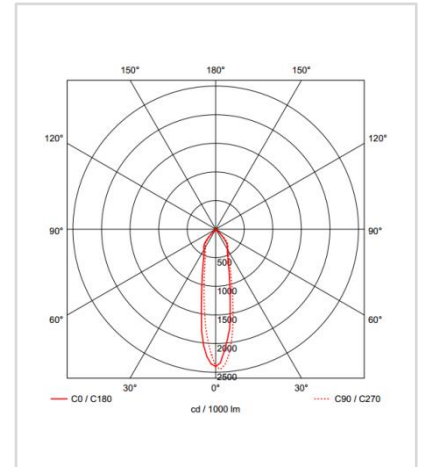

Light Distribution

Description

Dimension - W230×D115×H97mm
Cut Out - 215×100mm
Power Consumption - 8W×2
Luminous Flux - 1,162lm
Luminous Efficacy - 72.6lm/W
Material - Body: Aluminum / Cover: Tempered Glass
Beam Angle - 15° / 24° / 38°
Color Temperature - ■ 3000K ■ 4000K ■ 5000K ■ 6000K
CRI - Ra >80
Life Time - 35,000hrs
Control - Switchable / TRIAC / Wireless Dimmable

SMPS

Manufacturer - Osram
SMPS Type - External
Dimension - W115×D45×H25mm
Power Consumption - 8W
Input Voltage - AC 220-240V / 50-60Hz
Output Voltage - DC 21-42V / 180mA
Control - Switchable

LED

Manufacturer - Lumileds
Package Series - 1204