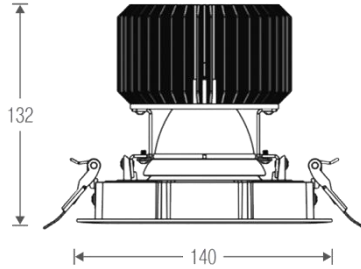

■ White ■ Gray ■ Black