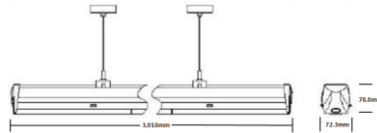

Light Distribution

■ White ■ Black

Description

Dimension - L3,018xW72.3xH78.8mm

Power Consumption - 70W

Luminous Flux - 11,200lm

Luminous Efficacy - 160lm/W

Material - Trim & Heat sink : Steel, Cover: PC

Beam Angle - 30° / 60° / 90° / 120° / Double Asymmetric / L/R Asymmetric

Color Temperature - ■ 3000K ■ 4000K ■ 5000K ■ 6000K

CRI - Ra 80

Life Time - 50,000hrs

Control - Switchable / 1-10 DALI

LED

Manufacturer - Epistar

Package Series - SMD 2835

SMPS

SMPS Type - Internal

PF - 0.90

Input Voltage - AC 220~240V / 60Hz