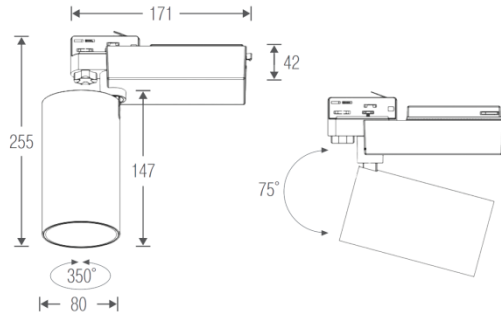

Light Distribution

■ White ■ Black

Description

Dimension - Ø80×D171×H255mm / 원통길이(H147mm)
Power Consumption - 40W
Luminous Flux - 3,096lm
Luminous Efficacy - 86lm/W
Material - Body: Aluminum / Cover: Tempered Glass
Beam Angle - 15° / 24° / 36°
Color Temperature - ■ 3000K ■ 4000K ■ 5000K
CRI - Ra >80
Life Time - 50,000hrs
Control - Switchable

SMPS

Manufacturer - 해외인증품
SMPS Type - External
Input Voltage - AC 220-240V / 50-60Hz
Operating Voltage - DC 25-42V / 1050mA

LED

Manufacturer - Lumileds
Package Series - 1205