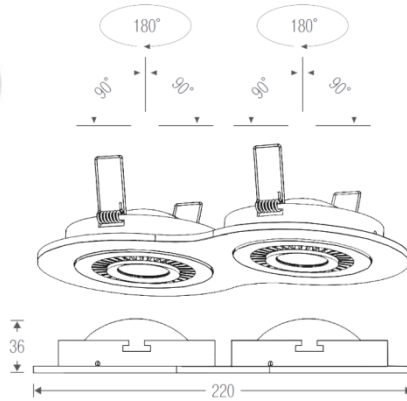

■ White ■ Gray ■ Black

Description

Dimension - Ø120×H36mm
 Cut Out - Ø95mm
 Power Consumption - 7W
 Luminous Flux - 427lm
 Luminous Efficacy - 61lm/W
 Material - Body: Aluminum / Cover: Tempered Glass
 Beam Angle - 75°
 Color Temperature - ■ 3000K ■ 6000K
 CRI - Ra >80
 Life Time - 35,000hrs
 Control - Switchable

LED

Manufacturer - Epistar
 Package Series - LT-WFRS0803-X07

Light Distribution

SMPS

Manufacturer - CG Lighting
 SMPS Type - External
 Dimension - W80×H36×H23mm
 Power Consumption - 7W
 Input Voltage - AC 110~240V 50~60Hz
 Output Voltage - DC 11V / 550mA
 Control - Switchable

■ White ■ Gray ■ Black

Light Distribution

Description

Dimension - W220×D120×H36mm
 Cut Out - Ø95mm×2
 Power Consumption - 7W×2
 Luminous Flux - 1,081lm
 Luminous Efficacy - 77.2lm/W
 Material - Body: Aluminum / Cover: Tempered Glass
 Beam Angle - 65°
 Color Temperature - ■ 3000K ■ 6000K
 CRI - Ra >80
 Life Time - 35,000hrs
 Control - Switchable