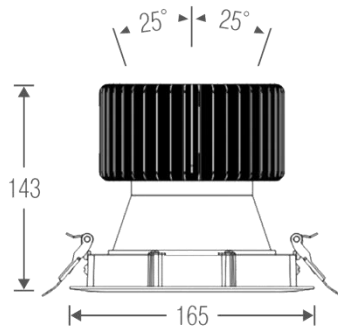

■ White ■ Gray ■ Black

Light Distribution

Description

Dimension - Ø230×H241mm
 Cut Out - Ø200mm
 Power Consumption - 100W
 Luminous Flux - 8,430lm
 Luminous Efficacy - 84.3lm/W
 Material - Body: Aluminum / Cover: Polycarbonate
 Beam Angle - 11° / 27° / 60°
 Color Temperature - ■ 3000K ■ 4000K ■ 5000K
 CRI - Ra >80
 Life Time - 35,000hrs
 Control - Switchable / TRIAC / Wireless Dimmable

Light Distribution

White Gray Black

Description

Dimension - Ø165×H143mm
 Cut Out - Ø155mm
 Power Consumption - 30W
 Luminous Flux - 2,220lm / 2,850lm / 3,150lm
 Luminous Efficacy - 69lm/W / 89lm/W / 98lm/W
 Material - Body: Aluminum / Cover: Polycarbonate
 Beam Angle - 15° / 38° / 45°
 Color Temperature - 3000K 4000K 5000K
 CRI - Ra >80
 Life Time - 35,000hrs
 Control - Switchable / TRIAC / Wireless Dimmable