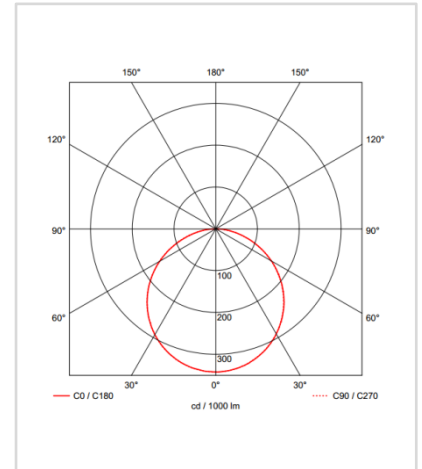

■ Light Distribution

■ SMPS

Manufacturer - Power In
SMPS Type - External
Dimension - W206×D35×H15mm
Power Consumption - 20W
Input Voltage - AC 220-240V / 50-60Hz
Output Voltage - DC 165V / 130mA
Control - Switchable
Features - Flicker Free