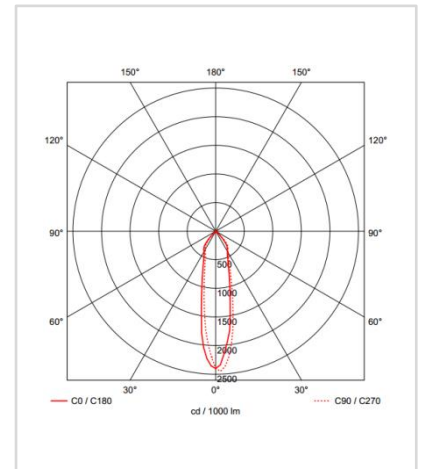

Light Distribution

Description

Dimension - W115×D115×H97mm
Cut Out - 105×105mm
Power Consumption - 8W
Luminous Flux - 581lm
Luminous Efficacy - 72.6lm/W
Material - Body: Aluminum / Cover: Tempered Glass
Beam Angle - 15° / 24° / 38°
Color Temperature - ■ 3000K ■ 4000K ■ 5000K ■ 6000K
CRI - Ra >80
Life Time - 35,000hrs
Control - Switchable / TRIAC / Wireless Dimmable

SMPS

Manufacturer - Osram
SMPS Type - External
Dimension - W115×D45×H25mm
Power Consumption - 8W
Input Voltage - AC 220-240V / 50-60Hz
Output Voltage - DC 21-42V / 180mA
Control - Switchable

LED

Manufacturer - Lumileds
Package Series - 1204