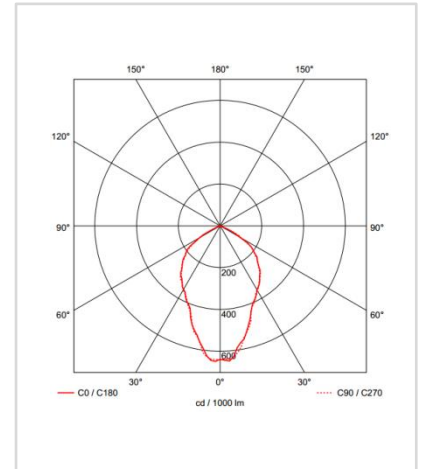

CG Lighting, C509 Indeokwon IT Valley Imi-ro 40(653 Poil-dong), Uiwang-si, Gyeonggi-do, Korea
Web: www.cgled.co.kr / Tel: +82-2-596-5747

Light Distribution

White

Description

Dimension - Ø125×H45mm
 Cut Out - Ø110mm
 Power Consumption - 7W
 Luminous Flux - 610lm
 Luminous Efficacy - 87lm/W
 Material - Body: Polycarbonate / Cover: Polycarbonate
 Beam Angle - 98°
 Color Temperature - 3000K 4000K 5000K 6000K
 CRI - Ra >85
 Life Time - 55,000hrs
 Control - Switchable / TRIAC / Wireless Dimmable

LED

Manufacturer - Epistar
 Package Series - LT-WFRS0806-X10

SMPS

Manufacturer - CG Lighting
 SMPS Type - External
 Dimension - W80×D36×H23mm
 Power Consumption - 10W
 Input Voltage - AC 100-240V / 50-60Hz
 Output Voltage - DC 34V / 300mA
 Control - Switchable

260

55

White

Light Distribution

Description

Dimension - Ø226×H55mm
 Cut Out - Ø210mm
 Power Consumption - 20W
 Luminous Flux - 1,808lm
 Luminous Efficacy - 90.4lm/W
 Material - Body: Polycarbonate / Cover: Polycarbonate
 Beam Angle - 92°
 Color Temperature - 3000K 4000K 5000K 6000K
 CRI - Ra >80
 Life Time - 55,000hrs
 Control - Switchable / TRIAC / Wireless Dimmable

LED

Manufacturer - Epistar

175

90

White

Light Distribution

Description

Dimension - Ø175×H90mm
 Cut Out - Ø150mm
 Power Consumption - 30W
 Luminous Flux - 2,325lm
 Luminous Efficacy - 77.5lm/W
 Material - Body: Aluminum / Cover: Polycarbonate
 Beam Angle - 77°
 Color Temperature - ■ 3000K ■ 4000K ■ 5000K
 CRI - Ra >85
 Life Time - 55,000hrs
 Control - Switchable / TRIAC / Wireless Dimmable