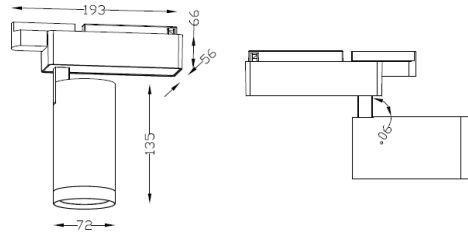

■ White ■ Black

Description

Dimension – Ø80×H215mm / 원통길이(H155mm)
Power Consumption - 32W
Luminous Flux – 1,618lm
Luminous Efficacy - 50lm/W
Material - Body: Aluminum / Cover: Tempered Glass
Beam Angle - 15° / 24° / 38°
Color Temperature - ■ 2700K (Light Pink)
CRI - Ra >90
Life Time - 50,000hrs
Control - Switchable

LED

Manufacturer - Citizen
Package Series - CLU034-1208B8-LPGV1F7
Meat