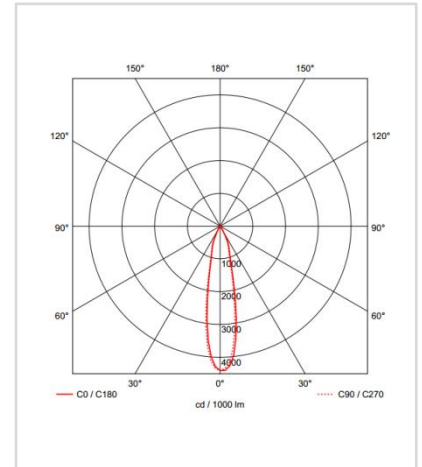

Light Distribution

SMPS

Manufacturer - Osram
SMPS Type - External
Dimension - W115×D45×H25mm
Power Consumption - 15W
Input Voltage - AC 220-240V / 50-60Hz
Output Voltage - DC 21-42V / 350mA
Control - Switchable