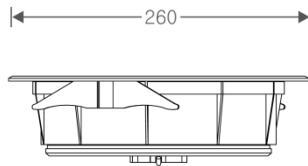

White

Light Distribution

Description

Dimension - Ø226×H55mm
Cut Out - Ø210mm
Power Consumption - 30W
Luminous Flux - 2,929lm
Luminous Efficacy - 97.6lm/W
Material - Body: Polycarbonate / Cover: Polycarbonate
Beam Angle - 92°
Color Temperature - 3000K 4000K 5000K 6000K
CRI - Ra >80
Life Time - 55,000hrs
Control - Switchable / TRIAC / Wireless Dimmable

SMPS

Manufacturer - CG Lighting
SMPS Type - External
Dimension - W115×D45×H28mm
Power Consumption - 20W
Input Voltage - AC 220-240V / 50-60Hz
Output Voltage - DC 28-38V / 900mA
Control - Switchable

LED

Manufacturer - Epistar