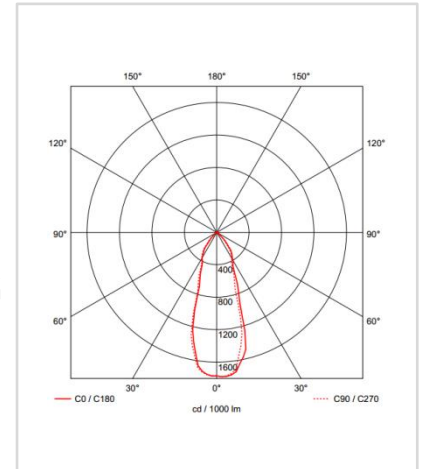

■ White ■ Black

Light Distribution

Description

Dimension - W170×D170×H153mm
 Cut Out - 150×150mm
 Power Consumption - 30W
 Luminous Flux - 2,188lm
 Luminous Efficacy - 78lm/W
 Material - Body: Aluminum / Cover: Tempered Glass
 Beam Angle - 24° / 32° / 50°
 Color Temperature - ■ 3000K ■ 4000K ■ 5000K
 CRI - Ra >80
 Life Time - 35,000hrs
 Control - Switchable / TRIAC Dimmable

■ White ■ Black

Light Distribution

Description

Dimension - W310×D170×H153mm
 Cut Out - 285×150mm
 Power Consumption - 30W×2
 Luminous Flux - 4,483lm
 Luminous Efficacy - 80lm/W
 Material - Body: Aluminum / Cover: Tempered Glass
 Beam Angle - 24° / 32° / 50°
 Color Temperature - ■ 3000K ■ 4000K ■ 5000K
 CRI - Ra >80
 Life Time - 35,000hrs
 Control - Switchable / TRIAC Dimmable