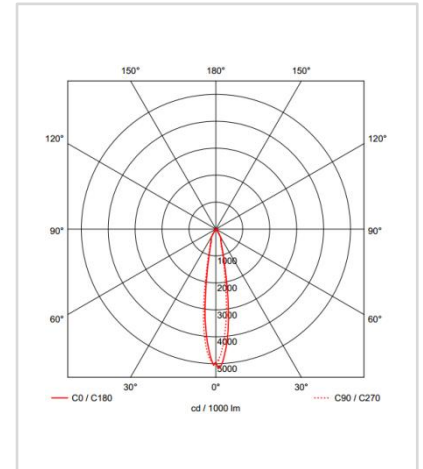

Light Distribution

■ White ■ Black

Description

Dimension - Ø72×D72×H281mm / 원통길이(H229mm)
Power Consumption - 22W
Luminous Flux - 1,800lm
Luminous Efficacy - 90lm/W
Material - Body: Aluminum / Cover: Tempered Glass
Beam Angle - 16° / 30° / 50°
Color Temperature - ■ 3000K ■ 4000K ■ 5000K
CRI - Ra >80
Life Time - 50,000hrs
Control - Switchable

LED

Manufacturer - Lumileds
Package Series - 1204

SMPS

Manufacturer - 해외인증품
SMPS Type - Internal
Input Voltage - AC 220-240V / 50-60Hz
Operating Voltage - DC 35V / 550mA