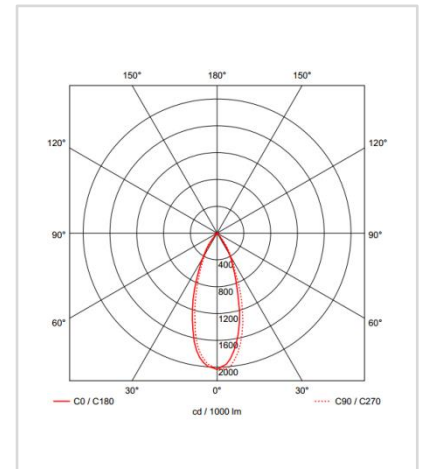

■ White ■ Gray ■ Black

Description

Dimension - Ø120×H36mm
 Cut Out - Ø95mm
 Power Consumption - 7W
 Luminous Flux - 427lm
 Luminous Efficacy - 61lm/W
 Material - Body: Aluminum / Cover: Tempered Glass
 Beam Angle - 75°
 Color Temperature - ■ 3000K ■ 6000K
 CRI - Ra >80
 Life Time - 35,000hrs
 Control - Switchable

LED

Manufacturer - Epistar
 Package Series - LT-WFRS0803-X07

Light Distribution

SMPS

Manufacturer - CG Lighting
 SMPS Type - External
 Dimension - W80×H36×H23mm
 Power Consumption - 7W
 Input Voltage - AC 110~240V 50~60Hz
 Output Voltage - DC 11V / 550mA
 Control - Switchable

■ White ■ Gray ■ Black

Light Distribution

Description

Dimension - W220×D120×H36mm
 Cut Out - Ø95mm×2
 Power Consumption - 7W×2
 Luminous Flux - 1,081lm
 Luminous Efficacy - 77.2lm/W
 Material - Body: Aluminum / Cover: Tempered Glass
 Beam Angle - 65°
 Color Temperature - ■ 3000K ■ 6000K
 CRI - Ra >80
 Life Time - 35,000hrs
 Control - Switchable