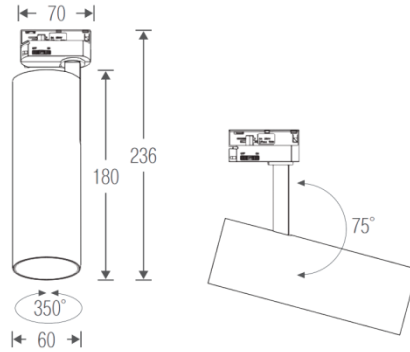

■ White ■ Black