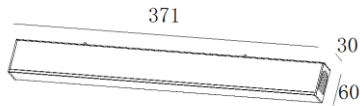

■ Sand Black ■ Sand White

Description

Dimension – W371×D30×H60mm
Power Consumption - 12W
Luminous Flux - 443lm
Luminous Efficacy - 37lm/W
Input Voltage - DC 24V
Output Voltage - DC 4-22V / 500mA
Material - Body: Aluminum
Beam Angle - 110°
Color Temperature - ■ 3000K ■ 4000K ■ 5000K
CRI - Ra >80
Life Time - 50,000hrs
Control - Switchable

LED

Manufacturer - Bridgelux
Package Series – 2835 0.2W

Light Distribution