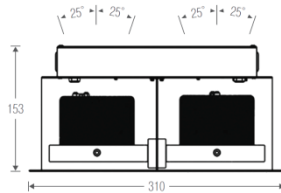

■ White ■ Black