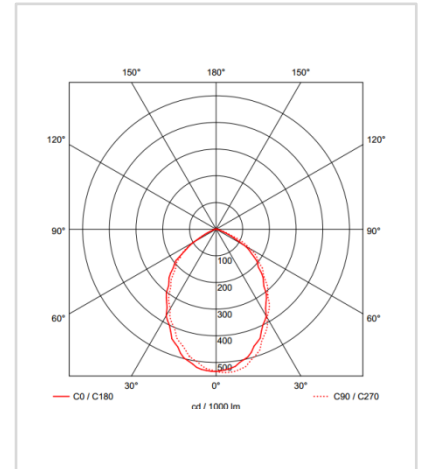

LED

Manufacturer - Epistar

175

90

White

Light Distribution

Description

Dimension - Ø175×H90mm
 Cut Out - Ø150mm
 Power Consumption - 30W
 Luminous Flux - 2,325lm
 Luminous Efficacy - 77.5lm/W
 Material - Body: Aluminum / Cover: Polycarbonate
 Beam Angle - 77°
 Color Temperature - ■ 3000K ■ 4000K ■ 5000K
 CRI - Ra >85
 Life Time - 55,000hrs
 Control - Switchable / TRIAC / Wireless Dimmable

SMPS

Manufacturer - CG Lighting
 SMPS Type - External
 Dimension - W130×D43×H28mm
 Power Consumption - 30W
 Input Voltage - AC 100-240V / 50~60Hz
 Output Voltage - DC 36V / 720mA
 Control - Switchable

LED

Manufacturer - LG Innotek
 Package Series - LG 3030

226

90

Light Distribution

White

Description

Dimension - Ø226×H90mm
 Cut Out - Ø200mm
 Power Consumption - 50W
 Luminous Flux - 3,717lm
 Luminous Efficacy - 74lm/W
 Material - Body: Aluminum / Cover: Polycarbonate
 Beam Angle - 84°
 Color Temperature - ■ 3000K ■ 4000K ■ 5000K
 CRI - Ra >85
 Life Time - 55,000hrs
 Control - Switchable / TRIAC / Wireless Dimmable

Light Distribution

White

Description

Dimension - W120×D120×H45mm
 Cut Out - 100×100mm
 Power Consumption - 7W
 Luminous Flux - 610lm
 Luminous Efficacy - 87lm/W
 Material - Body: Polycarbonate / Cover: Polycarbonate
 Beam Angle - 80°
 Color Temperature - 3000K 4000K 5000K
 CRI - Ra >80
 Life Time - 55,000hrs
 Control - Switchable / TRIAC / Wireless Dimmable