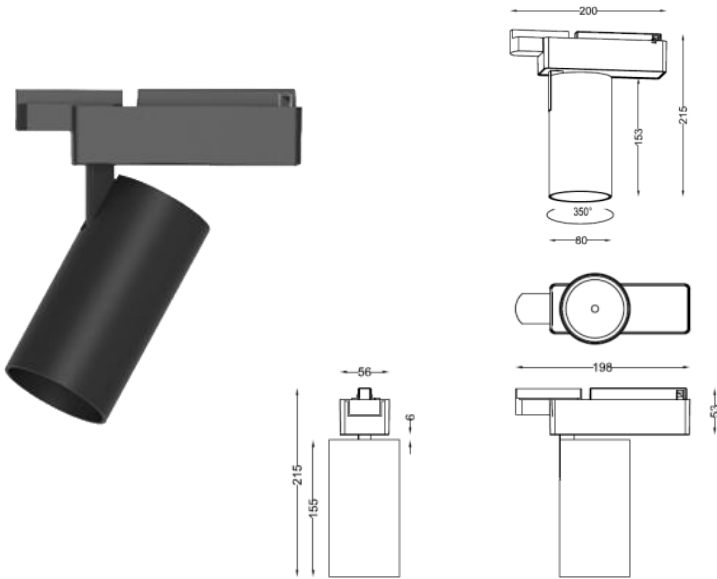

■ White ■ Black