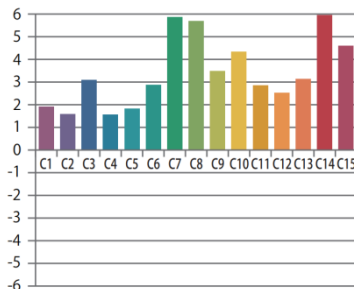

Description

Dimension - Ø72×H135mm
Power Consumption - 32W
Luminous Flux - 2066.8lm
Luminous Efficacy - 66lm/W
Material - Body: Aluminum / Cover: Tempered Glass
Beam Angle - 15° / 24° / 38°
Color Temperature - 2700K
CRI - Ra >90
Life Time - 50,000hrs
Control - Switchable

LED

Manufacturer - Citizen
Package Series - CLU038-1208C4

Vivid Series Brilliant Type

ΔC*ab Ave (Ref.) 3.2