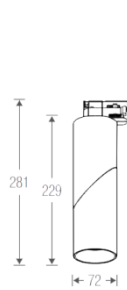

Light Distribution

■ White ■ Black

Description

Dimension - Ø72×D72×H281mm / 원통길이(H229mm)
Power Consumption - 22W
Luminous Flux - 1,800lm
Luminous Efficacy - 90lm/W
Material - Body: Aluminum / Cover: Tempered Glass
Beam Angle - 16° / 30° / 50°
Color Temperature - ■ 3000K ■ 4000K ■ 5000K
CRI - Ra >80
Life Time - 50,000hrs
Control - Switchable

LED

Manufacturer - Lumileds
Package Series - 1204

SMPS

Manufacturer - 해외인증품
SMPS Type - Internal
Input Voltage - AC 220-240V / 50-60Hz
Operating Voltage - DC 35V / 550mA