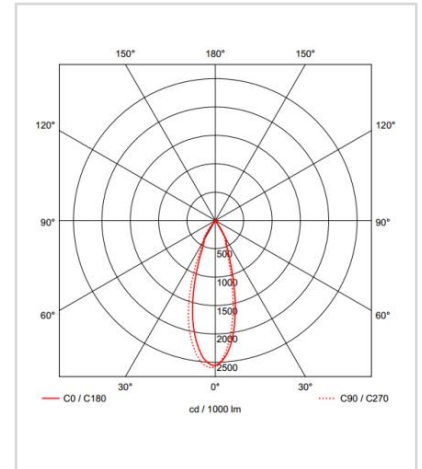

■ White ■ Black

Description

Dimension - Ø58×H175mm / 원통길이(H120mm)
Power Consumption - 12W
Luminous Flux - 1,056lm
Luminous Efficacy - 88lm/W
Material - Body: Aluminum / Cover: Tempered Glass
Beam Angle - 15° / 24° / 38°
Color Temperature - ■ 3000K ■ 4000K ■ 5000K ■ 6000K
CRI - Ra >80
Life Time - 50,000hrs
Control - Switchable / TRIAC Dimmable

SMPS

Manufacturer - 해외인증품
SMPS Type - External
Input Voltage - AC 220-240V / 50-60Hz
Operating Voltage - DC 21-42V / 300mA

LED

Manufacturer - Lumileds
Package Series - 1202S