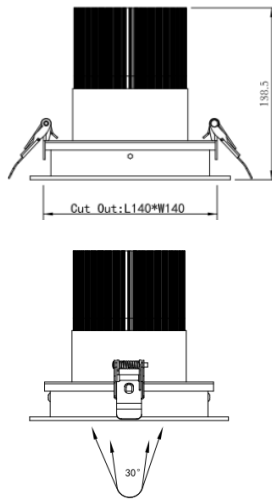

Light Distribution

White
 Gray
 Black

Description

Dimension - W160×D160×H138.5mm
Cut Out - 150×150mm
Power Consumption - 30W
Luminous Flux - 2,400lm
Luminous Efficacy - 85lm/W
Material - Body: Aluminum / Cover: Tempered Glass
Beam Angle - 15° / 28° / 40°
Color Temperature - ■ 3000K ■ 4000K ■ 5000K ■ 6000K
CRI - Ra >80
Life Time - 35,000hrs
Control - Switchable / TRIAC / Wireless Dimmable

SMPS

Manufacturer - Osram
SMPS Type - External
Dimension - W97×D43×H29.5mm
Power Consumption - 30W
Input Voltage - AC 220-240V / 50-60Hz
Output Voltage - DC 23-42V / 700mA
Control - Switchable

LED

Manufacturer - CREE
Package Series - 2520