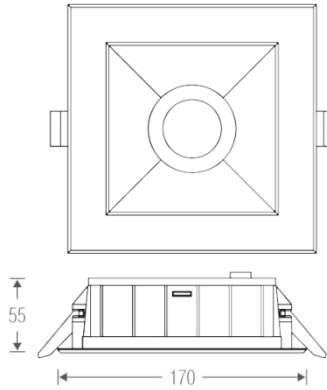

Light Distribution

White

Description

Dimension - W170×D170×H55mm
Cut Out - 150×150mm
Power Consumption - 10W
Luminous Flux - 755lm
Luminous Efficacy - 75.5lm/W
Material - Body: Polycarbonate / Cover: Polycarbonate
Beam Angle - 80°
Color Temperature - ■ 3000K ■ 4000K ■ 5000K
CRI - Ra >80
Life Time - 55,000hrs
Control - Switchable / TRIAC / Wireless Dimmable

SMPS

Manufacturer - CG Lighting
SMPS Type - External
Dimension - W80×D36×H23mm
Power Consumption - 10W
Input Voltage - AC 100-240V / 50-60Hz
Output Voltage - DC 34V / 300mA
Control - Switchable

LED

Manufacturer - Epistar
Package Series - LT-WFRS0806-X10