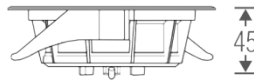

CR-RR004I-007ECCWH

125

45

Ø110

White

Light Distribution

Description

Dimension - Ø125×H45mm
Cut Out - Ø110mm
Power Consumption - 7W
Luminous Flux - 611lm
Luminous Efficacy - 87lm/W
Material - Body: Polycarbonate / Cover: Polycarbonate
Beam Angle - 109°
Color Temperature - 3000~6500K Color changeable
CRI - Ra >80
Life Time - 55,000hrs
Control - Switchable / Wireless Dimmable

LED

Manufacturer - Epistar
Package Series - LT-DRT0702-WTC

SMPS

Manufacturer - CG Lighting
SMPS Type - External
Dimension - W110×D42×H25mm
Power Consumption - 7W
Input Voltage - AC 100-240V / 50-60Hz
Output Voltage - DC 30V / 260mA
Control - Wireless Dimmable