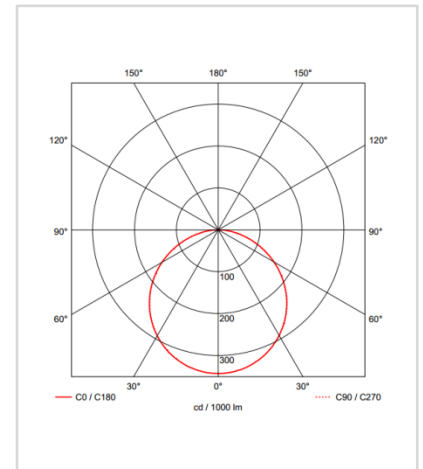

■ White

■ Light Distribution

■ Description

Dimension - W315×D315×H12mm
 Cut Out - SMPS Hole (W172×D85mm)
 Power Consumption - 24W
 Luminous Flux - 2,365lm
 Luminous Efficacy - 95lm/W
 Material - Body: AL / Cover: Polycarbonate
 Beam Angle - 120°
 Color Temperature - 3000~6500K Color Changeable
 CRI - Ra >80
 Life Time - 50,000hrs
 Control - Wireless Dimmable