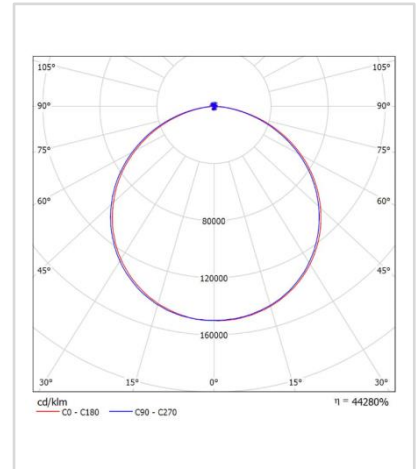

Light Distribution