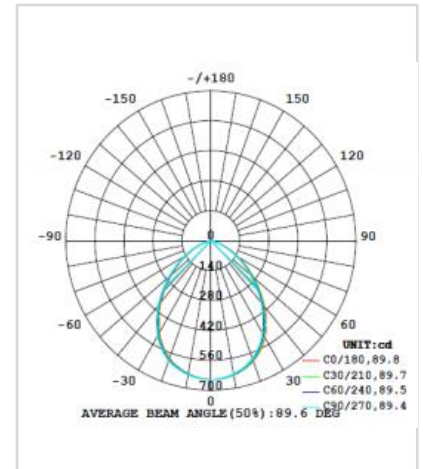

Light Distribution