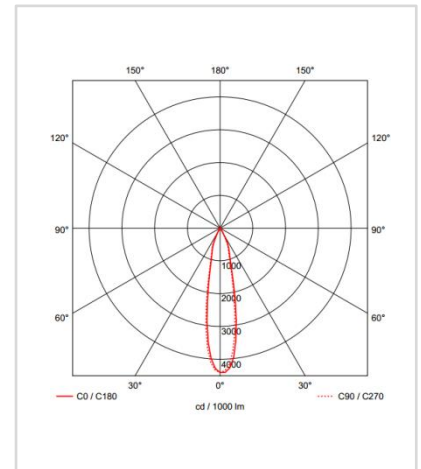

LED

Manufacturer - Epistar
 Package Series - LT-WFRS0806-X10

SMPS

Manufacturer - CG Lighting
 SMPS Type - External
 Dimension - W80×D36×H23mm
 Power Consumption - 10W
 Input Voltage - AC 100-240V / 50-60Hz
 Output Voltage - DC 34V / 300mA
 Control - Switchable

LED

Manufacturer - Epistar

175

90

White

Light Distribution

Description

Dimension - Ø175×H90mm
 Cut Out - Ø150mm
 Power Consumption - 30W
 Luminous Flux - 2,325lm
 Luminous Efficacy - 77.5lm/W
 Material - Body: Aluminum / Cover: Polycarbonate
 Beam Angle - 77°
 Color Temperature - ■ 3000K ■ 4000K ■ 5000K
 CRI - Ra >85
 Life Time - 55,000hrs
 Control - Switchable / TRIAC / Wireless Dimmable

■ White ■ Gray ■ Black

Light Distribution

Description

Dimension - Ø75×H90mm
 Cut Out - Ø65mm
 Power Consumption - 8W
 Luminous Flux - 420lm
 Luminous Efficacy - 105lm/W
 Material - Body: Aluminum / Cover: Polycarbonate
 Beam Angle - 15° / 24° / 38°
 Color Temperature - ■ 3000K ■ 4000K ■ 6000K
 CRI - Ra >80
 Life Time - 35,000hrs
 Control - Switchable

■ White ■ Gray ■ Black

Light Distribution

Description

Dimension - Ø85×H80mm
 Cut Out - Ø75mm
 Power Consumption - 8W
 Luminous Flux - 609lm
 Luminous Efficacy - 76.2lm/W
 Material - Body: Aluminum / Cover: Polycarbonate
 Beam Angle - 30°
 Color Temperature - ■ 3000K ■ 4000K ■ 6000K
 CRI - Ra >80
 Life Time - 35,000hrs
 Control - Switchable / TRIAC / Wireless Dimmable