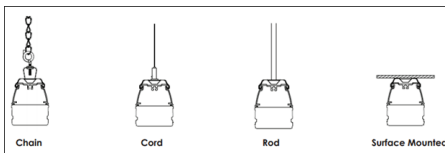

Light Distribution

■ White ■ Black

Description

Dimension - L3,018xW72.3xH78.8mm

Power Consumption - 70W

Luminous Flux - 11,200lm

Luminous Efficacy - 160lm/W

Material - Trim & Heat sink : Steel, Cover: PC

Beam Angle - 30° / 60° / 90° / 120° / Double Asymmetric / L/R Asymmetric

Color Temperature - ■ 3000K ■ 4000K ■ 5000K ■ 6000K

CRI - Ra 80

Life Time - 50,000hrs

Control - Switchable / 1-10 DALI

LED

Manufacturer - Epistar

Package Series - SMD 2835

SMPS

SMPS Type - Internal

PF - 0.90

Input Voltage - AC 220~240V / 60Hz