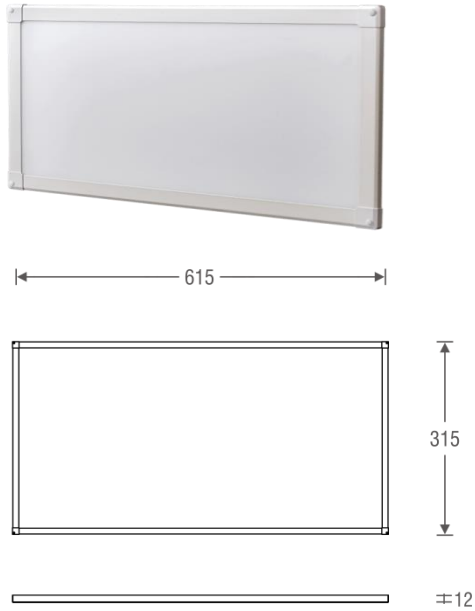

■ White

■ Description

Dimension - W615×D315×H12mm
Cut Out - SMPS Hole (W172×D85mm)
Power Consumption - 20W
Luminous Flux - 1,920lm
Luminous Efficacy - 96lm/W
Material - Body: AL / Cover: Polycarbonate
Beam Angle - 120°
Color Temperature - ■ 4000K ■ 6500K
CRI - Ra >80
Life Time - 50,000hrs
Control - Switchable

■ LED

Manufacturer - Seoul Semiconductor
Package Series - SMD 5630