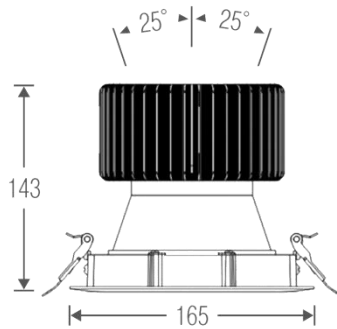

■ White ■ Gray ■ Black

Light Distribution

Description

Dimension - Ø230×H241mm
 Cut Out - Ø200mm
 Power Consumption - 100W
 Luminous Flux - 8,430lm
 Luminous Efficacy - 84.3lm/W
 Material - Body: Aluminum / Cover: Polycarbonate
 Beam Angle - 11° / 27° / 60°
 Color Temperature - ■ 3000K ■ 4000K ■ 5000K
 CRI - Ra >80
 Life Time - 35,000hrs
 Control - Switchable / TRIAC / Wireless Dimmable

Light Distribution

White Gray Black

Description

Dimension - Ø165×H143mm
 Cut Out - Ø155mm
 Power Consumption - 30W
 Luminous Flux - 2,220lm / 2,850lm / 3,150lm
 Luminous Efficacy - 69lm/W / 89lm/W / 98lm/W
 Material - Body: Aluminum / Cover: Polycarbonate
 Beam Angle - 15° / 38° / 45°
 Color Temperature - 3000K 4000K 5000K
 CRI - Ra >80
 Life Time - 35,000hrs
 Control - Switchable / TRIAC / Wireless Dimmable

Light Distribution

■ White ■ Gray ■ Black

Description

Dimension - Ø165×H143mm
 Cut Out - Ø155mm
 Power Consumption - 40W
 Luminous Flux - 3,382lm / 3,890lm / 4,830lm
 Luminous Efficacy - 80lm/W / 93lm/W / 115lm/W
 Material - Body: Aluminum / Cover: Polycarbonate
 Beam Angle - 15° / 38° / 45°
 Color Temperature - ■ 3000K ■ 4000K ■ 5000K
 CRI - Ra >80
 Life Time - 35,000hrs
 Control - Switchable / TRIAC / Wireless Dimmable