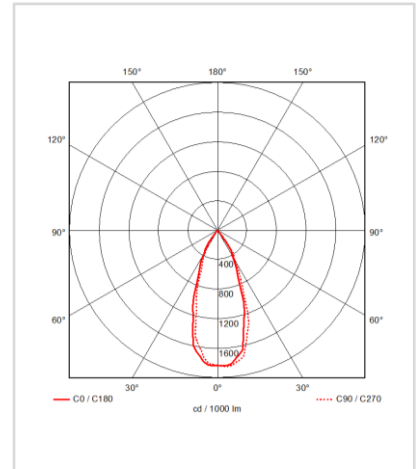

Light Distribution

■ White ■ Gray ■ Black

Description

Dimension - Ø165×H143mm
Cut Out - Ø155mm
Power Consumption - 30W
Luminous Flux - 2,721lm
Luminous Efficacy - 77lm/W
Material - Body: Aluminum / Cover: Polycarbonate
Beam Angle - 15°/ 38°/ 45°
Color Temperature - ■ 3000K ■ 4000K ■ 5000K
CRI - Ra >80
Life Time - 35,000hrs
Control - Switchable / TRIAC / Wireless Dimmable

SMPS

Manufacturer - Osram
SMPS Type - External
Dimension - W97×D43×H29.5mm
Power Consumption - 30W
Input Voltage - AC 220-240V / 50-60Hz
Output Voltage - DC 23-42V / 700mA
Control - Switchable

LED

Manufacturer - Lumileds
Package Series - 1205