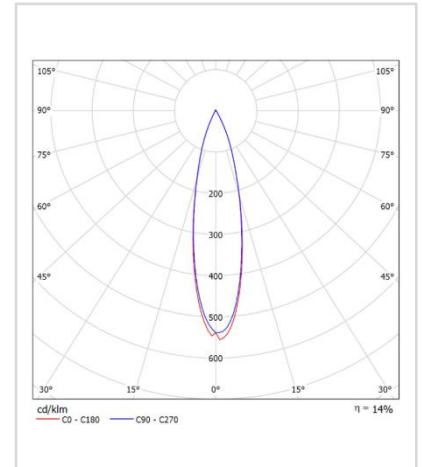

Light Distribution