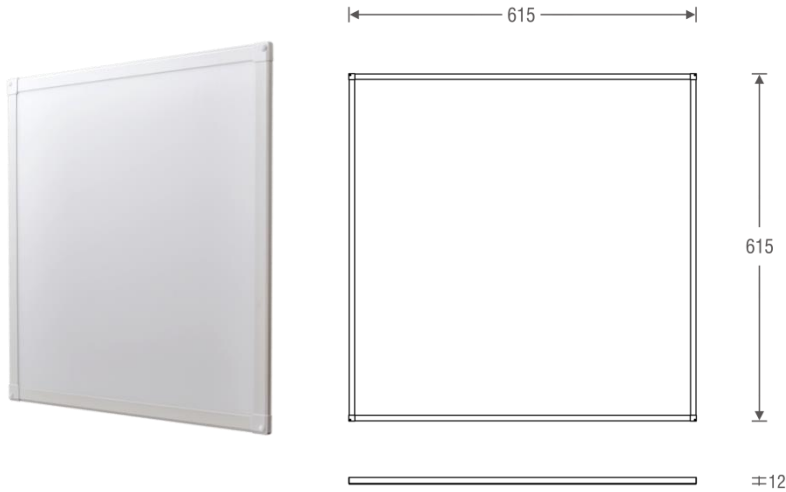

■ White

■ Light Distribution

■ Description

Dimension - W615×D615×H12mm
Cut Out - SMPS Hole (W260×D82mm)
Power Consumption - 45W
Luminous Flux - 4,545lm
Luminous Efficacy - 101lm/W
Material - Body: AL / Cover: Polycarbonate
Beam Angle - 120°
Color Temperature - 3000~6500K Color changeable
CRI - Ra >80
Life Time - 50,000hrs
Control - Wireless Dimmable

■ LED

Manufacturer - Seoul Semiconductor
Package Series - SMD 3528

■ SMPS

Manufacturer - (주)씨지라이팅
SMPS Type - External
Dimension - W220×D42×H27mm
Power Consumption - 45W
Input Voltage - AC 220-240V / 50-60Hz
Output Voltage - DC 36V / 1140mA
Control - Wireless Dimmable