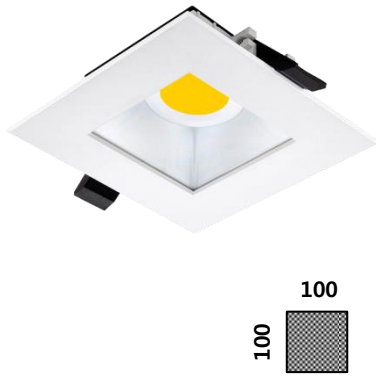

LED

Manufacturer - Epistar

175

90

White

Light Distribution

Description

Dimension - Ø175×H90mm
 Cut Out - Ø150mm
 Power Consumption - 30W
 Luminous Flux - 2,325lm
 Luminous Efficacy - 77.5lm/W
 Material - Body: Aluminum / Cover: Polycarbonate
 Beam Angle - 77°
 Color Temperature - ■ 3000K ■ 4000K ■ 5000K
 CRI - Ra >85
 Life Time - 55,000hrs
 Control - Switchable / TRIAC / Wireless Dimmable

SMPS

Manufacturer - CG Lighting
 SMPS Type - External
 Dimension - W130×D43×H28mm
 Power Consumption - 30W
 Input Voltage - AC 100-240V / 50~60Hz
 Output Voltage - DC 36V / 720mA
 Control - Switchable

LED

Manufacturer - LG Innotek
 Package Series - LG 3030

226

90

Light Distribution

White

Description

Dimension - Ø226×H90mm
 Cut Out - Ø200mm
 Power Consumption - 50W
 Luminous Flux - 3,717lm
 Luminous Efficacy - 74lm/W
 Material - Body: Aluminum / Cover: Polycarbonate
 Beam Angle - 84°
 Color Temperature - ■ 3000K ■ 4000K ■ 5000K
 CRI - Ra >85
 Life Time - 55,000hrs
 Control - Switchable / TRIAC / Wireless Dimmable

Light Distribution

White

Description

Dimension - W120×D120×H45mm
 Cut Out - 100×100mm
 Power Consumption - 7W
 Luminous Flux - 610lm
 Luminous Efficacy - 87lm/W
 Material - Body: Polycarbonate / Cover: Polycarbonate
 Beam Angle - 80°
 Color Temperature - 3000K 4000K 5000K
 CRI - Ra >80
 Life Time - 55,000hrs
 Control - Switchable / TRIAC / Wireless Dimmable