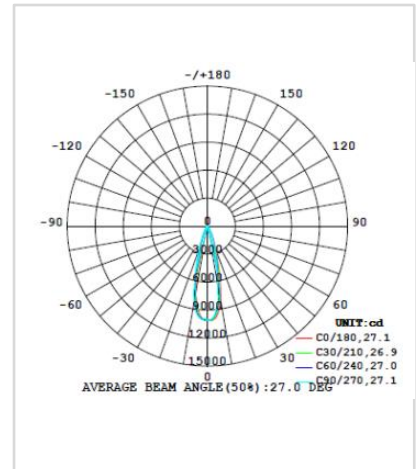

Light Distribution