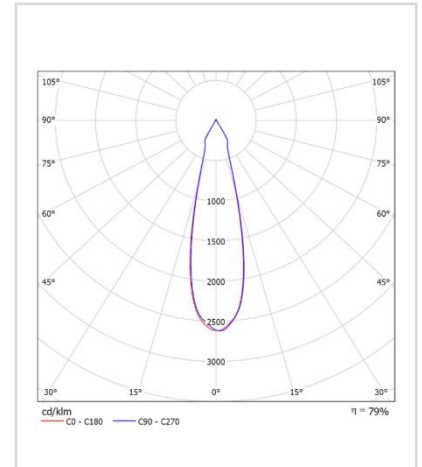

Light Distribution