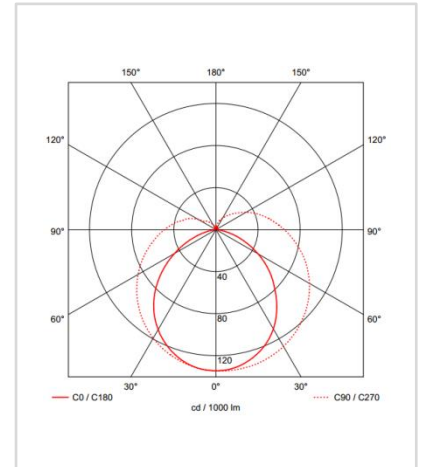

Light Distribution

SMPS

SMPS Type - Internal
Input Voltage - AC 220-240V / 50-60Hz
Operating Voltage - DC 50-75V / 230mA
Control - Switchable / TRIAC Dimmable