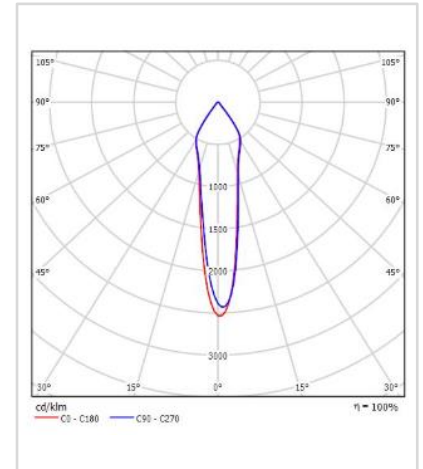

Light Distribution

■ White

Description

Dimension - $\varnothing 58 \times H175\text{mm}$ / 원통길이(H120mm)
Power Consumption - 20W
Luminous Flux - 1,796lm
Luminous Efficacy - 90lm/W
Input Voltage - AC 220V / 50-60Hz
Operating Voltage - DC 34.7V / 500mA
Material - Body: Aluminum / Cover: Tempered Glass
Beam Angle - 22° / 33° / 50°
Color Temperature - ■ 3000K
CRI - Ra >80
Life Time - 50,000hrs
Control - Switchable

LED

Manufacturer - Citizen
Package Series - CLU028-1204C4

SMPS

SMPS Type - Internal
Input Voltage - AC 220-240V / 50-60Hz
Output Voltage - DC 34.7V / 500mA