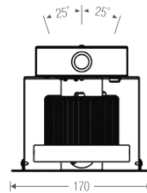

■ White ■ Black