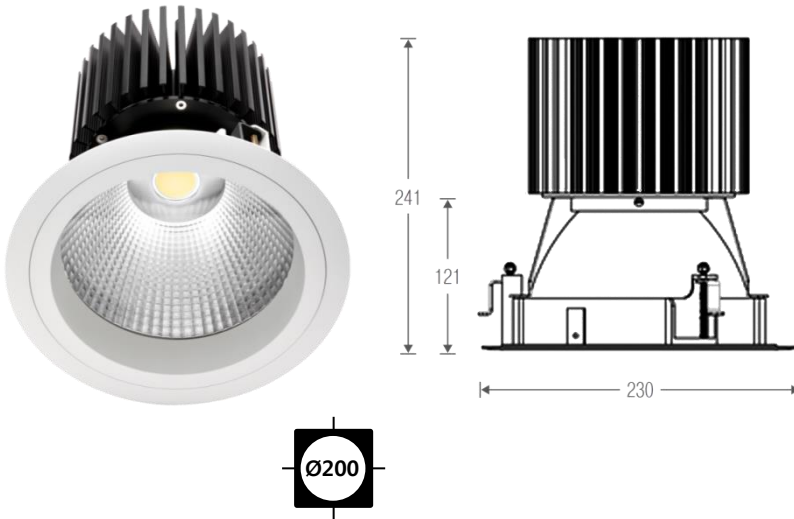

■ White ■ Gray ■ Black