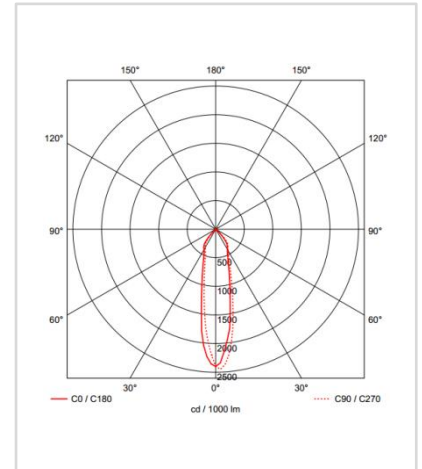

Light Distribution

■ White ■ Gray ■ Black

Description

Dimension - Ø105×H110mm
 Cut Out - Ø90mm
 Power Consumption - 20W
 Luminous Flux - 2,290lm
 Luminous Efficacy - 93lm/W
 Material - Body: Aluminum / Cover: Polycarbonate
 Beam Angle - 16°/ 30°/ 60°
 Color Temperature - ■ 3000K ■ 4000K ■ 5000K
 CRI - Ra >80
 Life Time - 35,000hrs
 Control - Switchable / TRIAC / Wireless Dimmable

■ White ■ Gray ■ Black

Light Distribution

Description

Dimension - Ø230×H241mm
 Cut Out - Ø200mm
 Power Consumption - 100W
 Luminous Flux - 8,430lm
 Luminous Efficacy - 84.3lm/W
 Material - Body: Aluminum / Cover: Polycarbonate
 Beam Angle - 11° / 27° / 60°
 Color Temperature - ■ 3000K ■ 4000K ■ 5000K
 CRI - Ra >80
 Life Time - 35,000hrs
 Control - Switchable / TRIAC / Wireless Dimmable

SMPS

Manufacturer - Osram
 SMPS Type - External
 Dimension - W115×D45×H25mm
 Power Consumption - 8W
 Input Voltage - AC 220-240V / 50-60Hz
 Output Voltage - DC 21-42V / 180mA
 Control - Switchable

LED

Manufacturer - Lumileds
 Package Series - 1204

■ White ■ Gray ■ Black

Light Distribution

Description

Dimension - W230×D115×H105mm
 Cut Out - 215×100mm
 Power Consumption - 15W×2
 Luminous Flux - 2,178lm
 Luminous Efficacy - 72.6lm/W
 Material - Body: Aluminum / Cover: Tempered Glass
 Beam Angle - 15° / 24° / 38°
 Color Temperature - ■ 3000K ■ 4000K ■ 5000K ■ 6000K
 CRI - Ra >80
 Life Time - 35,000hrs
 Control - Switchable / TRIAC / Wireless Dimmable