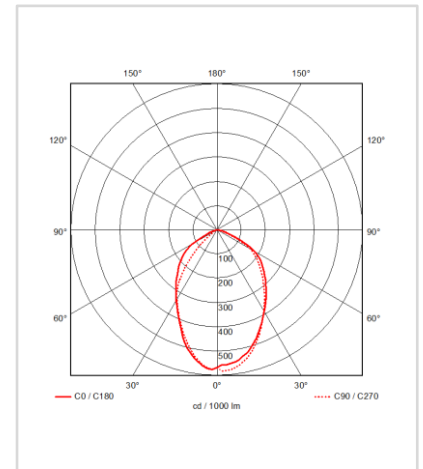

SMPS

Manufacturer - CG Lighting
 SMPS Type - External
 Dimension - W80×D36×H23mm
 Power Consumption - 7W
 Input Voltage - AC 100-240V / 50-60Hz
 Output Voltage - DC 24V / 260mA
 Control - Switchable

LED

260

55

White

Light Distribution

Description

Dimension - Ø226×H55mm
 Cut Out - Ø210mm
 Power Consumption - 20W
 Luminous Flux - 1,808lm
 Luminous Efficacy - 90.4lm/W
 Material - Body: Polycarbonate / Cover: Polycarbonate
 Beam Angle - 92°
 Color Temperature - 3000K 4000K 5000K 6000K
 CRI - Ra >80
 Life Time - 55,000hrs
 Control - Switchable / TRIAC / Wireless Dimmable

SMPS

Manufacturer - CG Lighting
 SMPS Type - External
 Dimension - W115×D45×H28mm
 Power Consumption - 20W
 Input Voltage - AC 220-240V / 50-60Hz
 Output Voltage - DC 28-38V / 900mA
 Control - Switchable

LED

Manufacturer - Epistar

175

90

White

Light Distribution

Description

Dimension - Ø175×H90mm
 Cut Out - Ø150mm
 Power Consumption - 30W
 Luminous Flux - 2,325lm
 Luminous Efficacy - 77.5lm/W
 Material - Body: Aluminum / Cover: Polycarbonate
 Beam Angle - 77°
 Color Temperature - ■ 3000K ■ 4000K ■ 5000K
 CRI - Ra >85
 Life Time - 55,000hrs
 Control - Switchable / TRIAC / Wireless Dimmable