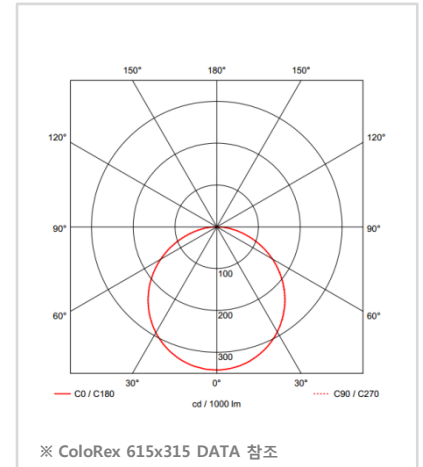

Light Distribution

SMPS

Manufacturer - (주)씨지라이팅
SMPS Type - External
Dimension - W110×D42×H25mm
Power Consumption - 24W
Input Voltage - AC 220~240V / 50~60Hz
Output Voltage - DC 36V / 560mA
Control - Wireless Dimmable