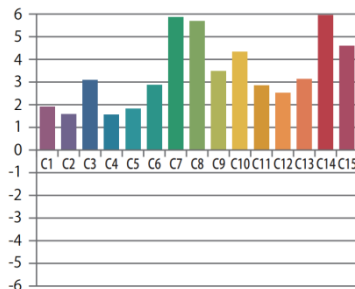

Description

Dimension - Ø72×H135mm
Power Consumption - 32W
Luminous Flux - 2666lm
Luminous Efficacy - 84lm/W
Material - Body: Aluminum / Cover: Tempered Glass
Beam Angle - 15° / 24° / 38°
Color Temperature - 5000K
CRI - Ra >90
Life Time - 50,000hrs
Control - Switchable

LED

Manufacturer - Citizen
Package Series - CLU038-1208C4

Vivid Series Brilliant Type

ΔC*ab Ave (Ref.) 3.2