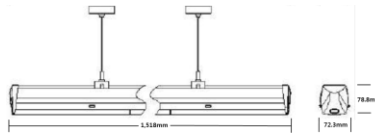

Light Distribution

■ White ■ Black

Description

Dimension - L1,518xW72.3xH78.8mm

Power Consumption - 50W

Luminous Flux - 8,000lm

Luminous Efficacy - 160lm/W

Material - Trim & Heat sink : Steel, Cover: PC

Beam Angle - 30° / 60° / 90° / 120° / Double Asymmetric / L/R Asymmetric

Color Temperature - ■ 3000K ■ 4000K ■ 5000K ■ 6000K

CRI - Ra 80

Life Time - 50,000hrs

Control - Switchable / 1-10 DALI

LED

Manufacturer - Epistar

Package Series - SMD 2835

SMPS

SMPS Type - Internal

PF - 0.90

Input Voltage - AC 220~240V / 60Hz