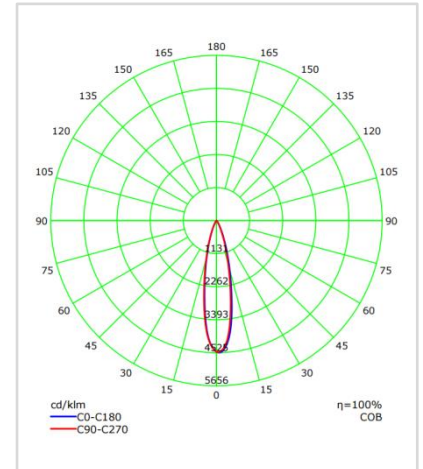

Light Distribution

Description

Dimension – Ø80×H215mm / 원통길이(H155mm)
Power Consumption - 32W
Luminous Flux – 2,274lm
Luminous Efficacy - 71lm/W
Material - Body: Aluminum / Cover: Tempered Glass
Beam Angle - 15° / 24° / 38°
Color Temperature - ■3000K
CRI - Ra >90
Life Time - 50,000hrs
Control - Switchable

SMPS

SMPS Type - Internal
Input Voltage - AC 220-240V / 50-60Hz
Output Voltage - 1050mA DC 25-42V

LED

Manufacturer - Citizen
Package Series - CLU038-1208C4-30BV1N3
Common, Agricultural