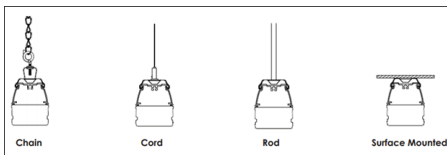

Light Distribution

■ White ■ Black

Description

Dimension - L1,518xW72.3xH78.8mm

Power Consumption - 35W

Luminous Flux - 5,600lm

Luminous Efficacy - 160lm/W

Material - Trim & Heat sink : Steel, Cover: PC