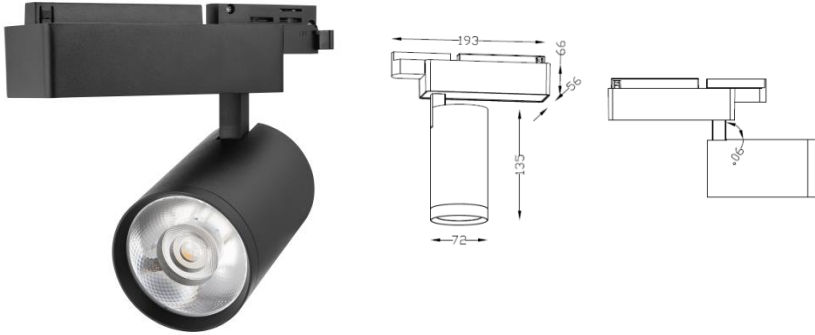

Manufacturer - Citizen
 Package Series - CLU038-1208C4

Vivid Series Brilliant Type

ΔC*ab Ave (Ref.) 3.2

Light Distribution

White Black

Description

Dimension - Ø72×H135mm
 Power Consumption - 32W
 Luminous Flux - 2666lm
 Luminous Efficacy - 84lm/W
 Material - Body: Aluminum / Cover: Tempered Glass
 Beam Angle - 15° / 24° / 38°
 Color Temperature - 5000K
 CRI - Ra >90
 Life Time - 50,000hrs
 Control - Switchable