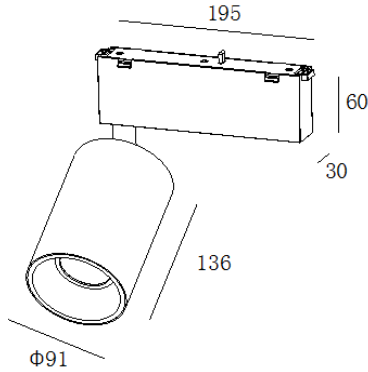

■ Sand Black ■ Sand White