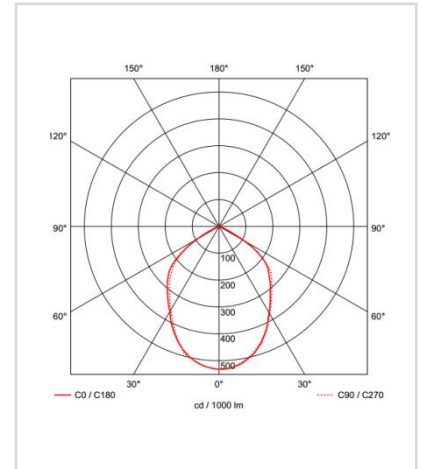

CG Lighting, C509 Indeokwon IT Valley Imi-ro 40(653 Poil-dong), Uiwang-si, Gyeonggi-do, Korea
Web: www.cgled.co.kr / Tel: +82-2-596-5747

Light Distribution

White

Description

Dimension - Ø125×H45mm
 Cut Out - Ø110mm
 Power Consumption - 7W
 Luminous Flux - 610lm
 Luminous Efficacy - 87lm/W
 Material - Body: Polycarbonate / Cover: Polycarbonate
 Beam Angle - 98°
 Color Temperature - 3000K 4000K 5000K 6000K
 CRI - Ra >85
 Life Time - 55,000hrs
 Control - Switchable / TRIAC / Wireless Dimmable

SMPS

Manufacturer - CG Lighting
 SMPS Type - External
 Dimension - W80×D36×H23mm
 Power Consumption - 7W
 Input Voltage - AC 100-240V / 50-60Hz
 Output Voltage - DC 24V / 260mA
 Control - Switchable

LED

Manufacturer - Epistar
 Package Series - LT-WFRS0803-X07

175

45

White

Light Distribution

Description

Dimension - Ø175×H45mm
 Cut Out - Ø150mm
 Power Consumption - 10W
 Luminous Flux - 755lm
 Luminous Efficacy - 75.5lm/W
 Material - Body: Polycarbonate / Cover: Polycarbonate
 Beam Angle - 93°
 Color Temperature - 3000K 4000K 5000K 6000K
 CRI - Ra >80
 Life Time - 55,000hrs
 Control - Switchable / TRIAC / Wireless Dimmable

260

55

White

Light Distribution

Description

Dimension - Ø226×H55mm
 Cut Out - Ø210mm
 Power Consumption - 20W
 Luminous Flux - 1,808lm
 Luminous Efficacy - 90.4lm/W
 Material - Body: Polycarbonate / Cover: Polycarbonate
 Beam Angle - 92°
 Color Temperature - 3000K 4000K 5000K 6000K
 CRI - Ra >80
 Life Time - 55,000hrs
 Control - Switchable / TRIAC / Wireless Dimmable