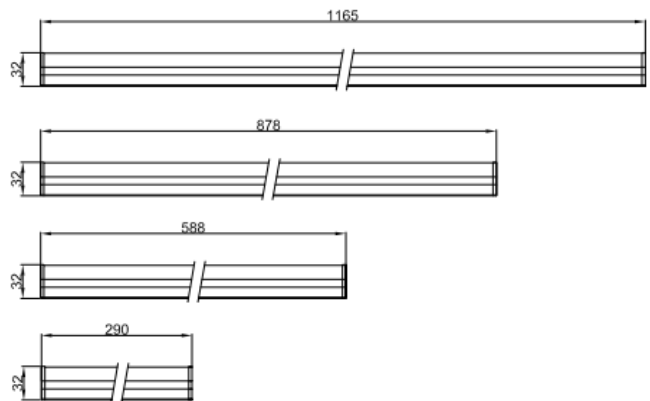

MonoRex™ Series Tube Light T5 Specifications