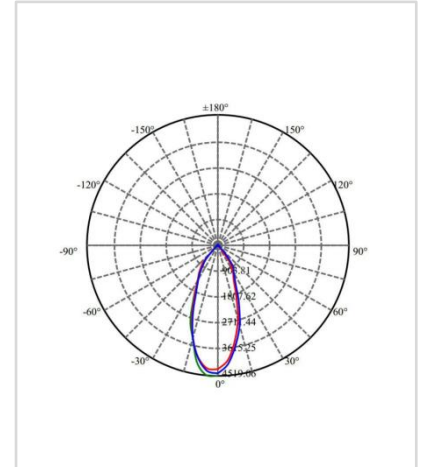

Light Distribution

Description

Dimension - Ø119×H256mm / 원통길이- H150mm
Power Consumption - 42W
Luminous Flux - 2834lm
Luminous Efficacy - 67.5lm/W
Material - Aluminum
Beam Angle - 40.5°
Color Temperature - ■ 3000K ■ 4000K
CRI - Ra >81
Life Time - 30,000hrs
Control - Switchable

SMPS

SMPS Type - Internal
Input Voltage - AC 220-240V / 50-60Hz
Output Voltage - 1050mA DC 36.5V

LED

Manufacturer - Citizen
Package Series - COB 1208