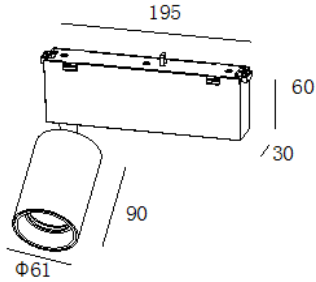

■ Sand Black ■ Sand White