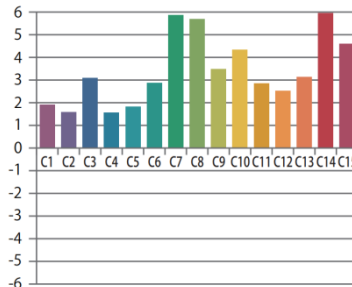

Description

Dimension - Ø72×H135mm
Power Consumption - 32W
Luminous Flux - 2274lm
Luminous Efficacy - 72lm/W
Material - Body: Aluminum / Cover: Tempered Glass
Beam Angle - 15° / 24° / 38°
Color Temperature - 3000K
CRI - Ra >90
Life Time - 50,000hrs
Control - Switchable

Manufacturer - Citizen
Package Series - CLU038-1208C4

Vivid Series Brilliant Type

ΔC*ab Ave (Ref.) 3.2