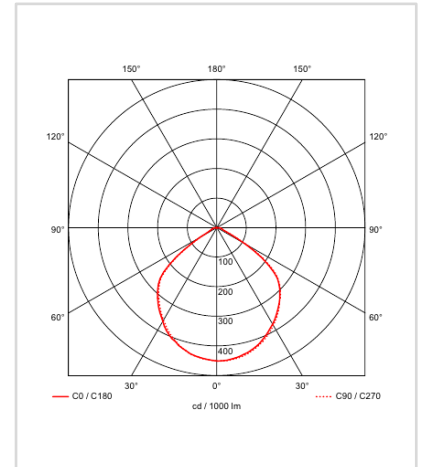

CG Lighting, C509 Indeokwon IT Valley Imi-ro 40(653 Poil-dong), Uiwang-si, Gyeonggi-do, Korea
Web: www.cgled.co.kr / Tel: +82-2-596-5747

Light Distribution

White

Description

Dimension - Ø125×H45mm
 Cut Out - Ø110mm
 Power Consumption - 7W
 Luminous Flux - 610lm
 Luminous Efficacy - 87lm/W
 Material - Body: Polycarbonate / Cover: Polycarbonate
 Beam Angle - 98°
 Color Temperature - 3000K 4000K 5000K 6000K
 CRI - Ra >85
 Life Time - 55,000hrs
 Control - Switchable / TRIAC / Wireless Dimmable

SMPS

Manufacturer - CG Lighting
 SMPS Type - External
 Dimension - W80×D36×H23mm
 Power Consumption - 7W
 Input Voltage - AC 100-240V / 50-60Hz
 Output Voltage - DC 24V / 260mA
 Control - Switchable

LED

260

55

White

Light Distribution

Description

Dimension - Ø226×H55mm
 Cut Out - Ø210mm
 Power Consumption - 20W
 Luminous Flux - 1,808lm
 Luminous Efficacy - 90.4lm/W
 Material - Body: Polycarbonate / Cover: Polycarbonate
 Beam Angle - 92°
 Color Temperature - 3000K 4000K 5000K 6000K
 CRI - Ra >80
 Life Time - 55,000hrs
 Control - Switchable / TRIAC / Wireless Dimmable

LED

Manufacturer - Epistar

175

90

White

Light Distribution

Description

Dimension - Ø175×H90mm
 Cut Out - Ø150mm
 Power Consumption - 30W
 Luminous Flux - 2,325lm
 Luminous Efficacy - 77.5lm/W
 Material - Body: Aluminum / Cover: Polycarbonate
 Beam Angle - 77°
 Color Temperature - ■ 3000K ■ 4000K ■ 5000K
 CRI - Ra >85
 Life Time - 55,000hrs
 Control - Switchable / TRIAC / Wireless Dimmable