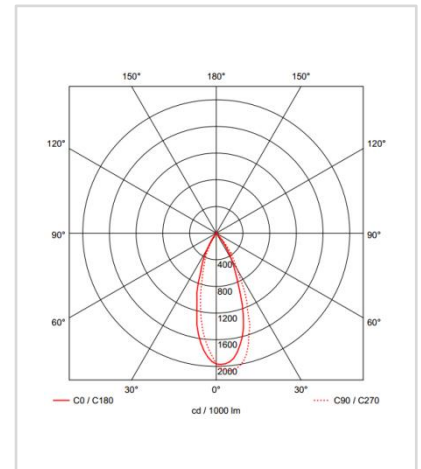

Light Distribution

SMPS

Manufacturer - CG Lighting
SMPS Type - External
Dimension - W80×H36×H23mm
Power Consumption - 7W
Input Voltage - AC 110~240V 50~60Hz
Output Voltage - DC 11V / 550mA
Control - Switchable