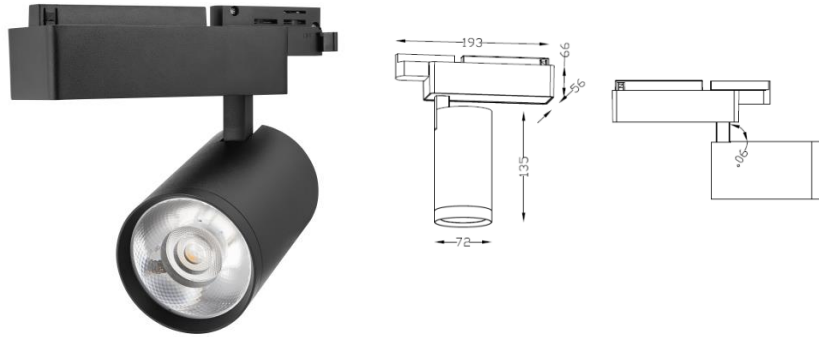

Manufacturer - Citizen
 Package Series - CLU038-1208C4

Vivid Series Brilliant Type

ΔC*ab Ave (Ref.) 3.2

Light Distribution

White Black

Description

Dimension - Ø72×H135mm
 Power Consumption - 32W
 Luminous Flux - 2414lm
 Luminous Efficacy - 75lm/W
 Material - Body: Aluminum / Cover: Tempered Glass
 Beam Angle - 15° / 24° / 38°
 Color Temperature - 4000K
 CRI - Ra >90
 Life Time - 50,000hrs
 Control - Switchable