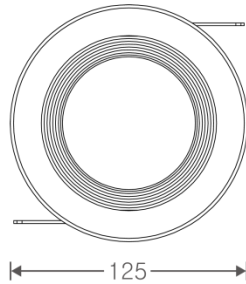

CG Lighting, C509 Indeokwon IT Valley Imi-ro 40(653 Poil-dong), Uiwang-si, Gyeonggi-do, Korea
Web: www.cgled.co.kr / Tel: +82-2-596-5747

Light Distribution

White

Description

Dimension - Ø125×H45mm
 Cut Out - Ø110mm
 Power Consumption - 7W
 Luminous Flux - 610lm
 Luminous Efficacy - 87lm/W
 Material - Body: Polycarbonate / Cover: Polycarbonate
 Beam Angle - 98°
 Color Temperature - 3000K 4000K 5000K 6000K
 CRI - Ra >85
 Life Time - 55,000hrs
 Control - Switchable / TRIAC / Wireless Dimmable

SMPS

Manufacturer - CG Lighting
 SMPS Type - External
 Dimension - W80×D36×H23mm
 Power Consumption - 7W
 Input Voltage - AC 100-240V / 50-60Hz
 Output Voltage - DC 24V / 260mA
 Control - Switchable

LED

260

55

White

Light Distribution

Description

Dimension - Ø226×H55mm
 Cut Out - Ø210mm
 Power Consumption - 20W
 Luminous Flux - 1,808lm
 Luminous Efficacy - 90.4lm/W
 Material - Body: Polycarbonate / Cover: Polycarbonate
 Beam Angle - 92°
 Color Temperature - 3000K 4000K 5000K 6000K
 CRI - Ra >80
 Life Time - 55,000hrs
 Control - Switchable / TRIAC / Wireless Dimmable

LED

Manufacturer - Epistar

175

90

White

Light Distribution

Description

Dimension - Ø175×H90mm
 Cut Out - Ø150mm
 Power Consumption - 30W
 Luminous Flux - 2,325lm
 Luminous Efficacy - 77.5lm/W
 Material - Body: Aluminum / Cover: Polycarbonate
 Beam Angle - 77°
 Color Temperature - ■ 3000K ■ 4000K ■ 5000K
 CRI - Ra >85
 Life Time - 55,000hrs
 Control - Switchable / TRIAC / Wireless Dimmable