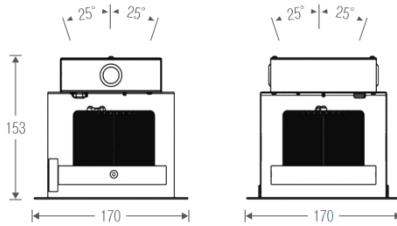

■ White ■ Gray ■ Black

Description

Dimension - Ø120×H36mm
 Cut Out - Ø95mm
 Power Consumption - 7W
 Luminous Flux - 427lm
 Luminous Efficacy - 61lm/W
 Material - Body: Aluminum / Cover: Tempered Glass
 Beam Angle - 75°
 Color Temperature - ■ 3000K ■ 6000K
 CRI - Ra >80
 Life Time - 35,000hrs
 Control - Switchable

■ White ■ Gray ■ Black

Light Distribution

Description

Dimension - W220×D120×H36mm
 Cut Out - Ø95mm×2
 Power Consumption - 7W×2
 Luminous Flux - 1,081lm
 Luminous Efficacy - 77.2lm/W
 Material - Body: Aluminum / Cover: Tempered Glass
 Beam Angle - 65°
 Color Temperature - ■ 3000K ■ 6000K
 CRI - Ra >80
 Life Time - 35,000hrs
 Control - Switchable

■ White ■ Black

Light Distribution

Description

Dimension - W170×D170×H153mm
 Cut Out - 150×150mm
 Power Consumption - 30W
 Luminous Flux - 2,188lm
 Luminous Efficacy - 78lm/W
 Material - Body: Aluminum / Cover: Tempered Glass
 Beam Angle - 24° / 32° / 50°
 Color Temperature - ■ 3000K ■ 4000K ■ 5000K
 CRI - Ra >80
 Life Time - 35,000hrs
 Control - Switchable / TRIAC Dimmable