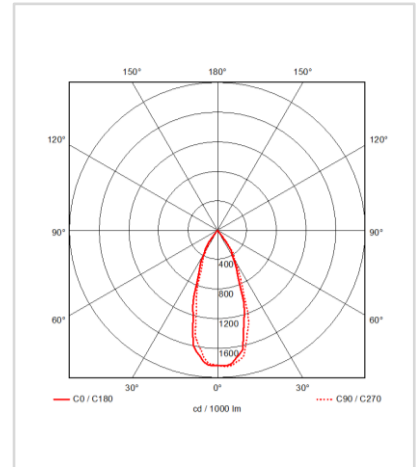

Light Distribution

White Gray Black

Description

Dimension - Ø165×H143mm
Cut Out - Ø155mm
Power Consumption - 40W
Luminous Flux - 3,078lm
Luminous Efficacy - 75.2lm/W
Material - Body: Aluminum / Cover: Polycarbonate
Beam Angle - 15°/ 38°/ 45°
Color Temperature - 3000K 4000K 5000K
CRI - Ra >80
Life Time - 35,000hrs
Control - Switchable / TRIAC / Wireless Dimmable

SMPS

Manufacturer - Osram
SMPS Type - External
Dimension - W97×D43×H29.5mm
Power Consumption - 40W
Input Voltage - AC 100-240V / 50-60Hz
Output Voltage - DC 25-42V / 1050mA
Control - Switchable

LED

Manufacturer - Lumileds
Package Series - 1208