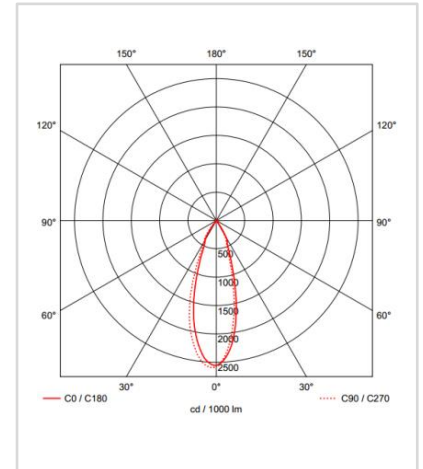

Description

Dimension - Ø58×H175mm / 원통길이(H120mm)
Power Consumption - 20W
Luminous Flux - 1,760lm
Luminous Efficacy - 88lm/W
Material - Body: Aluminum / Cover: Tempered Glass
Beam Angle - 15° / 24° / 38°
Color Temperature - ■ 3000K ■ 4000K ■ 5000K ■ 6000K
CRI - Ra >80
Life Time - 50,000hrs
Control - Switchable / TRIAC Dimmable

SMPS

Manufacturer - 해외인증품
SMPS Type - External
Input Voltage - AC 220-240V / 50-60Hz
Operating Voltage - DC 25-42V / 500mA

LED

Manufacturer - Lumileds
Package Series - 1204