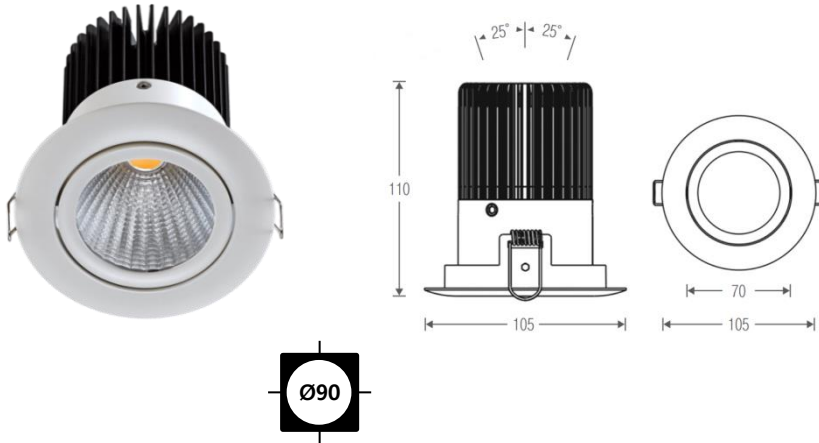

SMPS

Manufacturer - CG Lighting
 SMPS Type - External
 Dimension - W80×D36×H23mm
 Power Consumption - 7W
 Input Voltage - AC 100-240V / 50-60Hz
 Output Voltage - DC 24V / 260mA
 Control - Switchable

LED

LED

Manufacturer - Epistar

175

90

White

Light Distribution

Description

Dimension - Ø175×H90mm
 Cut Out - Ø150mm
 Power Consumption - 30W
 Luminous Flux - 2,325lm
 Luminous Efficacy - 77.5lm/W
 Material - Body: Aluminum / Cover: Polycarbonate
 Beam Angle - 77°
 Color Temperature - ■ 3000K ■ 4000K ■ 5000K
 CRI - Ra >85
 Life Time - 55,000hrs
 Control - Switchable / TRIAC / Wireless Dimmable

■ White ■ Gray ■ Black

Description

Dimension - Ø85×H80mm
 Cut Out - Ø75mm
 Power Consumption - 15W
 Luminous Flux - 1,143lm
 Luminous Efficacy - 76.2lm/W
 Material - Body: Aluminum / Cover: Polycarbonate
 Beam Angle - 30°
 Color Temperature - ■ 3000K ■ 4000K ■ 6000K
 CRI - Ra >80
 Life Time - 35,000hrs
 Control - Switchable / TRIAC / Wireless Dimmable

Light Distribution

■ White ■ Gray ■ Black

Description

Dimension - Ø105×H110mm
 Cut Out - Ø90mm
 Power Consumption - 20W
 Luminous Flux - 2,290lm
 Luminous Efficacy - 93lm/W
 Material - Body: Aluminum / Cover: Polycarbonate
 Beam Angle - 16°/ 30°/ 60°
 Color Temperature - ■ 3000K ■ 4000K ■ 5000K
 CRI - Ra >80
 Life Time - 35,000hrs
 Control - Switchable / TRIAC / Wireless Dimmable