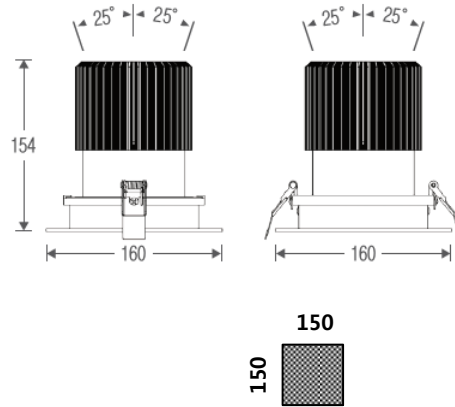

Light Distribution

■ White ■ Gray ■ Black

Description

Dimension - W160×D160×H154mm
Cut Out - 150×150mm
Power Consumption - 45W
Luminous Flux - 3,910lm
Luminous Efficacy - 85lm/W
Material - Body: Aluminum / Cover: Tempered Glass
Beam Angle - 15° / 28° / 40°
Color Temperature - ■ 3000K ■ 4000K ■ 5000K ■ 6000K
CRI - Ra >90
Life Time - 35,000hrs
Control - Switchable / TRIAC / Wireless Dimmable

SMPS

Manufacturer - Osram
SMPS Type - External
Dimension - W97×D43×H29.5mm
Power Consumption - 45W
Input Voltage - AC 220-240V / 50-60Hz
Output Voltage - DC 30-42V / 1050mA
Control - Switchable

LED

Manufacturer - Citizen
Package Series - CLU038-1210