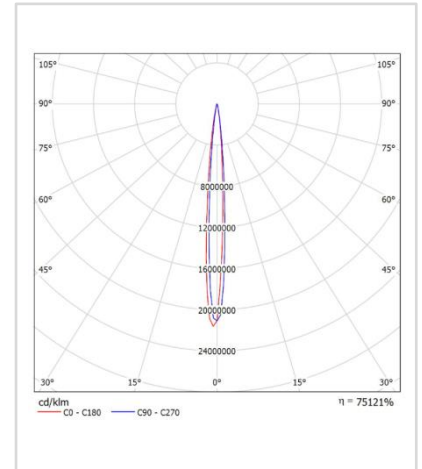

Light Distribution