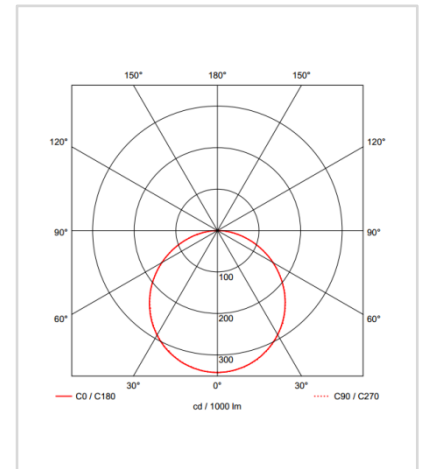

■ Light Distribution

■ Description

Dimension - W615×D615×H12mm
Cut Out - SMPS Hole (W260×D82mm)
Power Consumption - 45W
Luminous Flux - 4,545lm
Luminous Efficacy - 101lm/W
Material - Body: AL / Cover: Polycarbonate
Beam Angle - 120°
Color Temperature - 3000~6500K Color changeable
CRI - Ra >80
Life Time - 50,000hrs
Control - Wireless Dimmable

■ LED

Manufacturer - Seoul Semiconductor
Package Series - SMD 3528

■ SMPS

Manufacturer - (주)씨지라이팅
SMPS Type - External
Dimension - W220×D42×H27mm
Power Consumption - 45W
Input Voltage - AC 220-240V / 50-60Hz
Output Voltage - DC 36V / 1140mA
Control - Wireless Dimmable