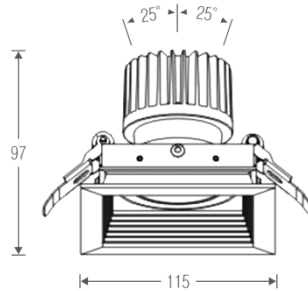

Light Distribution

White Gray Black

Description

Dimension - Ø165×H143mm
 Cut Out - Ø155mm
 Power Consumption - 30W
 Luminous Flux - 2,220lm / 2,850lm / 3,150lm
 Luminous Efficacy - 69lm/W / 89lm/W / 98lm/W
 Material - Body: Aluminum / Cover: Polycarbonate
 Beam Angle - 15° / 38° / 45°
 Color Temperature - 3000K 4000K 5000K
 CRI - Ra >80
 Life Time - 35,000hrs
 Control - Switchable / TRIAC / Wireless Dimmable

Light Distribution

■ White ■ Gray ■ Black

Description

Dimension - Ø165×H143mm
 Cut Out - Ø155mm
 Power Consumption - 40W
 Luminous Flux - 3,382lm / 3,890lm / 4,830lm
 Luminous Efficacy - 80lm/W / 93lm/W / 115lm/W
 Material - Body: Aluminum / Cover: Polycarbonate
 Beam Angle - 15° / 38° / 45°
 Color Temperature - ■ 3000K ■ 4000K ■ 5000K
 CRI - Ra >80
 Life Time - 35,000hrs
 Control - Switchable / TRIAC / Wireless Dimmable

Manufacturer - Lumileds
 Package Series - 1208

■ White ■ Gray ■ Black

Light Distribution

Description

Dimension - W115×D115×H97mm
 Cut Out - 105×105mm
 Power Consumption - 8W
 Luminous Flux - 581lm
 Luminous Efficacy - 72.6lm/W
 Material - Body: Aluminum / Cover: Tempered Glass
 Beam Angle - 15° / 24° / 38°
 Color Temperature - ■ 3000K ■ 4000K ■ 5000K ■ 6000K
 CRI - Ra >80
 Life Time - 35,000hrs
 Control - Switchable / TRIAC / Wireless Dimmable

■ White ■ Gray ■ Black

Light Distribution

Description

Dimension - W115×D115×H97mm
 Cut Out - 105×105mm
 Power Consumption - 15W
 Luminous Flux - 1,089lm
 Luminous Efficacy - 72.6lm/W
 Material - Body: Aluminum / Cover: Tempered Glass
 Beam Angle - 15° / 24° / 38°
 Color Temperature - ■ 3000K ■ 4000K ■ 5000K ■ 6000K
 CRI - Ra >80
 Life Time - 35,000hrs
 Control - Switchable / TRIAC / Wireless Dimmable