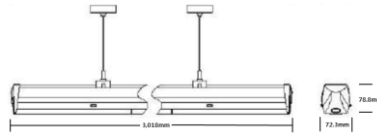

Light Distribution

White Black

Description

Dimension - L3,018xW72.3xH78.8mm

Power Consumption - 140W

Luminous Flux - 22,400lm

Luminous Efficacy - 160lm/W

Material - Trim & Heat sink : Steel, Cover: PC