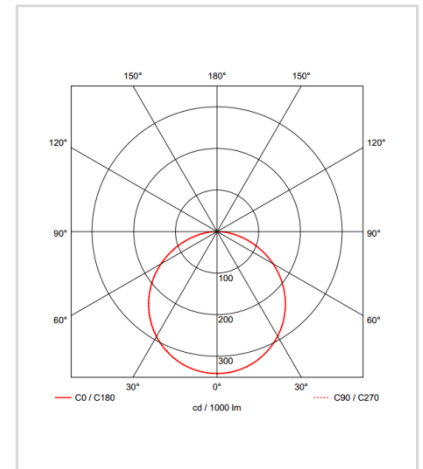

Light Distribution

Description

Dimension - W615×D615×H12mm
Cut Out - SMPS Hole (W260×D82mm)
Power Consumption - 40W
Luminous Flux - 4,638lm
Luminous Efficacy - 109lm/W
Material - Body: AL / Cover: Polycarbonate
Beam Angle - 120°
Color Temperature - ■ 4000K ■ 6500K
CRI - Ra >80
Life Time - 50,000hrs
Control - Switchable

LED

Manufacturer - Seoul Semiconductor
Package Series - SMD 5630

SMPS

Manufacturer - Power In
SMPS Type - External
Dimension - W206×D35×H15mm
Power Consumption - 40W
Input Voltage - AC 220-240V / 50-60Hz
Output Voltage - DC 165V / 260mA
Control - Switchable
Features - Flicker Free